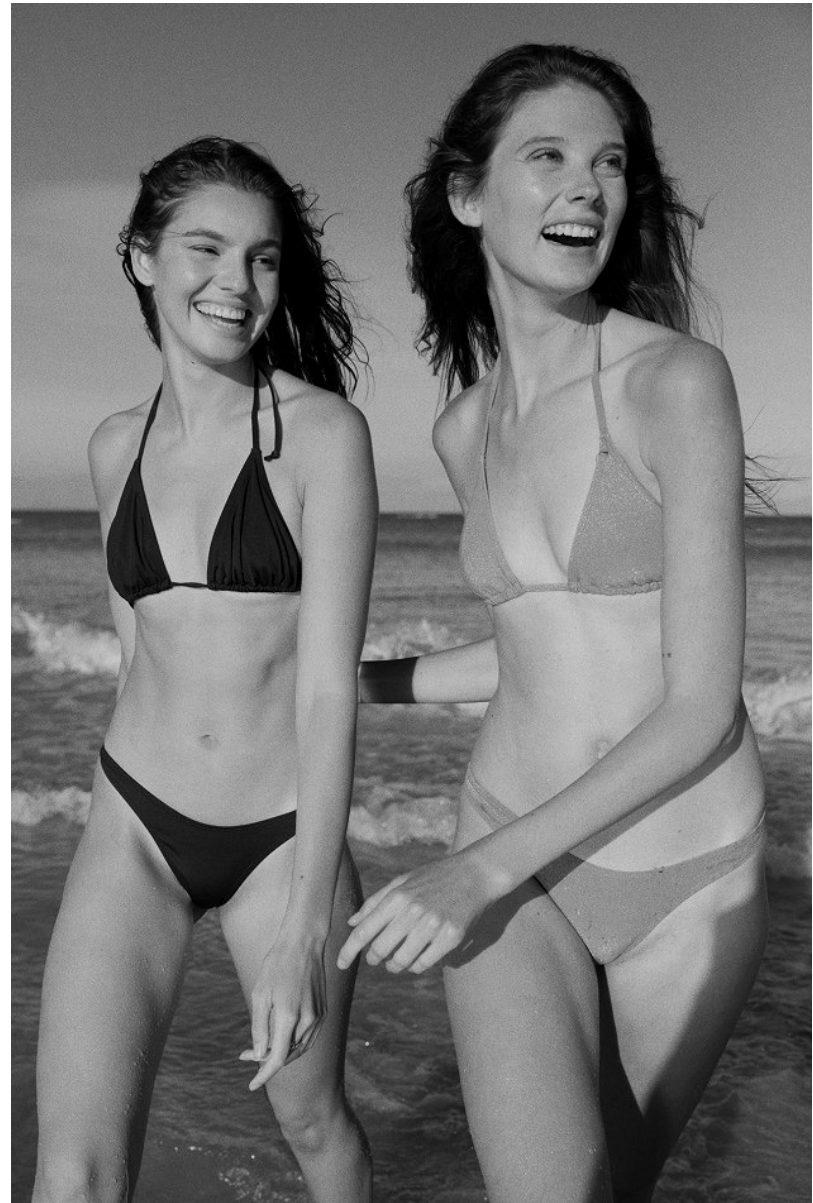

BOSS MODELS

CAPE TOWN

SHELBY ROSTOCIL

Height: 177cm Bust: 84cm Waist: 61cm Hips: 89cm Shoe: 6 UK Hair: Brown Eyes: Brown