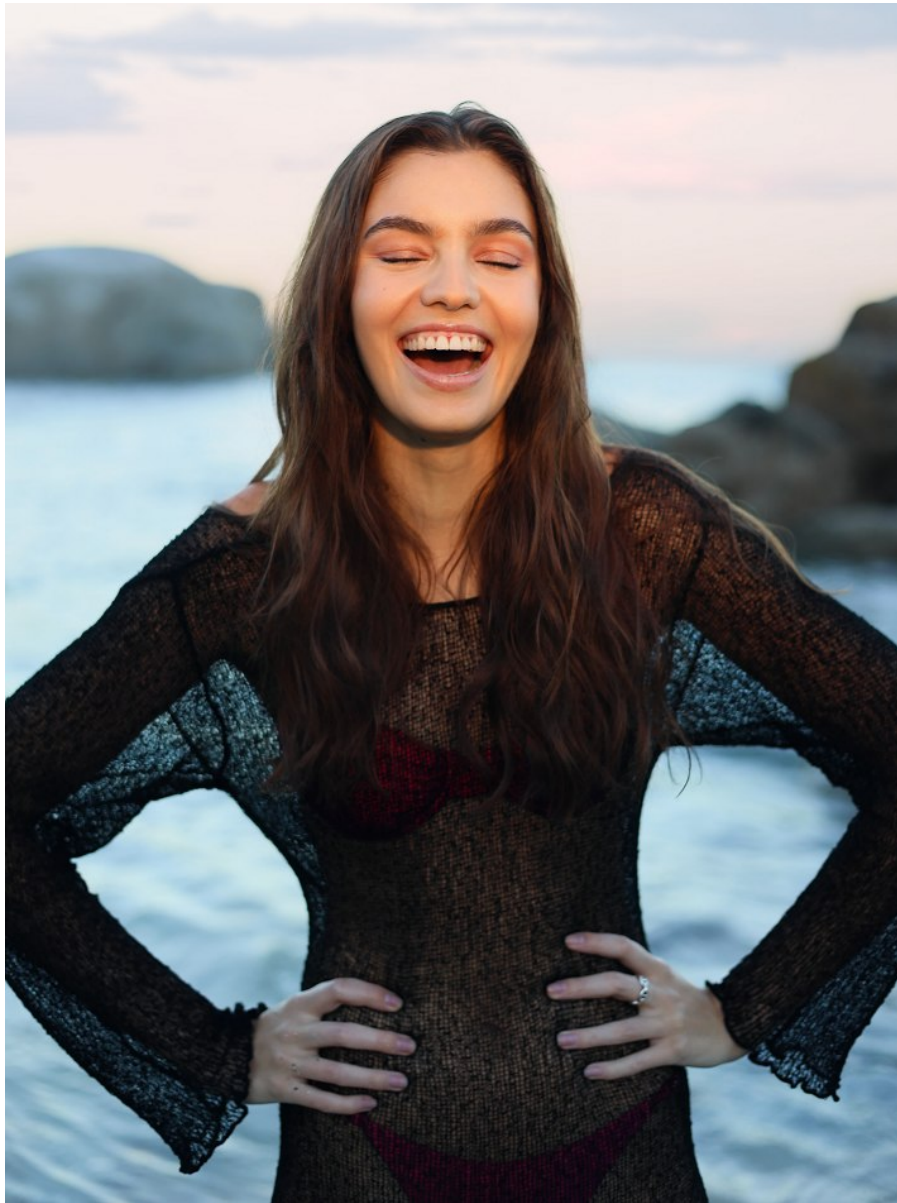

BOSS MODELS

CAPE TOWN

SHELBY ROSTOCIL

Height: 177cm Bust: 84cm Waist: 61cm Hips: 89cm Shoe: 6 UK Hair: Brown Eyes: Brown

BOSS MODELS

CAPE TOWN

SHELBY ROSTOCIL

Height: 177cm Bust: 84cm Waist: 61cm Hips: 89cm Shoe: 6 UK Hair: Brown Eyes: Brown