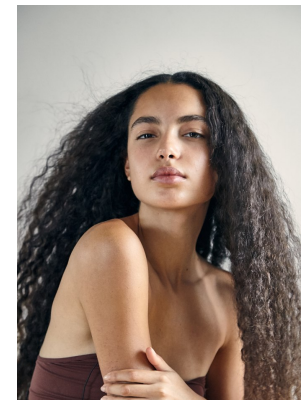

BOSS MODELS

CAPE TOWN

JASMINE HORNCastle

Height: 179cm Bust: 77cm Waist: 62cm Hips: 94cm Shoe: 8 UK Hair: Dark Brown Eyes: Brown

BOSS MODELS

CAPE TOWN

JASMINE HORNCastle

Height: 179cm Bust: 77cm Waist: 62cm Hips: 94cm Shoe: 8 UK Hair: Dark Brown Eyes: Brown

BOSS MODELS

CAPE TOWN

JASMINE HORNCastle

Height: 179cm Bust: 77cm Waist: 62cm Hips: 94cm Shoe: 8 UK Hair: Dark Brown Eyes: Brown