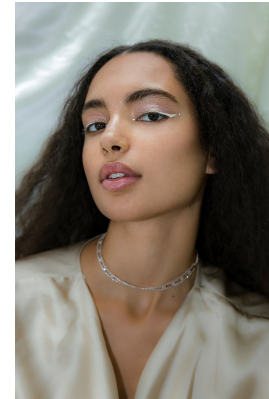

BOSS MODELS

CAPE TOWN

JASMINE HORNCastle

Height: 179cm Bust: 77cm Waist: 62cm Hips: 94cm Shoe: 8 UK Hair: Dark Brown Eyes: Brown

BOSS MODELS

CAPE TOWN

JASMINE HORNCastle

Height: 179cm Bust: 77cm Waist: 62cm Hips: 94cm Shoe: 8 UK Hair: Dark Brown Eyes: Brown

BOSS MODELS

CAPE TOWN

JASMINE HORNCastle

Height: 179cm Bust: 77cm Waist: 62cm Hips: 94cm Shoe: 8 UK Hair: Dark Brown Eyes: Brown