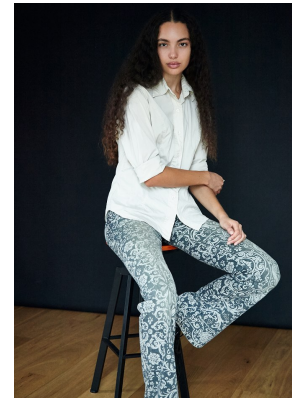

BOSS MODELS

CAPE TOWN

JASMINE HORNCastle

Height: 179cm Bust: 81cm Waist: 69cm Hips: 102cm Shoe: 8 UK Hair: Dark Brown Eyes: Brown

BOSS MODELS

CAPE TOWN

JASMINE HORNCastle

Height: 179cm Bust: 81cm Waist: 69cm Hips: 102cm Shoe: 8 UK Hair: Dark Brown Eyes: Brown

BOSS MODELS

CAPE TOWN

JASMINE HORNCastle

Height: 179cm Bust: 81cm Waist: 69cm Hips: 102cm Shoe: 8 UK Hair: Dark Brown Eyes: Brown