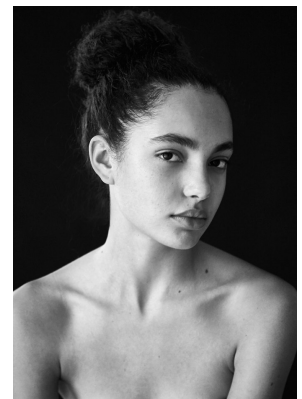

BOSS MODELS

CAPE TOWN

JASMINE HORNCastle

Height: 179cm Bust: 81cm Waist: 69cm Hips: 102cm Shoe: 8 UK Hair: Dark Brown Eyes: Brown

BOSS MODELS

CAPE TOWN

JASMINE HORNCastle

Height: 179cm Bust: 81cm Waist: 69cm Hips: 102cm Shoe: 8 UK Hair: Dark Brown Eyes: Brown

BOSS MODELS

CAPE TOWN

JASMINE HORNCastle

Height: 179cm Bust: 81cm Waist: 69cm Hips: 102cm Shoe: 8 UK Hair: Dark Brown Eyes: Brown