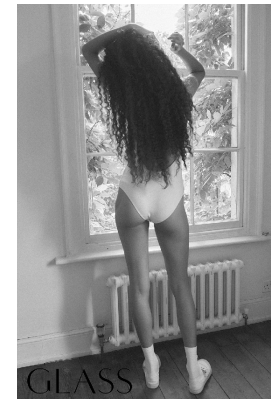

BOSS MODELS

CAPE TOWN

JASMINE HORNCastle

Height: 179cm Bust: 81cm Waist: 69cm Hips: 102cm Shoe: 8 UK Hair: Dark Brown Eyes: Brown

BOSS MODELS

CAPE TOWN

JASMINE HORNCastle

Height: 179cm Bust: 81cm Waist: 69cm Hips: 102cm Shoe: 8 UK Hair: Dark Brown Eyes: Brown

BOSS MODELS

CAPE TOWN

JASMINE HORNCastle

Height: 179cm Bust: 81cm Waist: 69cm Hips: 102cm Shoe: 8 UK Hair: Dark Brown Eyes: Brown