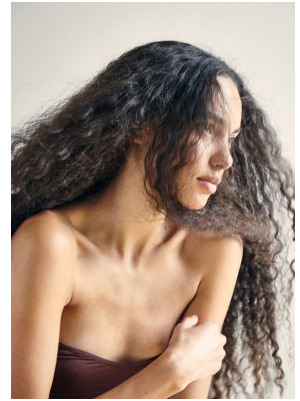

BOSS MODELS

CAPE TOWN

JASMINE HORNCastle

Height: 179cm Bust: 81cm Waist: 69cm Hips: 102cm Shoe: 8 UK Hair: Dark Brown Eyes: Brown

BOSS MODELS

CAPE TOWN

JASMINE HORNCastle

Height: 179cm Bust: 81cm Waist: 69cm Hips: 102cm Shoe: 8 UK Hair: Dark Brown Eyes: Brown

BOSS MODELS

CAPE TOWN

JASMINE HORNCastle

Height: 179cm Bust: 81cm Waist: 69cm Hips: 102cm Shoe: 8 UK Hair: Dark Brown Eyes: Brown