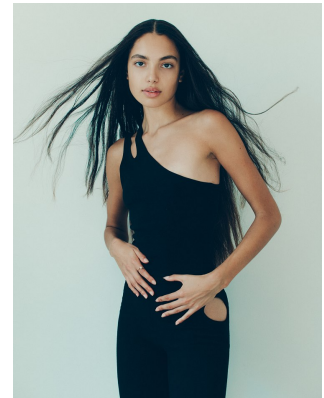

BOSS MODELS

CAPE TOWN

JASMINE HORNCastle

Height: 179cm Bust: 77cm Waist: 62cm Hips: 94cm Shoe: 8 UK Hair: Dark Brown Eyes: Brown

BOSS MODELS

CAPE TOWN

JASMINE HORNCastle

Height: 179cm Bust: 77cm Waist: 62cm Hips: 94cm Shoe: 8 UK Hair: Dark Brown Eyes: Brown

BOSS MODELS

CAPE TOWN

JASMINE HORNCastle

Height: 179cm Bust: 77cm Waist: 62cm Hips: 94cm Shoe: 8 UK Hair: Dark Brown Eyes: Brown