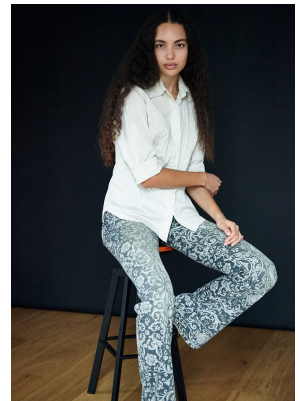

BOSS MODELS

CAPE TOWN

JASMINE HORNCastle

Height: 179cm Bust: 81cm Waist: 69cm Hips: 102cm Shoe: 8 UK Hair: Dark Brown Eyes: Brown

BOSS MODELS

CAPE TOWN

JASMINE HORNCastle

Height: 179cm Bust: 81cm Waist: 69cm Hips: 102cm Shoe: 8 UK Hair: Dark Brown Eyes: Brown

BOSS MODELS

CAPE TOWN

JASMINE HORNCastle

Height: 179cm Bust: 81cm Waist: 69cm Hips: 102cm Shoe: 8 UK Hair: Dark Brown Eyes: Brown