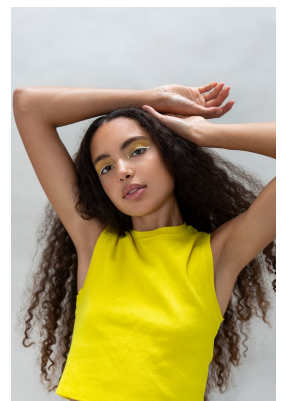

BOSS MODELS

CAPE TOWN

JASMINE HORNCastle

Height: 179cm Bust: 77cm Waist: 62cm Hips: 94cm Shoe: 8 UK Hair: Dark Brown Eyes: Brown

BOSS MODELS

CAPE TOWN

JASMINE HORNCastle

Height: 179cm Bust: 77cm Waist: 62cm Hips: 94cm Shoe: 8 UK Hair: Dark Brown Eyes: Brown

BOSS MODELS

CAPE TOWN

JASMINE HORNCastle

Height: 179cm Bust: 77cm Waist: 62cm Hips: 94cm Shoe: 8 UK Hair: Dark Brown Eyes: Brown