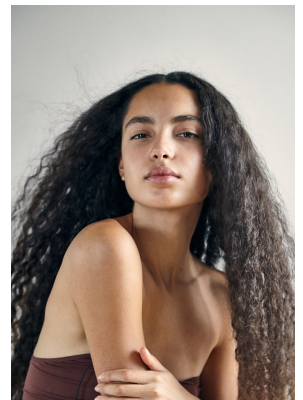

BOSS MODELS

CAPE TOWN

JASMINE HORNCastle

Height: 179cm Bust: 81cm Waist: 69cm Hips: 102cm Shoe: 8 UK Hair: Dark Brown Eyes: Brown

BOSS MODELS

CAPE TOWN

JASMINE HORNCastle

Height: 179cm Bust: 81cm Waist: 69cm Hips: 102cm Shoe: 8 UK Hair: Dark Brown Eyes: Brown

BOSS MODELS

CAPE TOWN

JASMINE HORNCastle

Height: 179cm Bust: 81cm Waist: 69cm Hips: 102cm Shoe: 8 UK Hair: Dark Brown Eyes: Brown