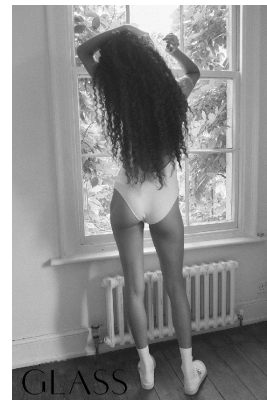

BOSS MODELS

CAPE TOWN

JASMINE HORNCastle

Height: 179cm Bust: 77cm Waist: 62cm Hips: 94cm Shoe: 8 UK Hair: Dark Brown Eyes: Brown

BOSS MODELS

CAPE TOWN

JASMINE HORNCastle

Height: 179cm Bust: 77cm Waist: 62cm Hips: 94cm Shoe: 8 UK Hair: Dark Brown Eyes: Brown

BOSS MODELS

CAPE TOWN

JASMINE HORNCastle

Height: 179cm Bust: 77cm Waist: 62cm Hips: 94cm Shoe: 8 UK Hair: Dark Brown Eyes: Brown