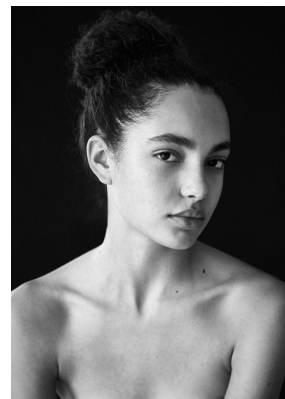

BOSS MODELS

CAPE TOWN

JASMINE HORNCastle

Height: 179cm Bust: 81cm Waist: 69cm Hips: 102cm Shoe: 8 UK Hair: Dark Brown Eyes: Brown

BOSS MODELS

CAPE TOWN

JASMINE HORNCastle

Height: 179cm Bust: 81cm Waist: 69cm Hips: 102cm Shoe: 8 UK Hair: Dark Brown Eyes: Brown

BOSS MODELS

CAPE TOWN

JASMINE HORNCastle

Height: 179cm Bust: 81cm Waist: 69cm Hips: 102cm Shoe: 8 UK Hair: Dark Brown Eyes: Brown