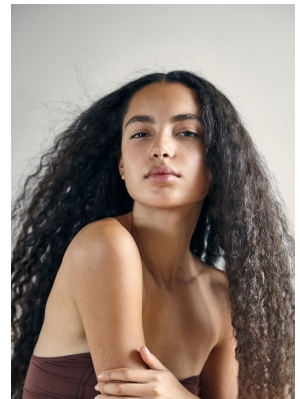

BOSS MODELS

CAPE TOWN

JASMINE HORNCastle

Height: 179cm Bust: 81cm Waist: 69cm Hips: 102cm Shoe: 8 UK Hair: Dark Brown Eyes: Brown

BOSS MODELS

CAPE TOWN

JASMINE HORNCastle

Height: 179cm Bust: 81cm Waist: 69cm Hips: 102cm Shoe: 8 UK Hair: Dark Brown Eyes: Brown

BOSS MODELS

CAPE TOWN

JASMINE HORNCastle

Height: 179cm Bust: 81cm Waist: 69cm Hips: 102cm Shoe: 8 UK Hair: Dark Brown Eyes: Brown