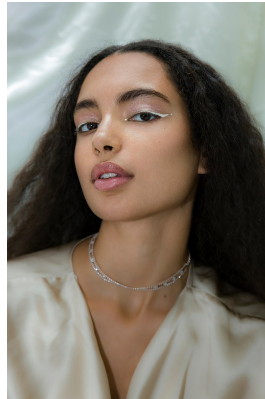

BOSS MODELS

CAPE TOWN

JASMINE HORNCastle

Height: 179cm Bust: 81cm Waist: 69cm Hips: 102cm Shoe: 8 UK Hair: Dark Brown Eyes: Brown

BOSS MODELS

CAPE TOWN

JASMINE HORNCastle

Height: 179cm Bust: 81cm Waist: 69cm Hips: 102cm Shoe: 8 UK Hair: Dark Brown Eyes: Brown

BOSS MODELS

CAPE TOWN

JASMINE HORNCastle

Height: 179cm Bust: 81cm Waist: 69cm Hips: 102cm Shoe: 8 UK Hair: Dark Brown Eyes: Brown