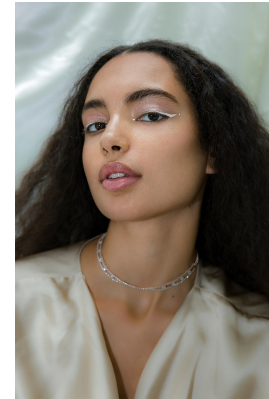

BOSS MODELS

CAPE TOWN

JASMINE HORNCastle

Height: 179cm Bust: 81cm Waist: 69cm Hips: 102cm Shoe: 8 UK Hair: Dark Brown Eyes: Brown

BOSS MODELS

CAPE TOWN

JASMINE HORNCastle

Height: 179cm Bust: 81cm Waist: 69cm Hips: 102cm Shoe: 8 UK Hair: Dark Brown Eyes: Brown

BOSS MODELS

CAPE TOWN

JASMINE HORNCastle

Height: 179cm Bust: 81cm Waist: 69cm Hips: 102cm Shoe: 8 UK Hair: Dark Brown Eyes: Brown