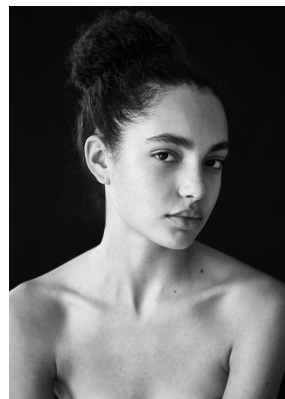

BOSS MODELS

CAPE TOWN

JASMINE HORNCastle

Height: 179cm Bust: 77cm Waist: 62cm Hips: 94cm Shoe: 8 UK Hair: Dark Brown Eyes: Brown

BOSS MODELS

CAPE TOWN

JASMINE HORNCastle

Height: 179cm Bust: 77cm Waist: 62cm Hips: 94cm Shoe: 8 UK Hair: Dark Brown Eyes: Brown

BOSS MODELS

CAPE TOWN

JASMINE HORNCastle

Height: 179cm Bust: 77cm Waist: 62cm Hips: 94cm Shoe: 8 UK Hair: Dark Brown Eyes: Brown