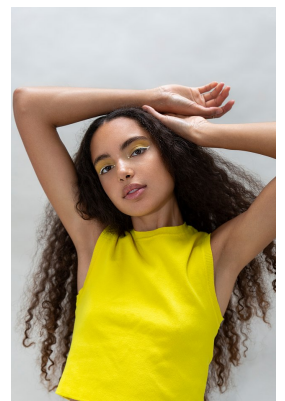

BOSS MODELS

CAPE TOWN

JASMINE HORNCastle

Height: 179cm Bust: 81cm Waist: 69cm Hips: 102cm Shoe: 8 UK Hair: Dark Brown Eyes: Brown

BOSS MODELS

CAPE TOWN

JASMINE HORNCastle

Height: 179cm Bust: 81cm Waist: 69cm Hips: 102cm Shoe: 8 UK Hair: Dark Brown Eyes: Brown

BOSS MODELS

CAPE TOWN

JASMINE HORNCastle

Height: 179cm Bust: 81cm Waist: 69cm Hips: 102cm Shoe: 8 UK Hair: Dark Brown Eyes: Brown