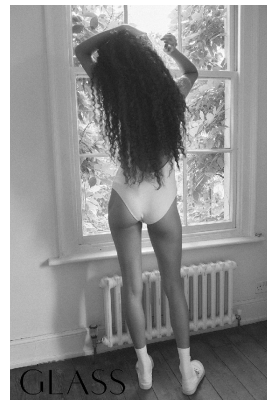

BOSS MODELS

CAPE TOWN

JASMINE HORNCastle

Height: 179cm Bust: 81cm Waist: 69cm Hips: 102cm Shoe: 8 UK Hair: Dark Brown Eyes: Brown

BOSS MODELS

CAPE TOWN

JASMINE HORNCastle

Height: 179cm Bust: 81cm Waist: 69cm Hips: 102cm Shoe: 8 UK Hair: Dark Brown Eyes: Brown

BOSS MODELS

CAPE TOWN

JASMINE HORNCastle

Height: 179cm Bust: 81cm Waist: 69cm Hips: 102cm Shoe: 8 UK Hair: Dark Brown Eyes: Brown