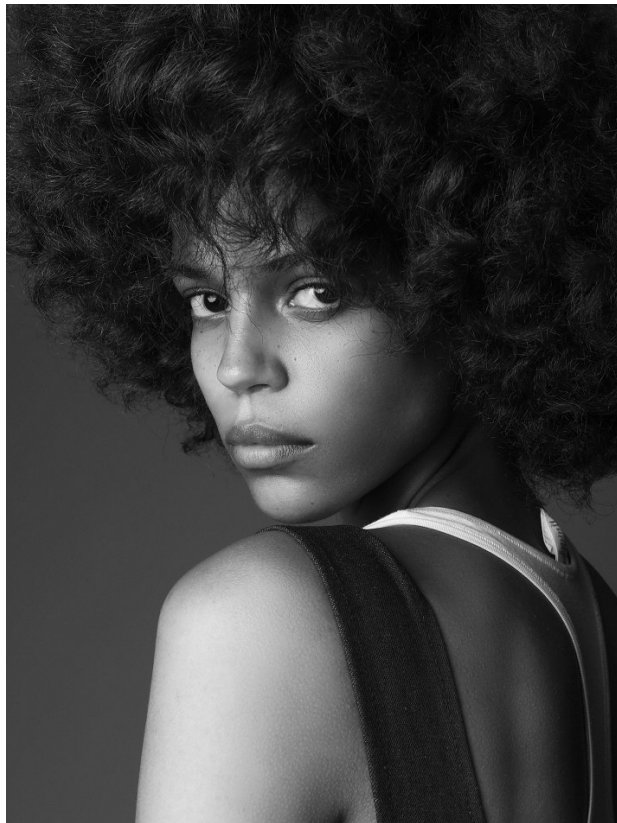

BOSS MODELS

CAPE TOWN

LISA WASHINGTON

Height: 176cm Bust: 80cm Waist: 59cm Hips: 90cm Shoe: 6 UK Hair: Brown Eyes: Brown