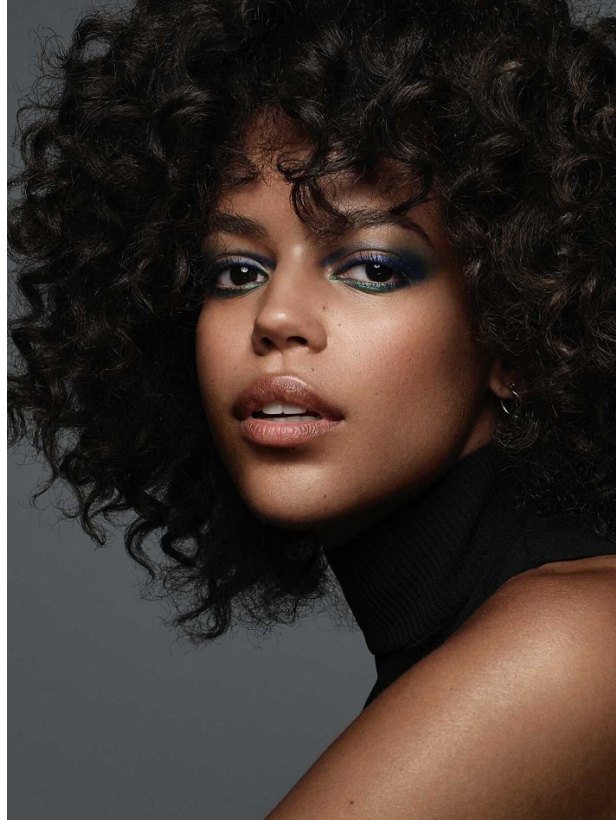

# BOSS MODELS

CAPE TOWN

LISA WASHINGTON

Height: 176cm Bust: 80cm Waist: 59cm Hips: 90cm Shoe: 6 UK Hair: Brown Eyes: Brown