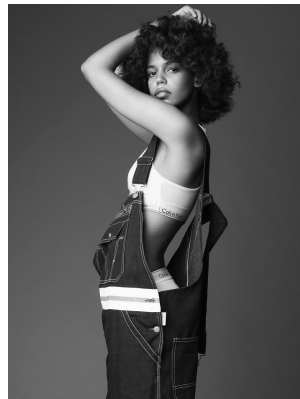

BOSS MODELS

CAPE TOWN

LISA WASHINGTON

Height: 176cm Bust: 80cm Waist: 59cm Hips: 90cm Shoe: 6 UK Hair: Brown Eyes: Brown

BOSS MODELS

CAPE TOWN

LISA WASHINGTON

Height: 176cm Bust: 80cm Waist: 59cm Hips: 90cm Shoe: 6 UK Hair: Brown Eyes: Brown