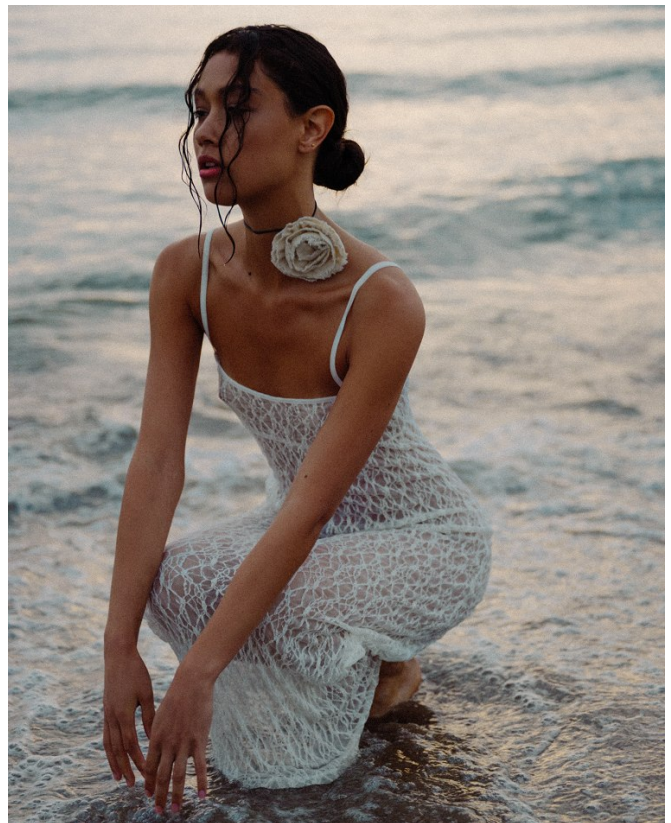

BOSS MODELS

CAPE TOWN

GRAZIA MEZAS

Height: 176cm Bust: 80cm Waist: 66cm Hips: 92cm Shoe: 5.5 UK Hair: Brown Eyes: Brown

BOSS MODELS

CAPE TOWN

GRAZIA MEZAS

Height: 176cm Bust: 80cm Waist: 66cm Hips: 92cm Shoe: 5.5 UK Hair: Brown Eyes: Brown