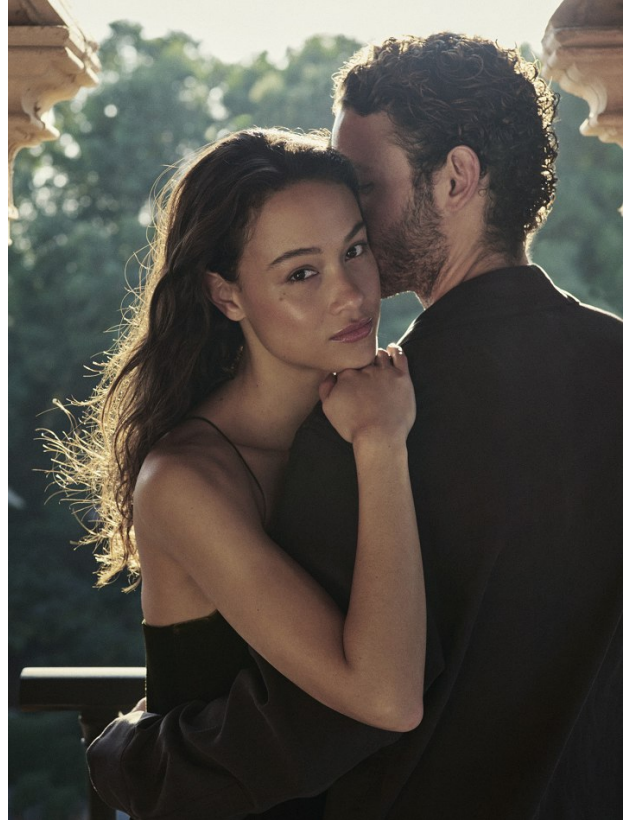

BOSS MODELS

CAPE TOWN

GRAZIA MEZAS

Height: 176cm Bust: 80cm Waist: 66cm Hips: 92cm Shoe: 5.5 UK Hair: Brown Eyes: Brown

BOSS MODELS

CAPE TOWN

GRAZIA MEZAS

Height: 176cm Bust: 80cm Waist: 66cm Hips: 92cm Shoe: 5.5 UK Hair: Brown Eyes: Brown