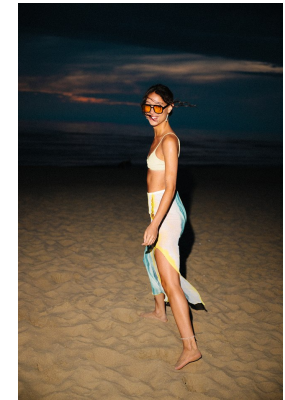

BOSS MODELS

CAPE TOWN

GRAZIA MEZAS

Height: 176cm Bust: 80cm Waist: 66cm Hips: 92cm Shoe: 5.5 UK Hair: Brown Eyes: Brown

BOSS MODELS

CAPE TOWN

GRAZIA MEZAS

Height: 176cm Bust: 80cm Waist: 66cm Hips: 92cm Shoe: 5.5 UK Hair: Brown Eyes: Brown