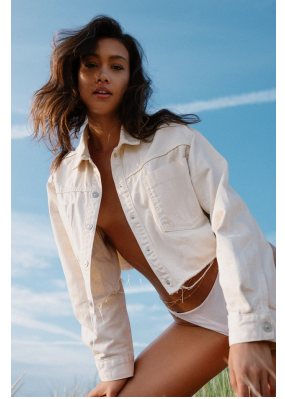

BOSS MODELS

CAPE TOWN

GRAZIA MEZAS

Height: 176cm Bust: 80cm Waist: 66cm Hips: 92cm Shoe: 5.5 UK Hair: Brown Eyes: Brown

BOSS MODELS

CAPE TOWN

GRAZIA MEZAS

Height: 176cm Bust: 80cm Waist: 66cm Hips: 92cm Shoe: 5.5 UK Hair: Brown Eyes: Brown