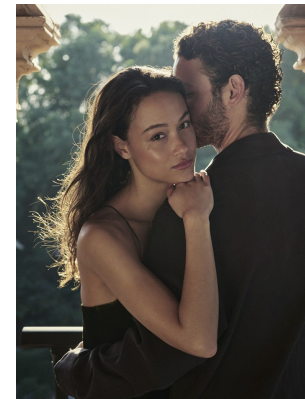

BOSS MODELS

CAPE TOWN

GRAZIA MEZAS

Height: 176cm Bust: 80cm Waist: 66cm Hips: 92cm Shoe: 5.5 UK Hair: Brown Eyes: Brown

BOSS MODELS

CAPE TOWN

GRAZIA MEZAS

Height: 176cm Bust: 80cm Waist: 66cm Hips: 92cm Shoe: 5.5 UK Hair: Brown Eyes: Brown