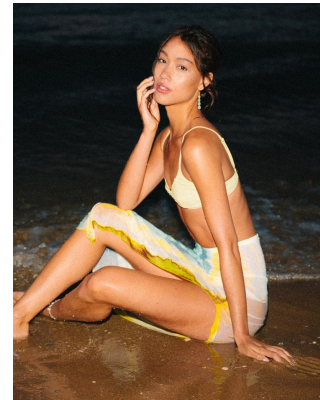

BOSS MODELS

CAPE TOWN

GRAZIA MEZAS

Height: 176cm Bust: 80cm Waist: 66cm Hips: 92cm Shoe: 5.5 UK Hair: Brown Eyes: Brown

BOSS MODELS

CAPE TOWN

GRAZIA MEZAS

Height: 176cm Bust: 80cm Waist: 66cm Hips: 92cm Shoe: 5.5 UK Hair: Brown Eyes: Brown