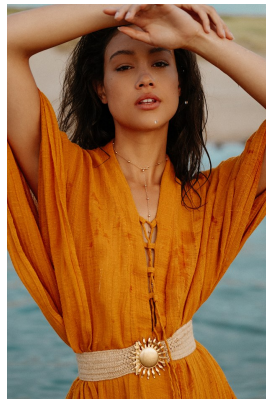

BOSS MODELS

CAPE TOWN

GRAZIA MEZAS

Height: 176cm Bust: 80cm Waist: 66cm Hips: 92cm Shoe: 5.5 UK Hair: Brown Eyes: Brown

BOSS MODELS

CAPE TOWN

GRAZIA MEZAS

Height: 176cm Bust: 80cm Waist: 66cm Hips: 92cm Shoe: 5.5 UK Hair: Brown Eyes: Brown