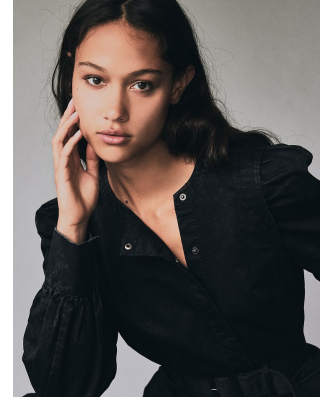

BOSS MODELS

CAPE TOWN

GRAZIA MEZAS

Height: 176cm Bust: 80cm Waist: 66cm Hips: 92cm Shoe: 5.5 UK Hair: Brown Eyes: Brown

BOSS MODELS

CAPE TOWN

GRAZIA MEZAS

Height: 176cm Bust: 80cm Waist: 66cm Hips: 92cm Shoe: 5.5 UK Hair: Brown Eyes: Brown