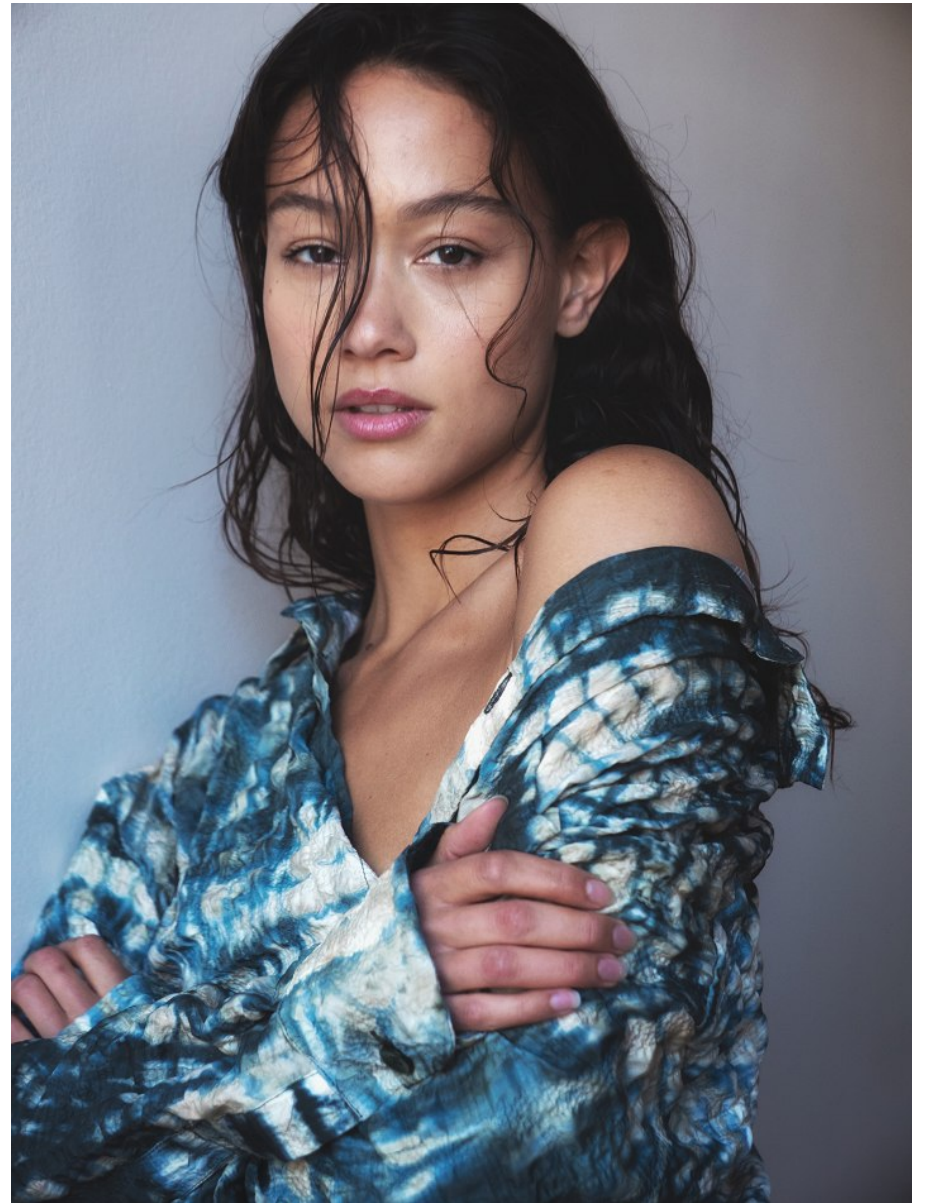

BOSS MODELS

CAPE TOWN

GRAZIA MEZAS

Height: 176cm Bust: 80cm Waist: 66cm Hips: 92cm Shoe: 5.5 UK Hair: Brown Eyes: Brown