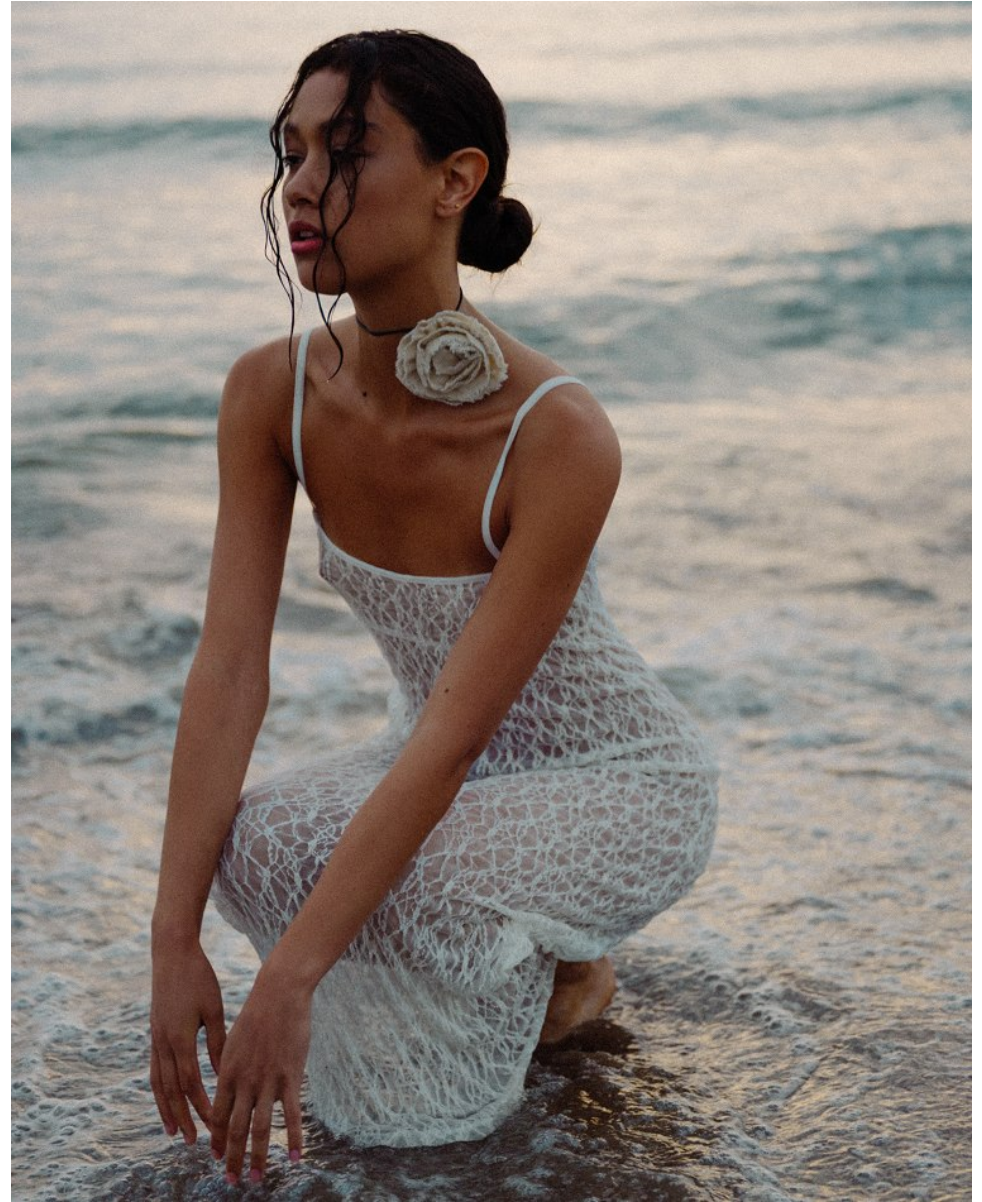

BOSS MODELS

CAPE TOWN

GRAZIA MEZAS

Height: 176cm Bust: 80cm Waist: 66cm Hips: 92cm Shoe: 5.5 UK Hair: Brown Eyes: Brown