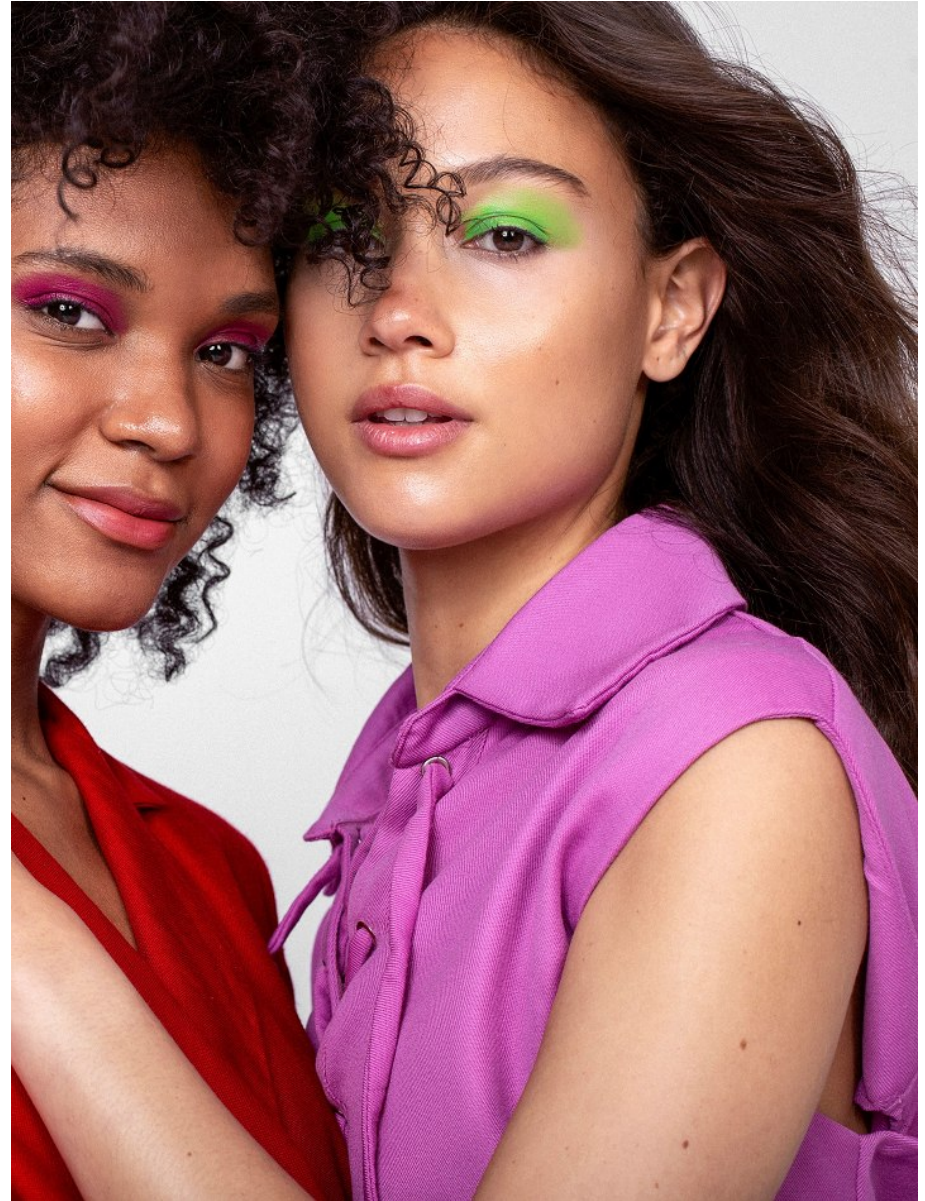

BOSS MODELS

CAPE TOWN

GRAZIA MEZAS

Height: 176cm Bust: 80cm Waist: 66cm Hips: 92cm Shoe: 5.5 UK Hair: Brown Eyes: Brown