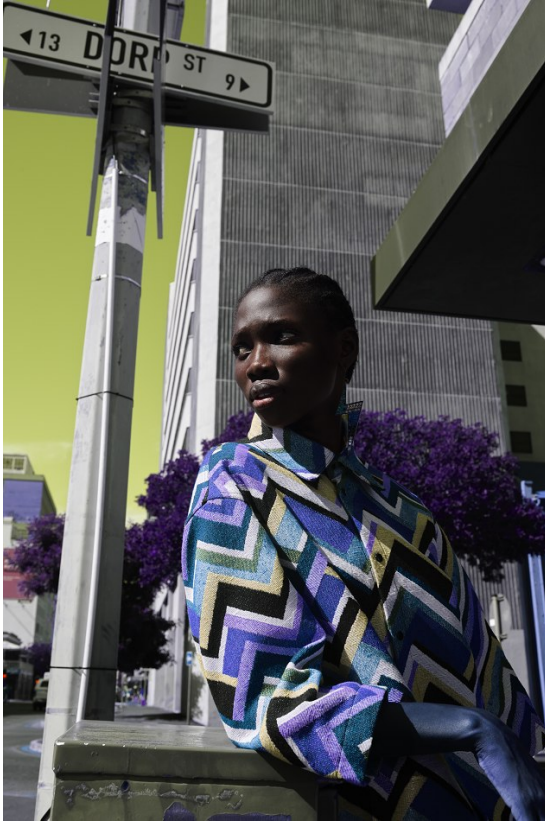

BOSS MODELS

CAPE TOWN

LAURYN ALFREDA

Height: 173cm Bust: 80cm Waist: 62cm Hips: 87cm Shoe: 7 UK Hair: Black Eyes: Brown