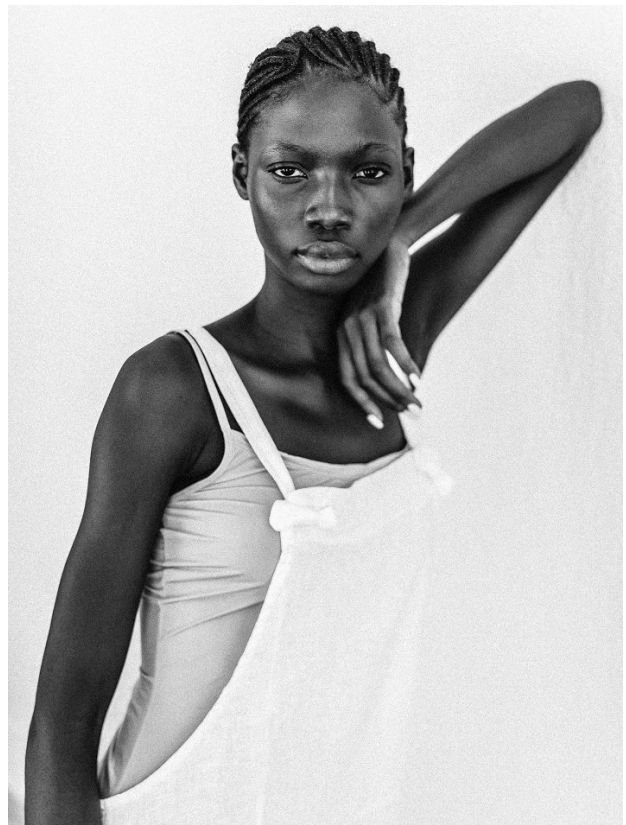

BOSS MODELS

CAPE TOWN

LAURYN ALFREDA

Height: 173cm Bust: 80cm Waist: 62cm Hips: 87cm Shoe: 7 UK Hair: Black Eyes: Brown

BOSS MODELS

CAPE TOWN

LAURYN ALFREDA

Height: 173cm Bust: 80cm Waist: 62cm Hips: 87cm Shoe: 7 UK Hair: Black Eyes: Brown