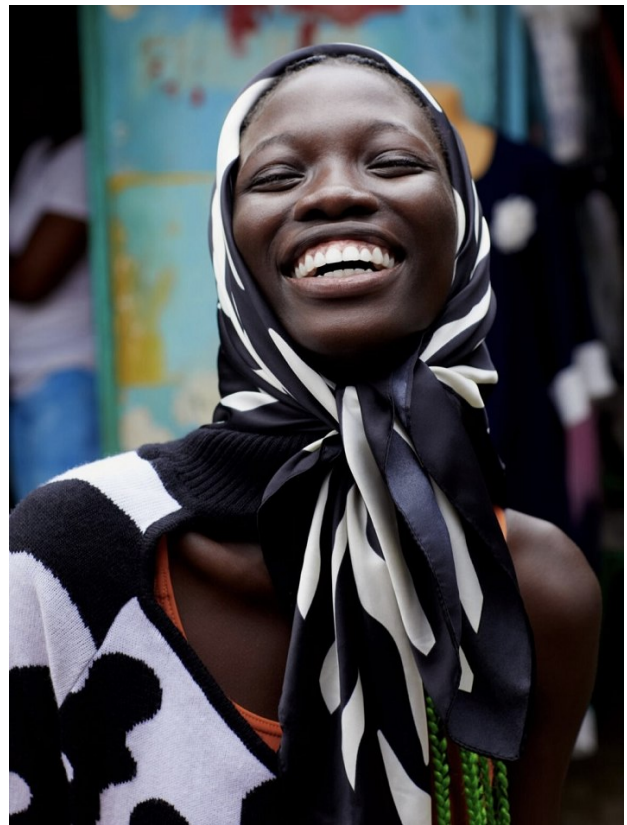

BOSS MODELS

CAPE TOWN

LAURYN ALFREDA

Height: 173cm Bust: 80cm Waist: 62cm Hips: 87cm Shoe: 7 UK Hair: Black Eyes: Brown