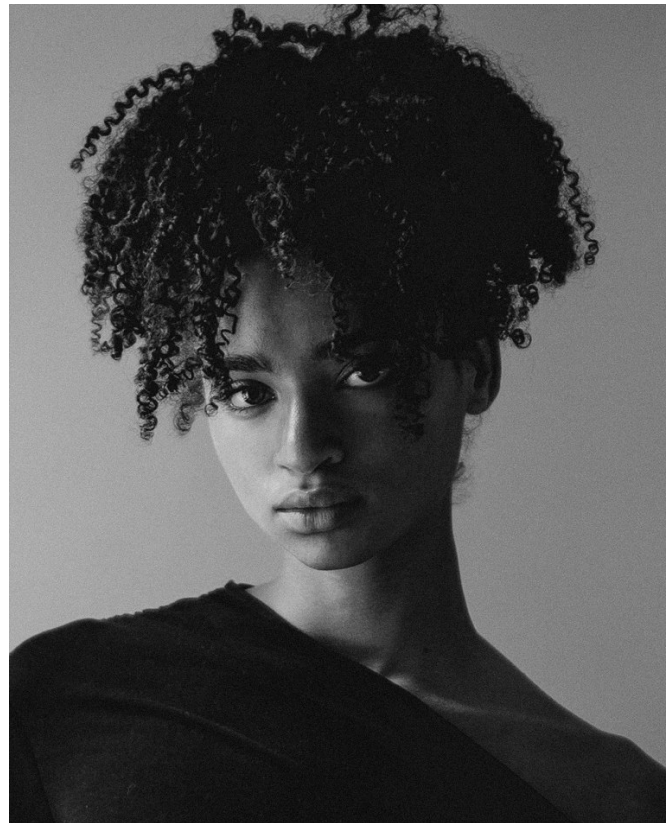

BOSS MODELS

CAPE TOWN

INDY ROSA ENZER

Height: 175cm Bust: 79cm Waist: 57cm Hips: 88cm Shoe: 5 UK Hair: Brown Eyes: Green