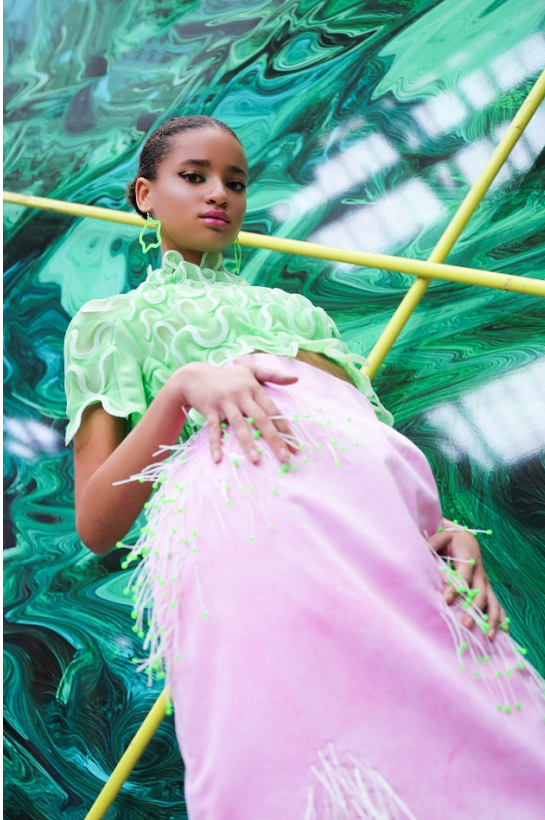

BOSS MODELS

CAPE TOWN

INDY ROSA ENZER

Height: 175cm Bust: 79cm Waist: 57cm Hips: 88cm Shoe: 5 UK Hair: Brown Eyes: Green

BOSS MODELS

CAPE TOWN

INDY ROSA ENZER

Height: 175cm Bust: 79cm Waist: 57cm Hips: 88cm Shoe: 5 UK Hair: Brown Eyes: Green