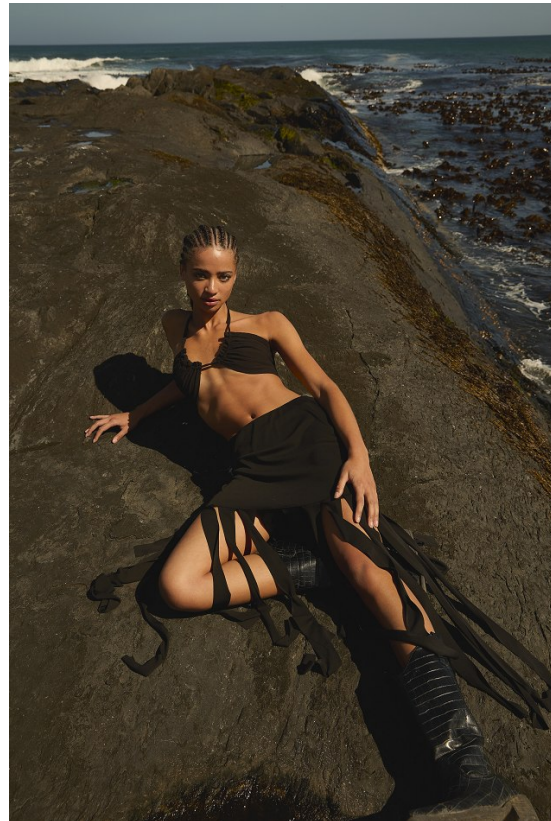

BOSS MODELS

CAPE TOWN

INDY ROSA ENZER

Height: 175cm Bust: 79cm Waist: 57cm Hips: 88cm Shoe: 5 UK Hair: Brown Eyes: Green