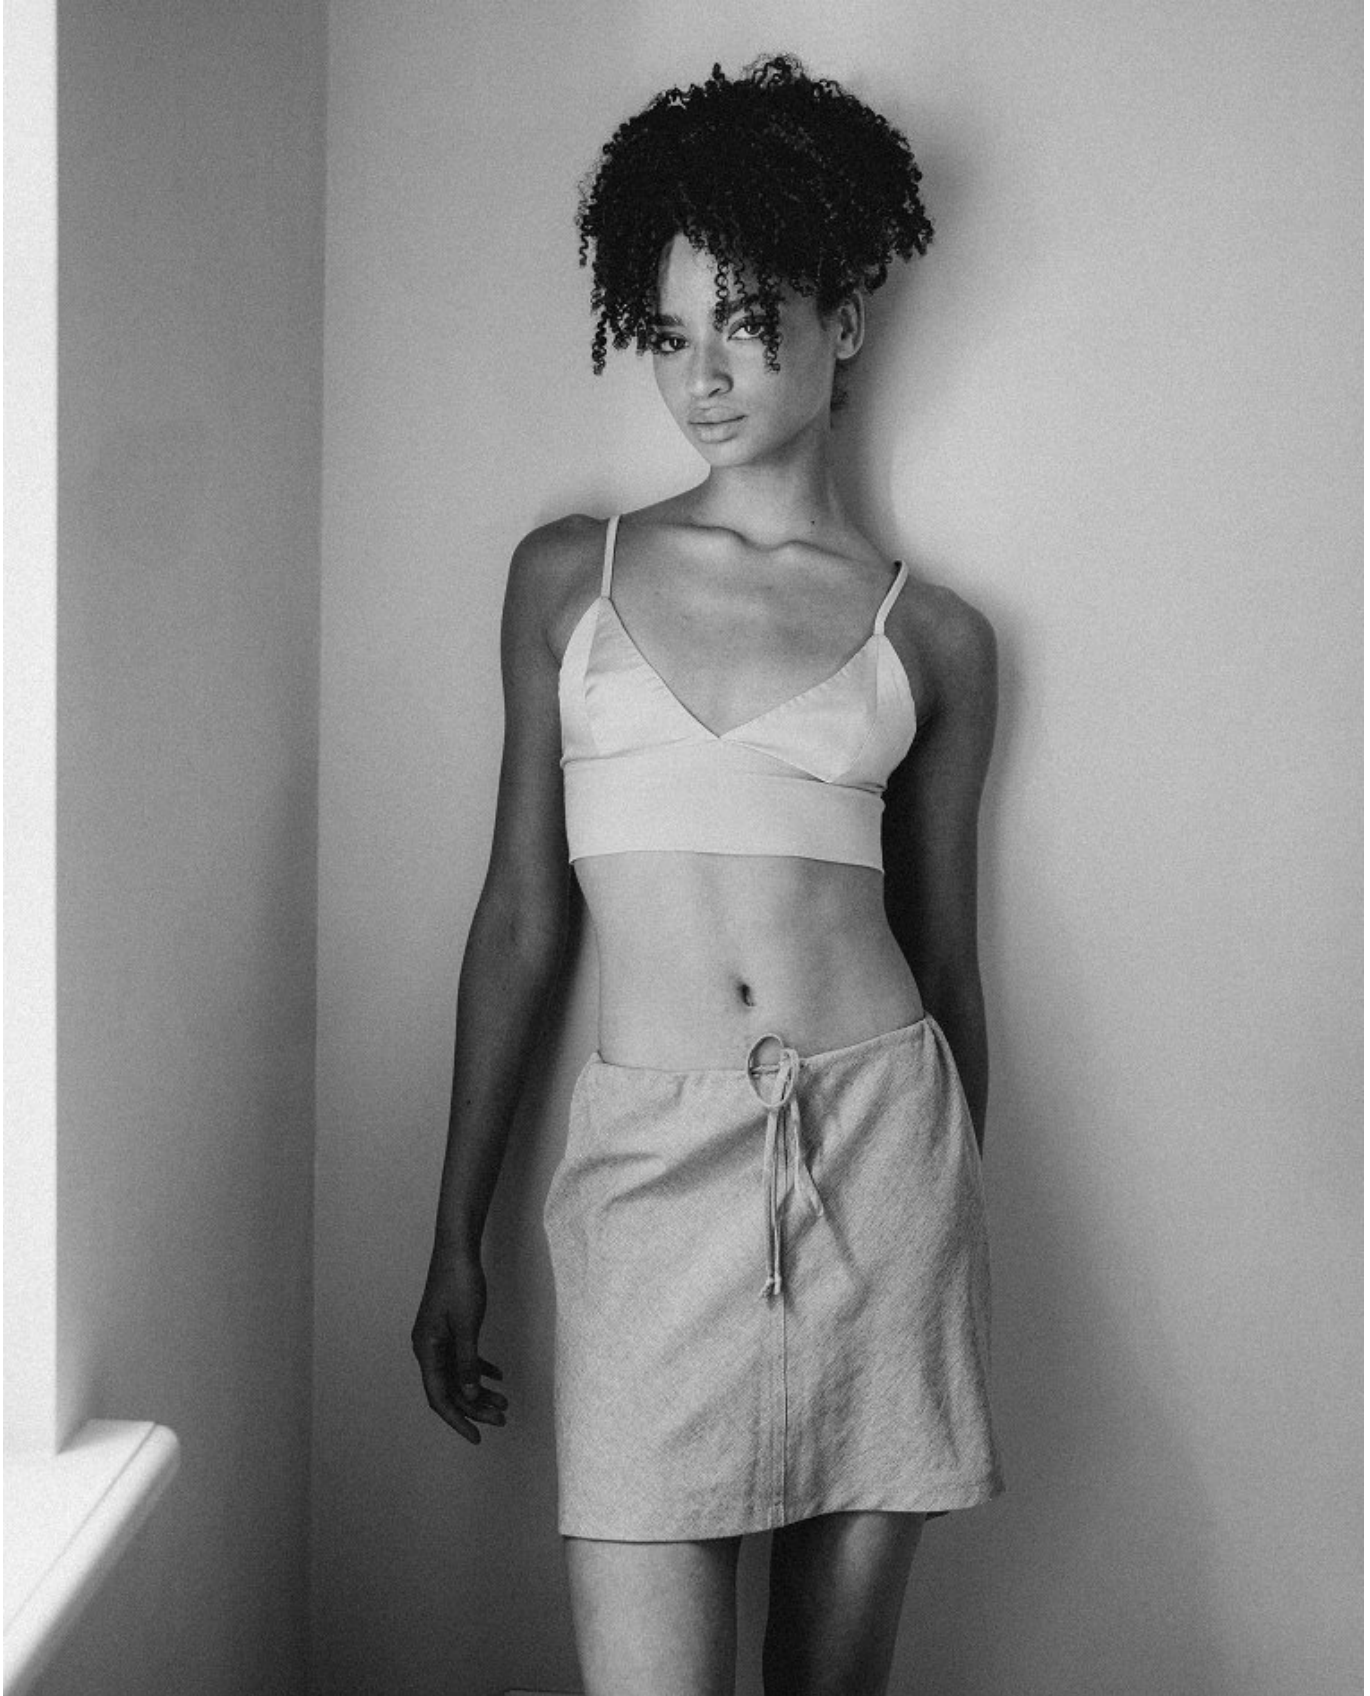

BOSS MODELS

CAPE TOWN

INDY ROSA ENZER

Height: 175cm Bust: 79cm Waist: 57cm Hips: 88cm Shoe: 5 UK Hair: Brown Eyes: Green

BOSS MODELS

CAPE TOWN

INDY ROSA ENZER

Height: 175cm Bust: 79cm Waist: 57cm Hips: 88cm Shoe: 5 UK Hair: Brown Eyes: Green