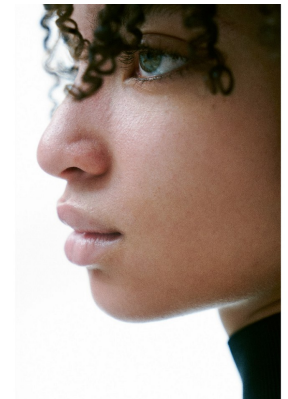

BOSS MODELS

CAPE TOWN

INDY ROSA ENZER

Height: 175cm Bust: 79cm Waist: 57cm Hips: 88cm Shoe: 5 UK Hair: Brown Eyes: Green

BOSS MODELS

CAPE TOWN

INDY ROSA ENZER

Height: 175cm Bust: 79cm Waist: 57cm Hips: 88cm Shoe: 5 UK Hair: Brown Eyes: Green