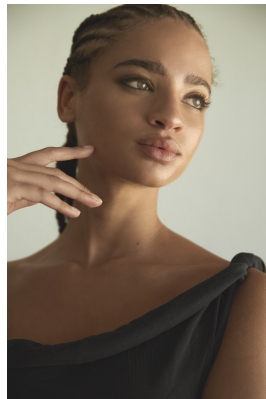

BOSS MODELS

CAPE TOWN

INDY ROSA ENZER

Height: 175cm Bust: 79cm Waist: 57cm Hips: 88cm Shoe: 5 UK Hair: Brown Eyes: Green

BOSS MODELS

CAPE TOWN

INDY ROSA ENZER

Height: 175cm Bust: 79cm Waist: 57cm Hips: 88cm Shoe: 5 UK Hair: Brown Eyes: Green