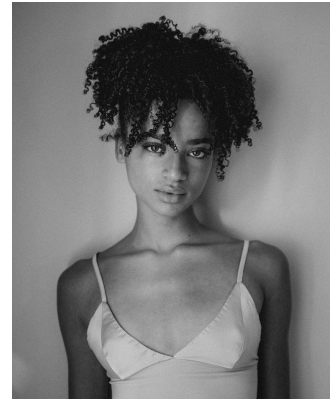

BOSS MODELS

CAPE TOWN

INDY ROSA ENZER

Height: 175cm Bust: 79cm Waist: 57cm Hips: 88cm Shoe: 5 UK Hair: Brown Eyes: Green

BOSS MODELS

CAPE TOWN

INDY ROSA ENZER

Height: 175cm Bust: 79cm Waist: 57cm Hips: 88cm Shoe: 5 UK Hair: Brown Eyes: Green