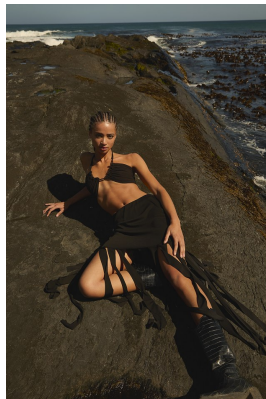

BOSS MODELS

CAPE TOWN

INDY ROSA ENZER

Height: 175cm Bust: 79cm Waist: 57cm Hips: 88cm Shoe: 5 UK Hair: Brown Eyes: Green

BOSS MODELS

CAPE TOWN

INDY ROSA ENZER

Height: 175cm Bust: 79cm Waist: 57cm Hips: 88cm Shoe: 5 UK Hair: Brown Eyes: Green