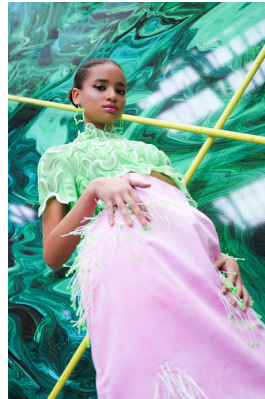

BOSS MODELS

CAPE TOWN

INDY ROSA ENZER

Height: 175cm Bust: 79cm Waist: 57cm Hips: 88cm Shoe: 5 UK Hair: Brown Eyes: Green

BOSS MODELS

CAPE TOWN

INDY ROSA ENZER

Height: 175cm Bust: 79cm Waist: 57cm Hips: 88cm Shoe: 5 UK Hair: Brown Eyes: Green