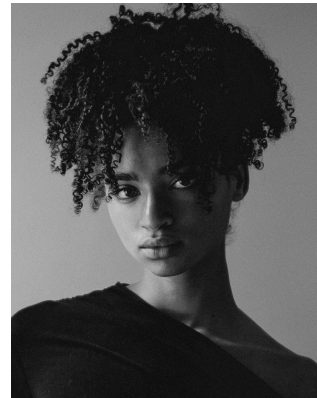

BOSS MODELS

CAPE TOWN

INDY ROSA ENZER

Height: 175cm Bust: 79cm Waist: 57cm Hips: 88cm Shoe: 5 UK Hair: Brown Eyes: Green

BOSS MODELS

CAPE TOWN

INDY ROSA ENZER

Height: 175cm Bust: 79cm Waist: 57cm Hips: 88cm Shoe: 5 UK Hair: Brown Eyes: Green