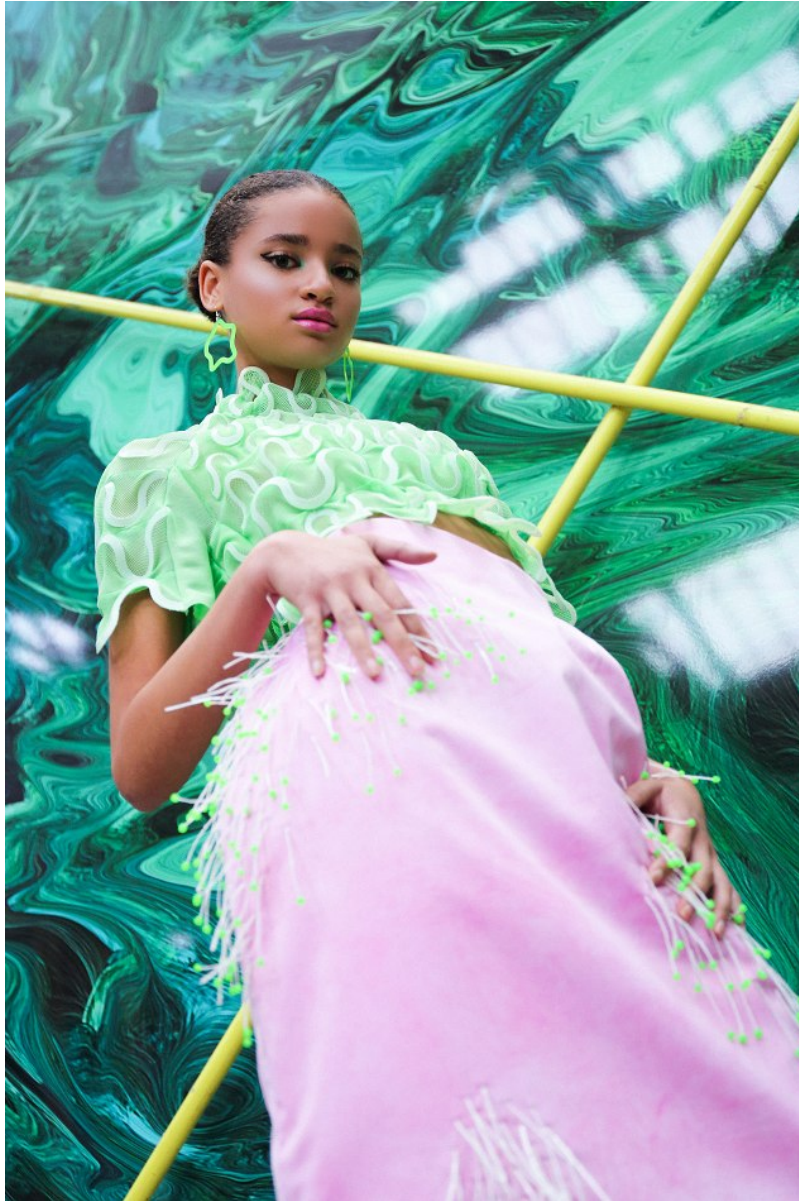

BOSS MODELS

CAPE TOWN

FLANELLE

PHOTOGRAPHER/CREATIVE DIRECTOR: PHOEBE FANGYUAN LI
MODELS: INDY ENZER & CALLE WERTHEIM
AGENCY: ELITE AMSTERDAM
MAKEUP ARTIST/HAIR STYLIST: SIEN KLEINJAN
FASHION DESIGNER: JENNIFER FAGER

INDY ROSA ENZER

Height: 175cm Bust: 79cm Waist: 57cm Hips: 88cm Shoe: 5 UK Hair: Brown Eyes: Green