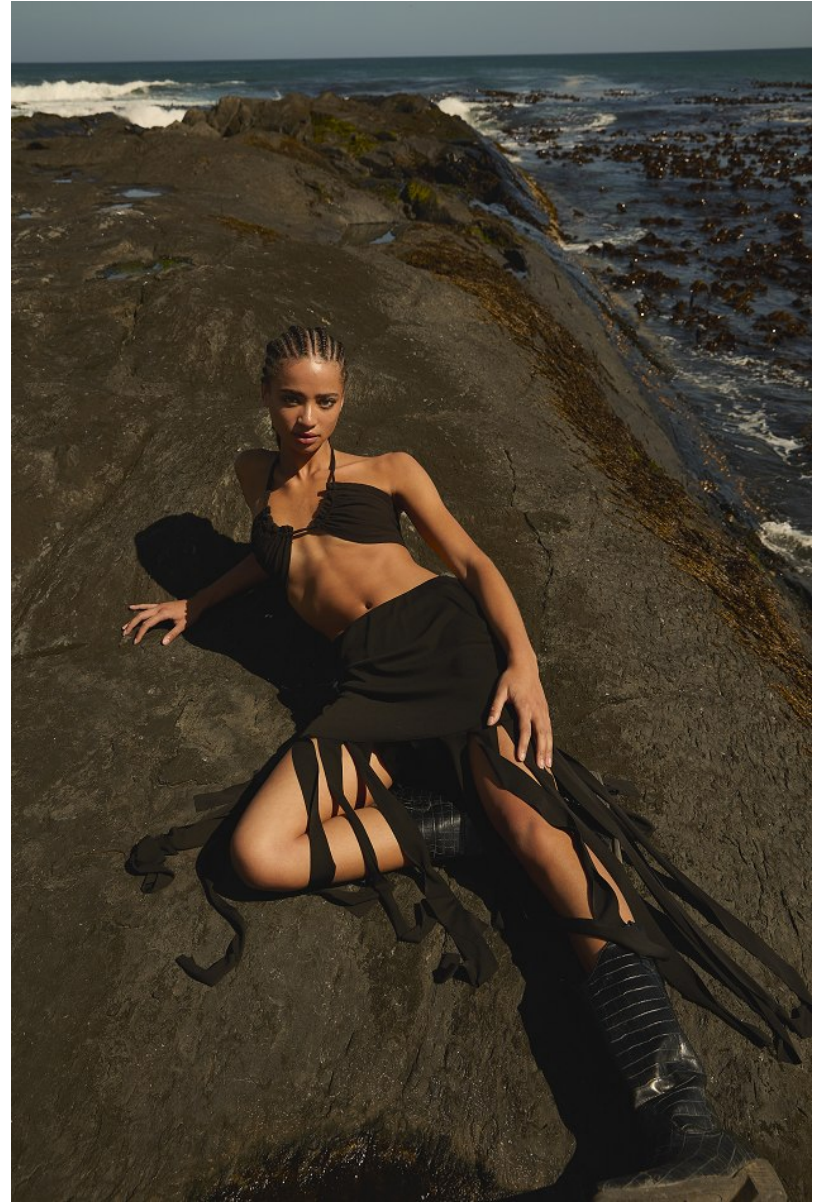

BOSS MODELS

CAPE TOWN

INDY ROSA ENZER

Height: 175cm Bust: 79cm Waist: 57cm Hips: 88cm Shoe: 5 UK Hair: Brown Eyes: Green

BOSS MODELS

CAPE TOWN

INDY ROSA ENZER

Height: 175cm Bust: 79cm Waist: 57cm Hips: 88cm Shoe: 5 UK Hair: Brown Eyes: Green