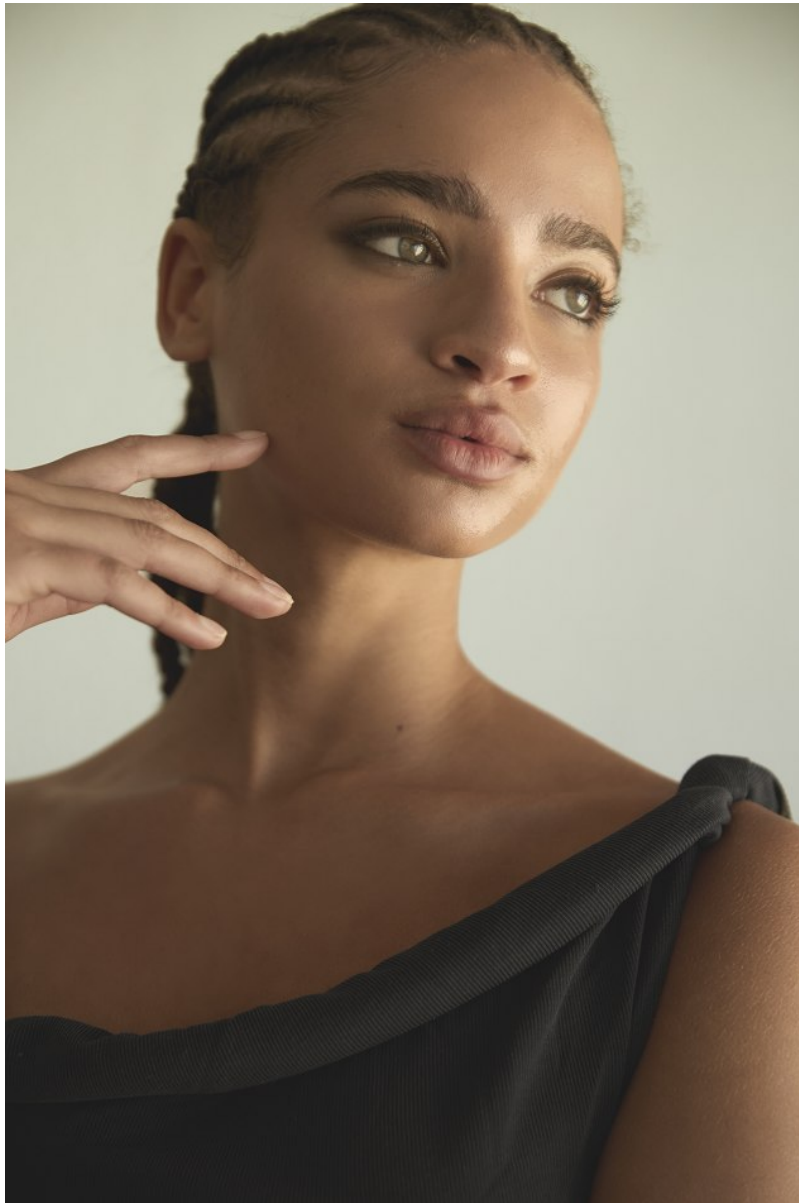

INDY ROSA ENZER

BOSS MODELS

CAPE TOWN

INDY ROSA ENZER

Height: 175cm Bust: 79cm Waist: 57cm Hips: 88cm Shoe: 5 UK Hair: Brown Eyes: Green