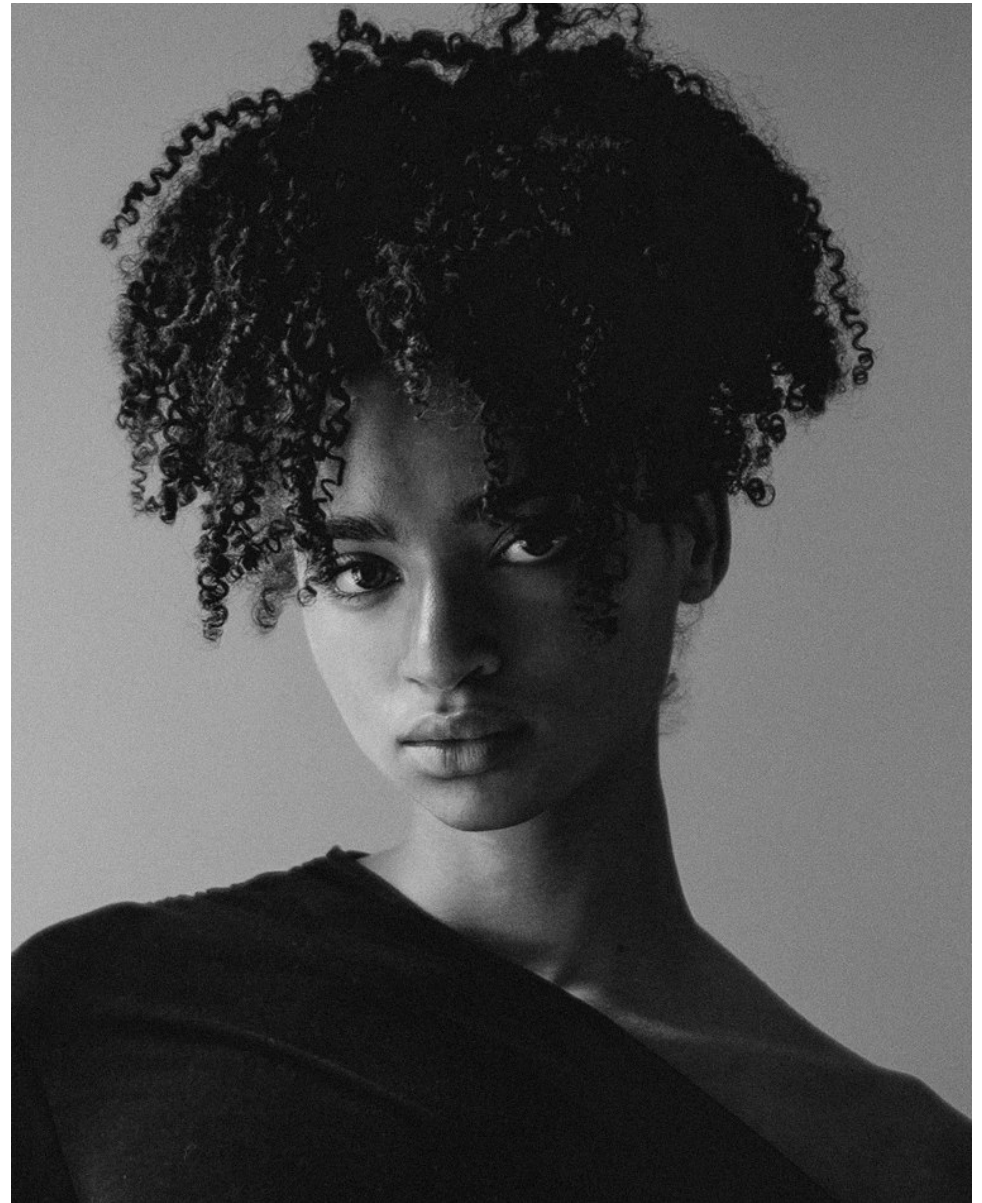

BOSS MODELS

CAPE TOWN

INDY ROSA ENZER

Height: 175cm Bust: 79cm Waist: 57cm Hips: 88cm Shoe: 5 UK Hair: Brown Eyes: Green

BOSS MODELS

CAPE TOWN

INDY ROSA ENZER

Height: 175cm Bust: 79cm Waist: 57cm Hips: 88cm Shoe: 5 UK Hair: Brown Eyes: Green