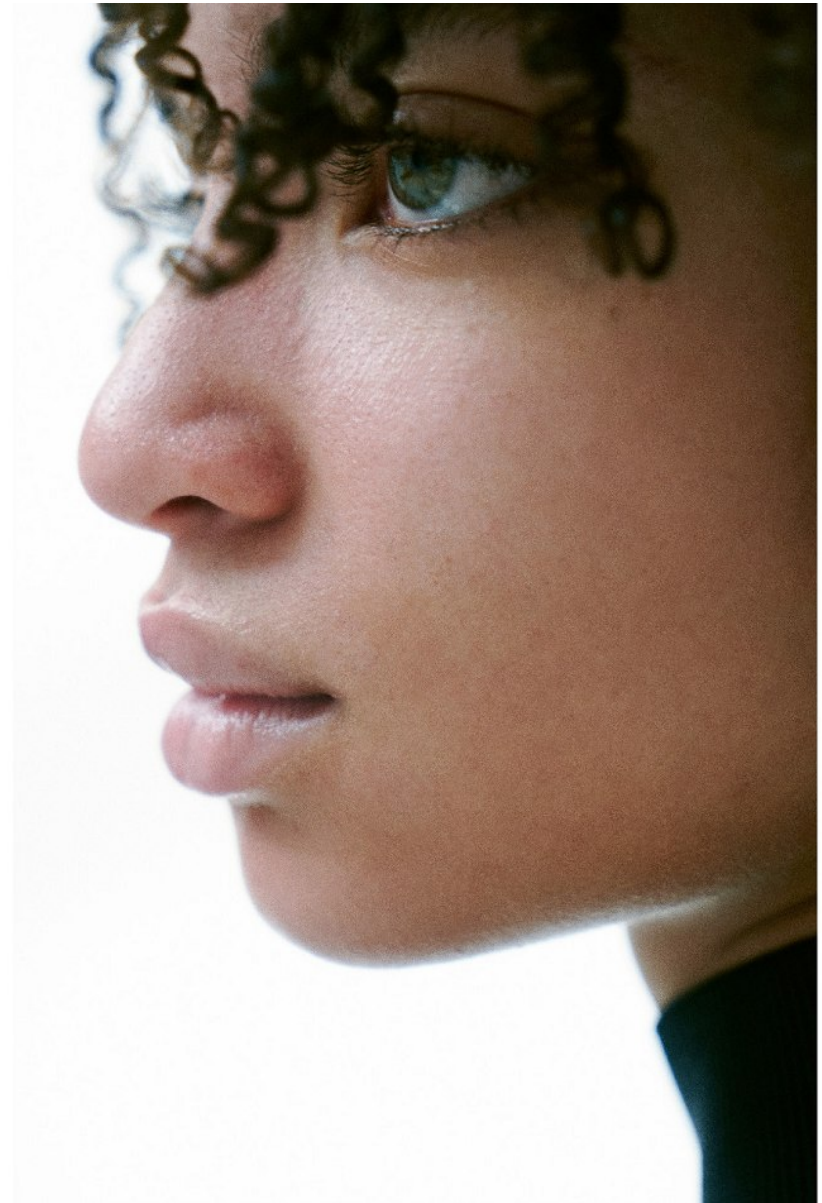

BOSS MODELS

CAPE TOWN

INDY ROSA ENZER

Height: 175cm Bust: 79cm Waist: 57cm Hips: 88cm Shoe: 5 UK Hair: Brown Eyes: Green