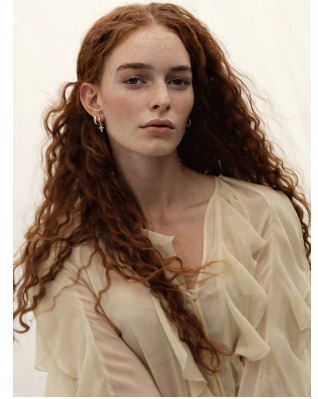

BOSS MODELS

CAPE TOWN

KARA THEUNISSEN

Height: 177cm Bust: 81cm Waist: 62cm Hips: 88cm Shoe: 6 UK Hair: Red Eyes: Hazel

BOSS MODELS

CAPE TOWN

KARA THEUNISSEN

Height: 177cm Bust: 81cm Waist: 62cm Hips: 88cm Shoe: 6 UK Hair: Red Eyes: Hazel