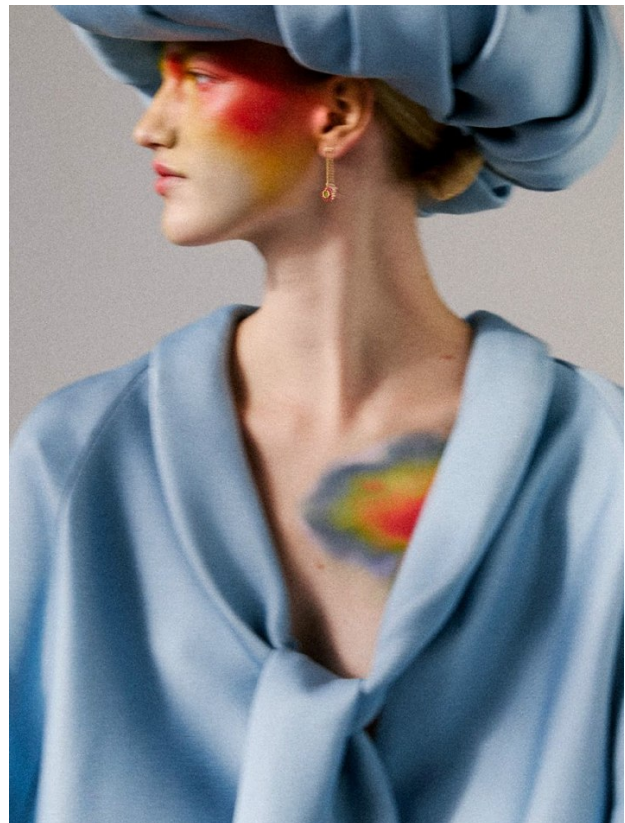

BOSS MODELS

CAPE TOWN

CLAURETTE OOSTHUIZEN

Height: 178cm Bust: 76cm Waist: 62cm Hips: 90cm Shoe: 5 UK Hair: Blonde Eyes: Blue