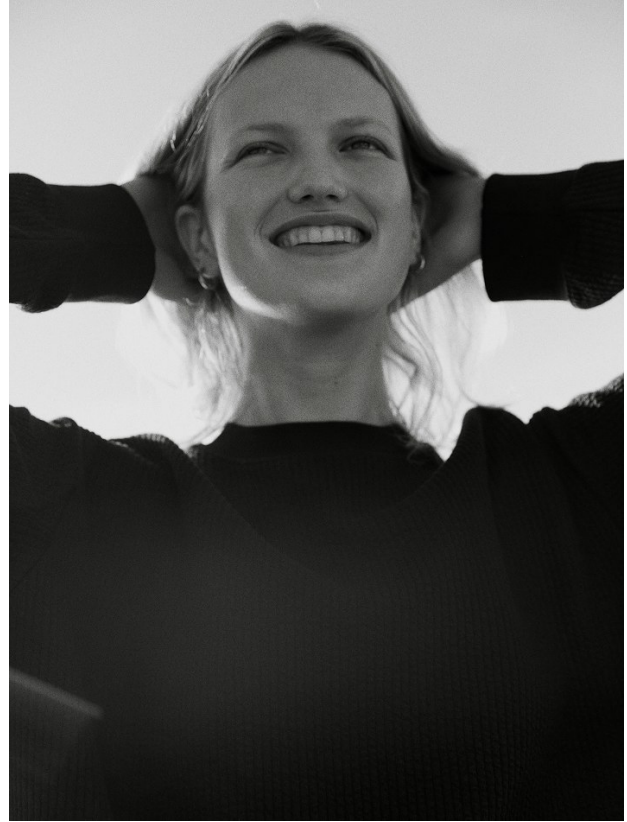

BOSS MODELS

CAPE TOWN

CLAURETTE OOSTHUIZEN

Height: 178cm Bust: 76cm Waist: 62cm Hips: 90cm Shoe: 5 UK Hair: Blonde Eyes: Blue