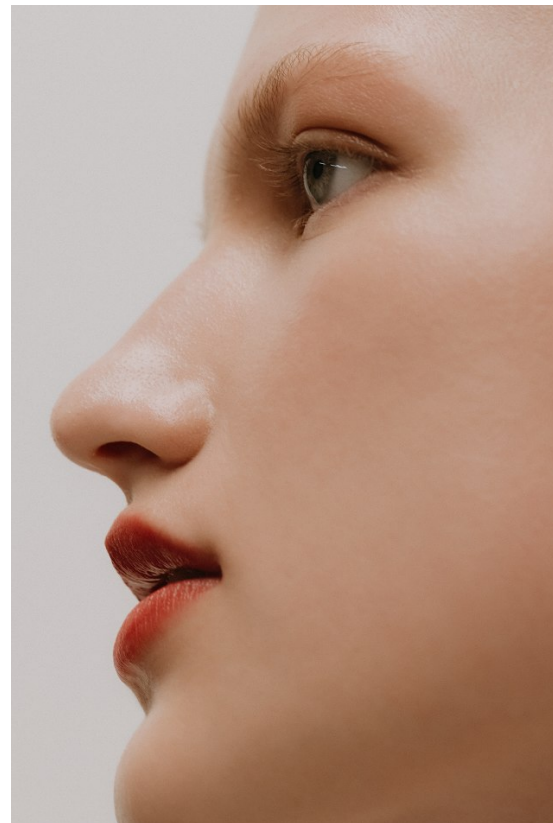

BOSS MODELS

CAPE TOWN

CLAURETTE OOSTHUIZEN

Height: 178cm Bust: 76cm Waist: 62cm Hips: 90cm Shoe: 5 UK Hair: Blonde Eyes: Blue