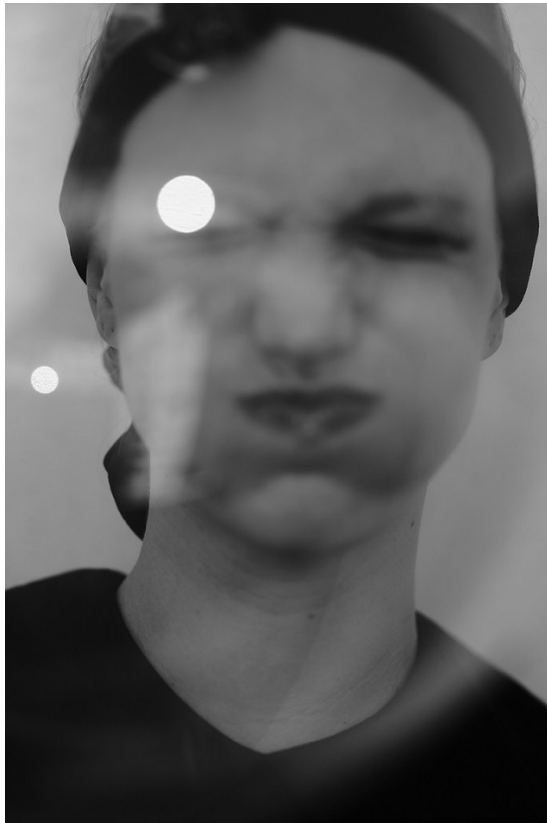

BOSS MODELS

CAPE TOWN

CLAURETTE OOSTHUIZEN

Height: 178cm Bust: 76cm Waist: 62cm Hips: 90cm Shoe: 5 UK Hair: Blonde Eyes: Blue