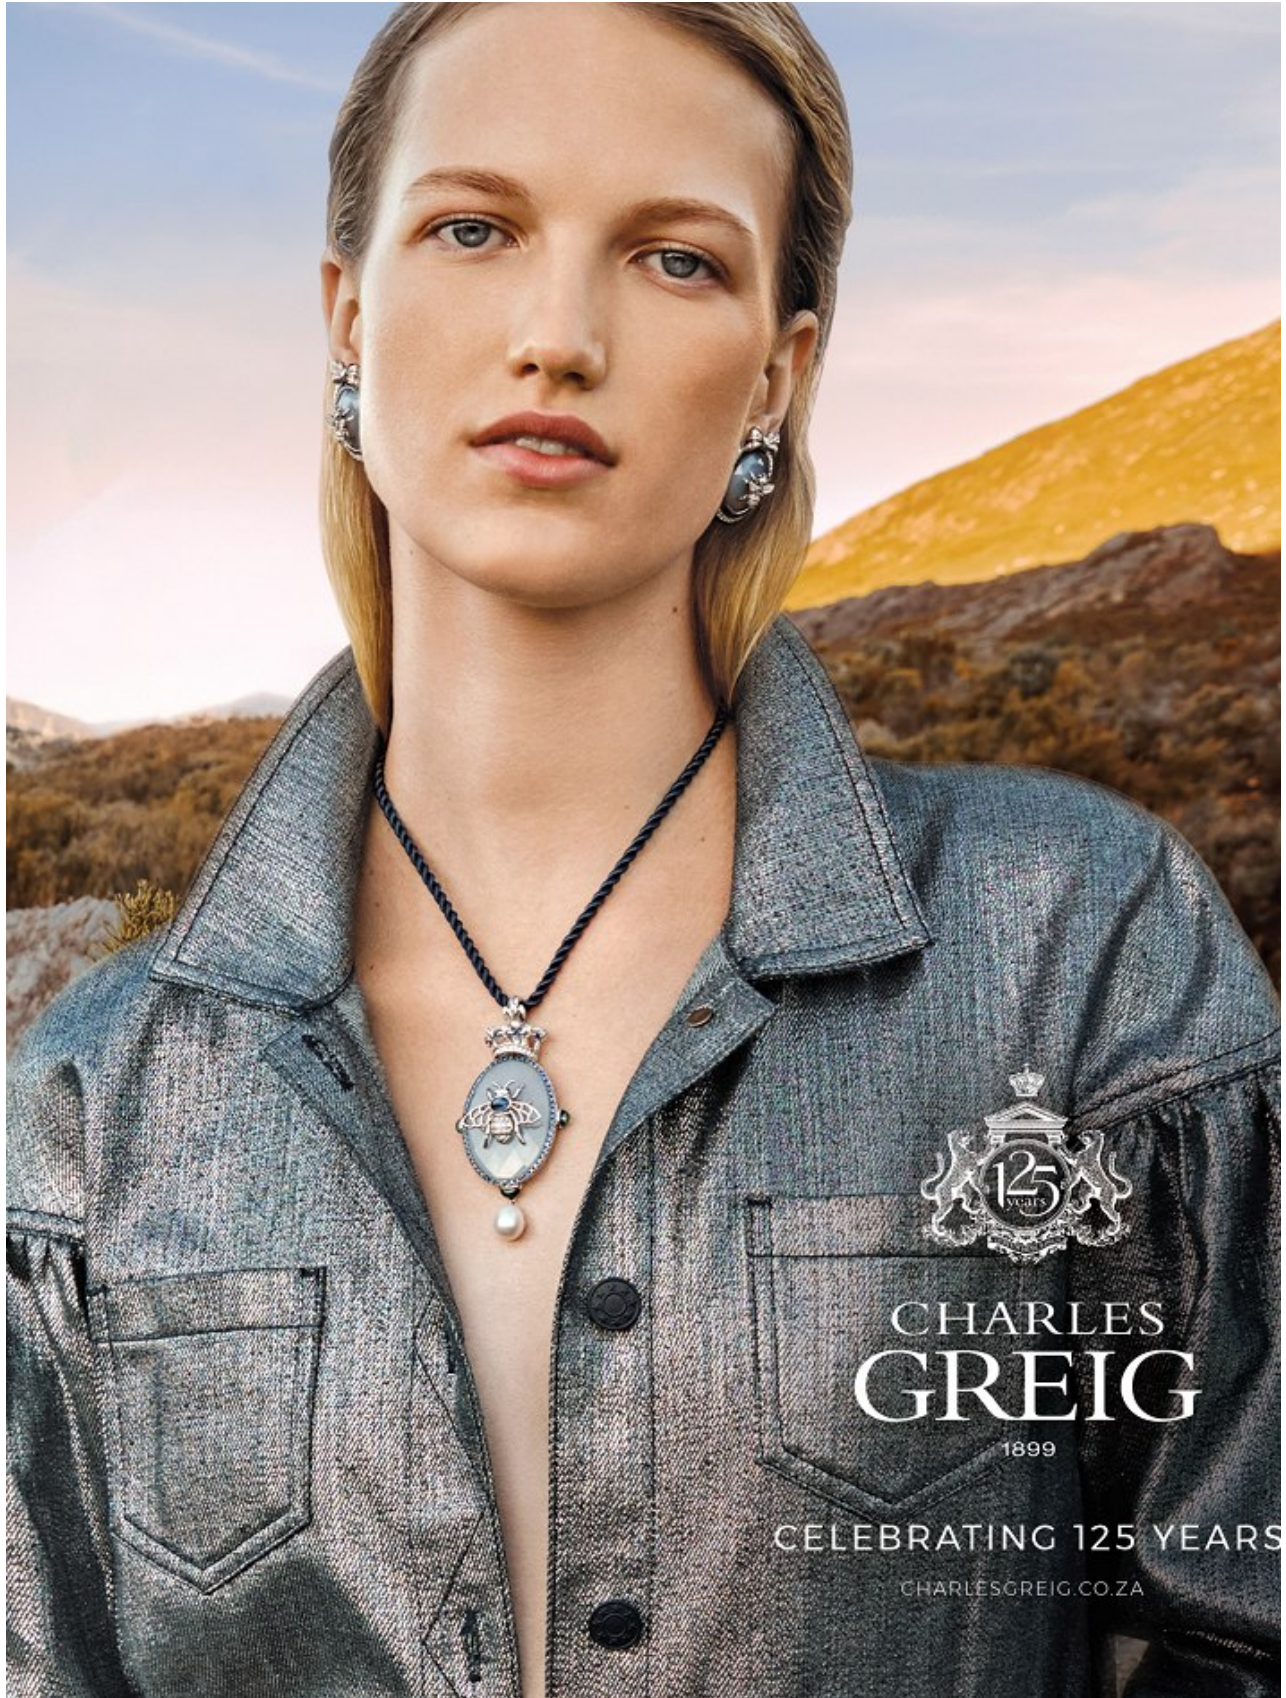

BOSS MODELS

CAPE TOWN

CLAURETTE OOSTHUIZEN

Height: 178cm Bust: 76cm Waist: 62cm Hips: 90cm Shoe: 5 UK Hair: Blonde Eyes: Blue