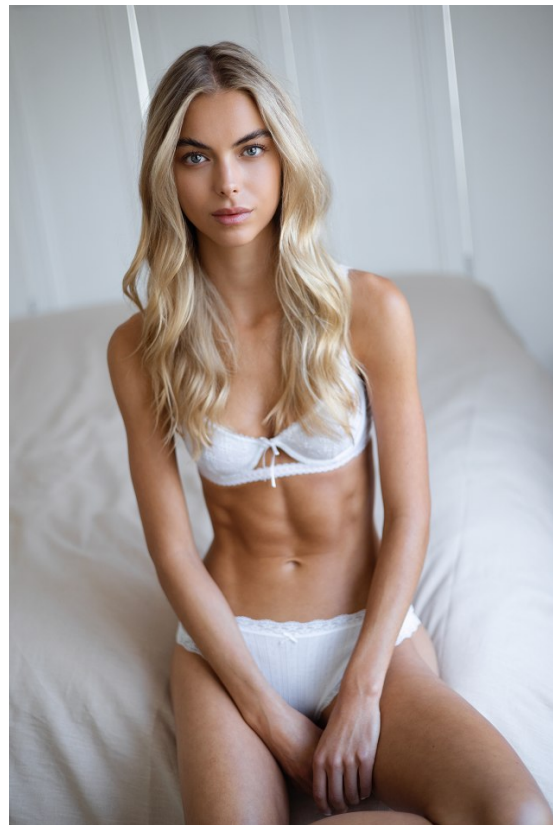

BOSS MODELS

CAPE TOWN

GEMMA DONNELLY

Height: 178cm Bust: 77cm Waist: 58cm Hips: 89cm Shoe: 6 UK Hair: Blonde Eyes: Blue

BOSS MODELS

CAPE TOWN

GEMMA DONNELLY

Height: 178cm Bust: 77cm Waist: 58cm Hips: 89cm Shoe: 6 UK Hair: Blonde Eyes: Blue