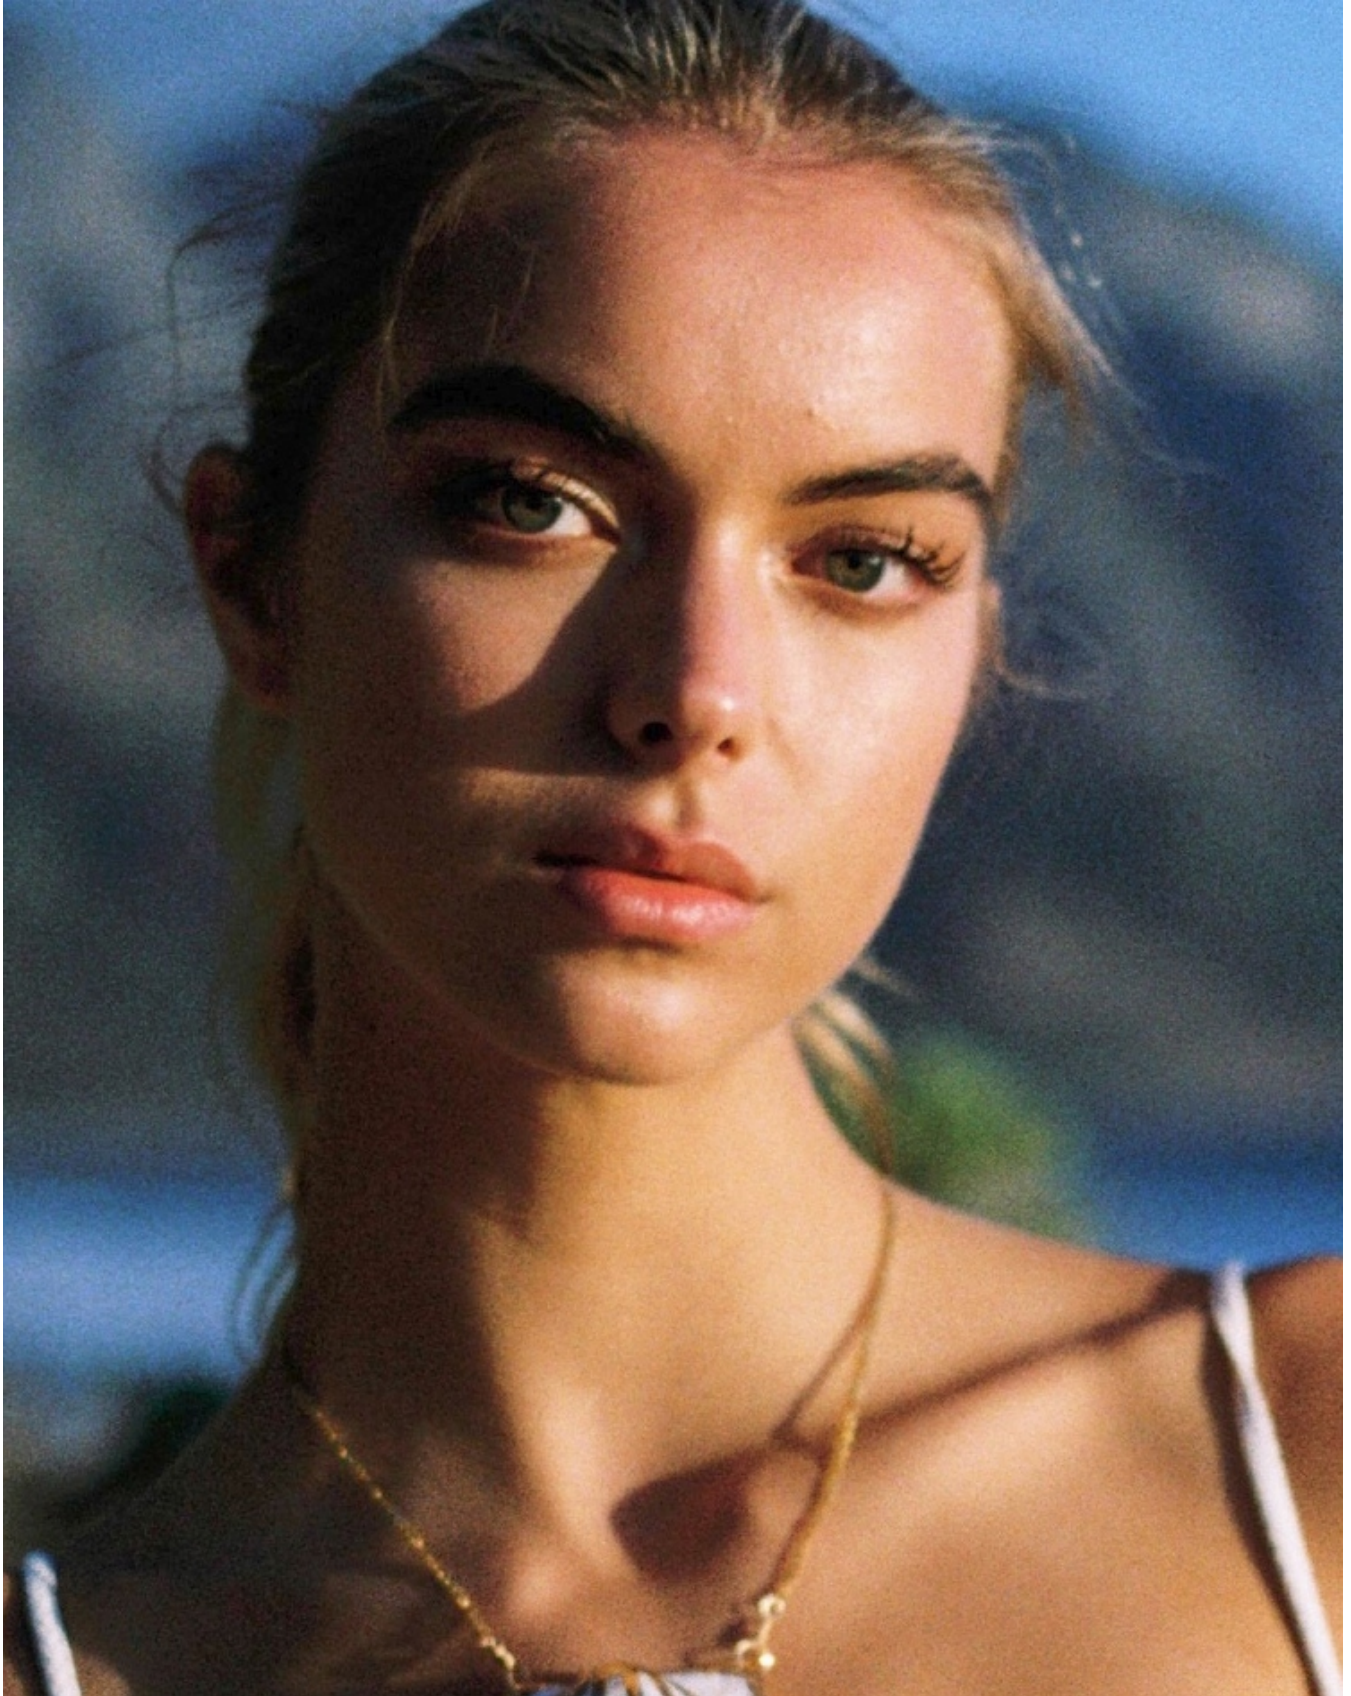

BOSS MODELS

CAPE TOWN

GEMMA DONNELLY

Height: 178cm Bust: 77cm Waist: 58cm Hips: 89cm Shoe: 6 UK Hair: Blonde Eyes: Blue