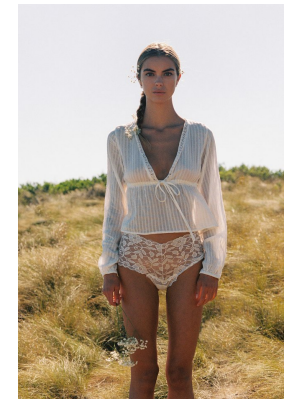

BOSS MODELS

CAPE TOWN

GEMMA DONNELLY

Height: 178cm Bust: 77cm Waist: 58cm Hips: 89cm Shoe: 6 UK Hair: Blonde Eyes: Blue

BOSS MODELS

CAPE TOWN

GEMMA DONNELLY

Height: 178cm Bust: 77cm Waist: 58cm Hips: 89cm Shoe: 6 UK Hair: Blonde Eyes: Blue

BOSS MODELS

CAPE TOWN

Image: Gemma Donnelly represented by Boss Models Cape Town

GEMMA DONNELLY

Height: 178cm Bust: 77cm Waist: 58cm Hips: 89cm Shoe: 6 UK Hair: Blonde Eyes: Blue