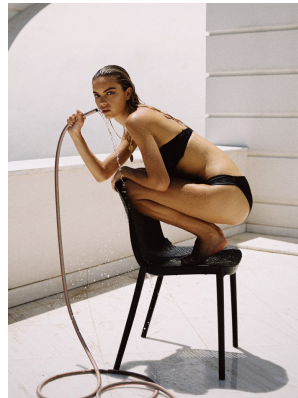

BOSS MODELS

CAPE TOWN

GEMMA DONNELLY

Height: 178cm Bust: 77cm Waist: 58cm Hips: 89cm Shoe: 6 UK Hair: Blonde Eyes: Blue

BOSS MODELS

CAPE TOWN

GEMMA DONNELLY

Height: 178cm Bust: 77cm Waist: 58cm Hips: 89cm Shoe: 6 UK Hair: Blonde Eyes: Blue

BOSS MODELS

CAPE TOWN

Image: Gemma Donnelly represented by Boss Models Cape Town

GEMMA DONNELLY

Height: 178cm Bust: 77cm Waist: 58cm Hips: 89cm Shoe: 6 UK Hair: Blonde Eyes: Blue