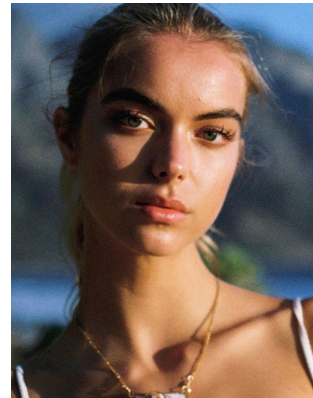

BOSS MODELS

CAPE TOWN

GEMMA DONNELLY

Height: 178cm Bust: 77cm Waist: 58cm Hips: 89cm Shoe: 6 UK Hair: Blonde Eyes: Blue

BOSS MODELS

CAPE TOWN

GEMMA DONNELLY

Height: 178cm Bust: 77cm Waist: 58cm Hips: 89cm Shoe: 6 UK Hair: Blonde Eyes: Blue

BOSS MODELS

CAPE TOWN

Image: Gemma Donnelly represented by Boss Models Cape Town

GEMMA DONNELLY

Height: 178cm Bust: 77cm Waist: 58cm Hips: 89cm Shoe: 6 UK Hair: Blonde Eyes: Blue