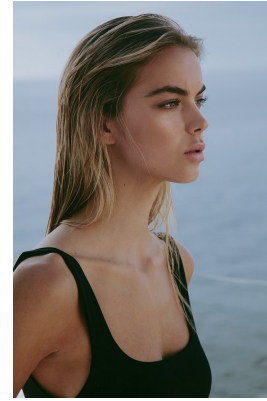

BOSS MODELS

CAPE TOWN

GEMMA DONNELLY

Height: 178cm Bust: 77cm Waist: 58cm Hips: 89cm Shoe: 6 UK Hair: Blonde Eyes: Blue

BOSS MODELS

CAPE TOWN

GEMMA DONNELLY

Height: 178cm Bust: 77cm Waist: 58cm Hips: 89cm Shoe: 6 UK Hair: Blonde Eyes: Blue

BOSS MODELS

CAPE TOWN

Image: Gemma Donnelly represented by Boss Models Cape Town

GEMMA DONNELLY

Height: 178cm Bust: 77cm Waist: 58cm Hips: 89cm Shoe: 6 UK Hair: Blonde Eyes: Blue