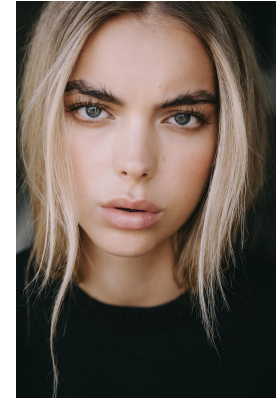

BOSS MODELS

CAPE TOWN

GEMMA DONNELLY

Height: 178cm Bust: 77cm Waist: 58cm Hips: 89cm Shoe: 6 UK Hair: Blonde Eyes: Blue

BOSS MODELS

CAPE TOWN

GEMMA DONNELLY

Height: 178cm Bust: 77cm Waist: 58cm Hips: 89cm Shoe: 6 UK Hair: Blonde Eyes: Blue

BOSS MODELS

CAPE TOWN

Image: Gemma Donnelly represented by Boss Models Cape Town

GEMMA DONNELLY

Height: 178cm Bust: 77cm Waist: 58cm Hips: 89cm Shoe: 6 UK Hair: Blonde Eyes: Blue