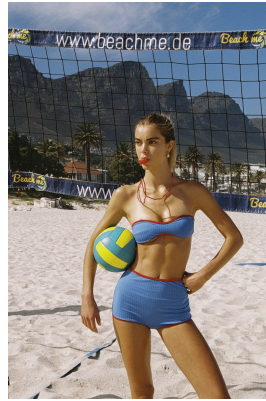

BOSS MODELS

CAPE TOWN

GEMMA DONNELLY

Height: 178cm Bust: 77cm Waist: 58cm Hips: 89cm Shoe: 6 UK Hair: Blonde Eyes: Blue

BOSS MODELS

CAPE TOWN

GEMMA DONNELLY

Height: 178cm Bust: 77cm Waist: 58cm Hips: 89cm Shoe: 6 UK Hair: Blonde Eyes: Blue

BOSS MODELS

CAPE TOWN

Image: Gemma Donnelly represented by Boss Models Cape Town

GEMMA DONNELLY

Height: 178cm Bust: 77cm Waist: 58cm Hips: 89cm Shoe: 6 UK Hair: Blonde Eyes: Blue