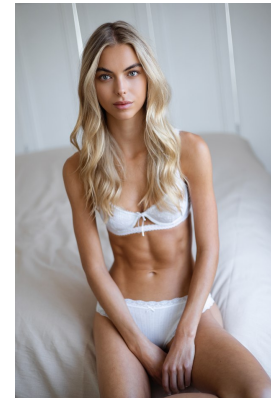

BOSS MODELS

CAPE TOWN

GEMMA DONNELLY

Height: 178cm Bust: 77cm Waist: 58cm Hips: 89cm Shoe: 6 UK Hair: Blonde Eyes: Blue

BOSS MODELS

CAPE TOWN

GEMMA DONNELLY

Height: 178cm Bust: 77cm Waist: 58cm Hips: 89cm Shoe: 6 UK Hair: Blonde Eyes: Blue

BOSS MODELS

CAPE TOWN

Image: Gemma Donnelly represented by Boss Models Cape Town

GEMMA DONNELLY

Height: 178cm Bust: 77cm Waist: 58cm Hips: 89cm Shoe: 6 UK Hair: Blonde Eyes: Blue