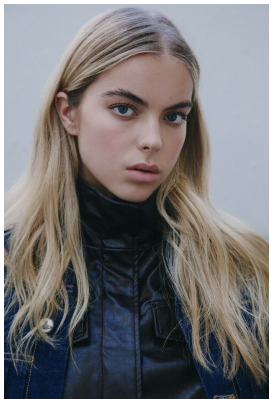

BOSS MODELS

CAPE TOWN

GEMMA DONNELLY

Height: 178cm Bust: 77cm Waist: 58cm Hips: 89cm Shoe: 6 UK Hair: Blonde Eyes: Blue

BOSS MODELS

CAPE TOWN

GEMMA DONNELLY

Height: 178cm Bust: 77cm Waist: 58cm Hips: 89cm Shoe: 6 UK Hair: Blonde Eyes: Blue

BOSS MODELS

CAPE TOWN

Image: Gemma Donnelly represented by Boss Models Cape Town

GEMMA DONNELLY

Height: 178cm Bust: 77cm Waist: 58cm Hips: 89cm Shoe: 6 UK Hair: Blonde Eyes: Blue