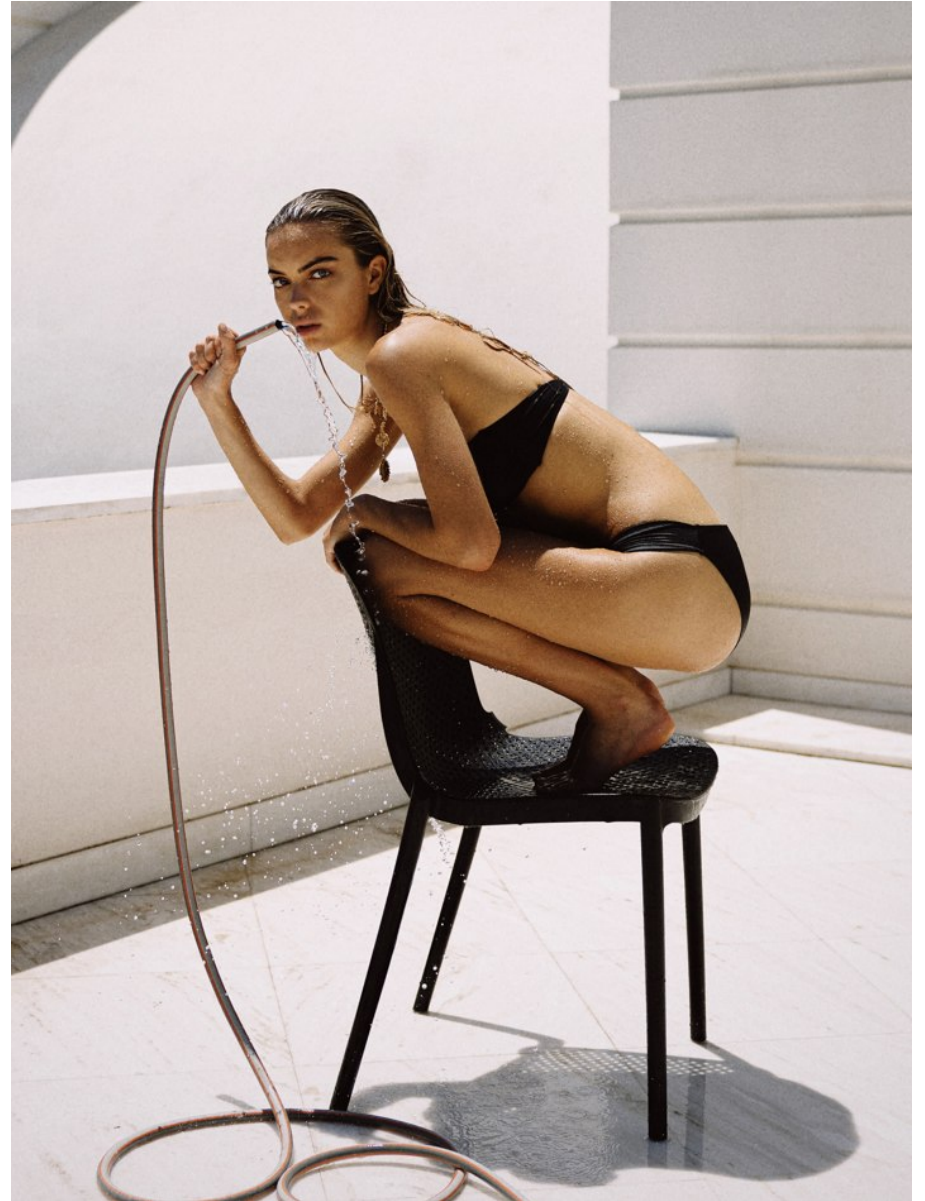

BOSS MODELS

CAPE TOWN

GEMMA DONNELLY

Height: 178cm Bust: 77cm Waist: 58cm Hips: 89cm Shoe: 6 UK Hair: Blonde Eyes: Blue