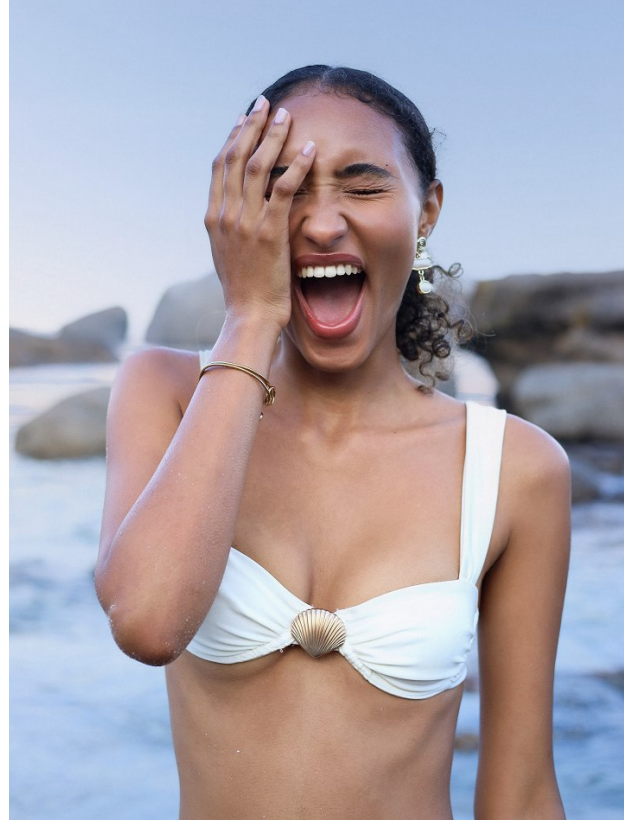

BOSS MODELS

CAPE TOWN

ELANA BOUSSERY

Height: 178cm Bust: 78cm Waist: 58cm Hips: 93cm Shoe: 7 UK Hair: Brown Eyes: Brown

BOSS MODELS

CAPE TOWN

ELANA BOUSSERY

Height: 178cm Bust: 78cm Waist: 58cm Hips: 93cm Shoe: 7 UK Hair: Brown Eyes: Brown