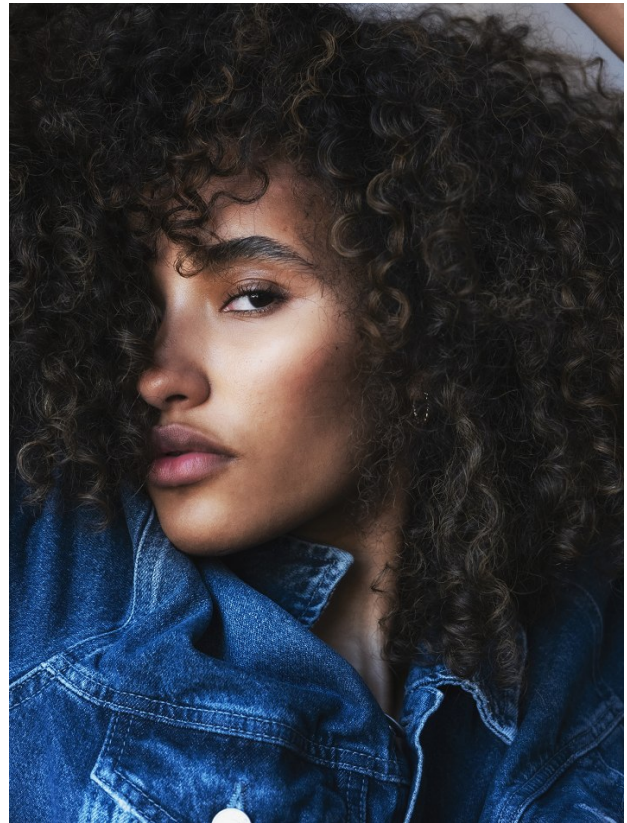

BOSS MODELS

CAPE TOWN

ELANA BOUSSERY

Height: 178cm Bust: 78cm Waist: 58cm Hips: 93cm Shoe: 7 UK Hair: Brown Eyes: Brown