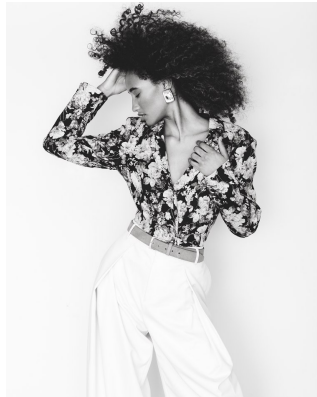

BOSS MODELS

CAPE TOWN

ELANA BOUSSERY

Height: 178cm Bust: 78cm Waist: 58cm Hips: 93cm Shoe: 7 UK Hair: Brown Eyes: Brown

BOSS MODELS

CAPE TOWN

ELANA BOUSSERY

Height: 178cm Bust: 78cm Waist: 58cm Hips: 93cm Shoe: 7 UK Hair: Brown Eyes: Brown

BOSS MODELS

CAPE TOWN

Image: Elana Bousserly represented by Boss Models Cape Town

Image: Elana Bousserly represented by Boss Models Cape Town

ELANA BOUSSERY

Height: 178cm Bust: 78cm Waist: 58cm Hips: 93cm Shoe: 7 UK Hair: Brown Eyes: Brown