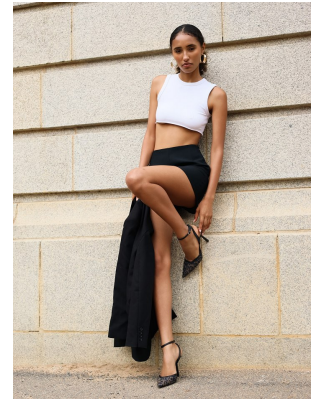

BOSS MODELS

CAPE TOWN

ELANA BOUSSERY

Height: 178cm Bust: 78cm Waist: 58cm Hips: 93cm Shoe: 7 UK Hair: Brown Eyes: Brown

BOSS MODELS

CAPE TOWN

ELANA BOUSSERY

Height: 178cm Bust: 78cm Waist: 58cm Hips: 93cm Shoe: 7 UK Hair: Brown Eyes: Brown

BOSS MODELS

CAPE TOWN

Image: Elana Bousserly represented by Boss Models Cape Town

Image: Elana Bousserly represented by Boss Models Cape Town

ELANA BOUSSERY

Height: 178cm Bust: 78cm Waist: 58cm Hips: 93cm Shoe: 7 UK Hair: Brown Eyes: Brown