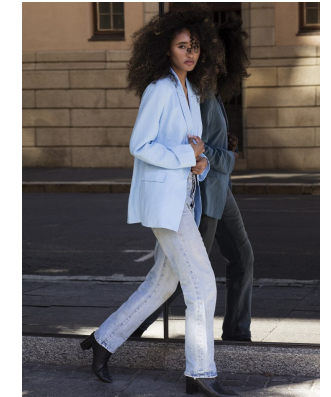

BOSS MODELS

CAPE TOWN

ELANA BOUSSERY

Height: 178cm Bust: 78cm Waist: 58cm Hips: 93cm Shoe: 7 UK Hair: Brown Eyes: Brown

BOSS MODELS

CAPE TOWN

ELANA BOUSSERY

Height: 178cm Bust: 78cm Waist: 58cm Hips: 93cm Shoe: 7 UK Hair: Brown Eyes: Brown

BOSS MODELS

CAPE TOWN

Image: Elana Bousserly represented by Boss Models Cape Town

Image: Elana Bousserly represented by Boss Models Cape Town

ELANA BOUSSERY

Height: 178cm Bust: 78cm Waist: 58cm Hips: 93cm Shoe: 7 UK Hair: Brown Eyes: Brown