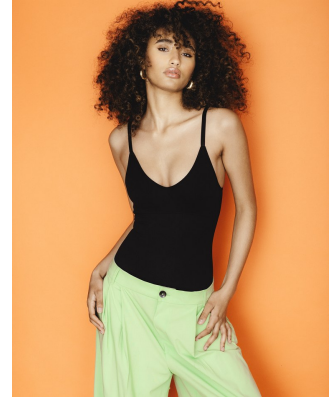

BOSS MODELS

CAPE TOWN

ELANA BOUSSERY

Height: 178cm Bust: 78cm Waist: 58cm Hips: 93cm Shoe: 7 UK Hair: Brown Eyes: Brown

BOSS MODELS

CAPE TOWN

ELANA BOUSSERY

Height: 178cm Bust: 78cm Waist: 58cm Hips: 93cm Shoe: 7 UK Hair: Brown Eyes: Brown

BOSS MODELS

CAPE TOWN

Image: Elana Bousserly represented by Boss Models Cape Town

Image: Elana Bousserly represented by Boss Models Cape Town

ELANA BOUSSERY

Height: 178cm Bust: 78cm Waist: 58cm Hips: 93cm Shoe: 7 UK Hair: Brown Eyes: Brown