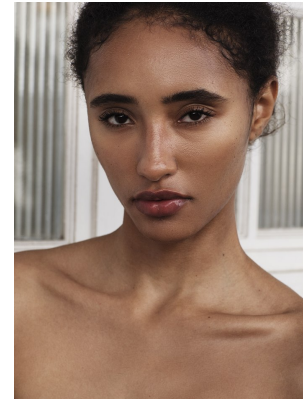

BOSS MODELS

CAPE TOWN

ELANA BOUSSERY

Height: 178cm Bust: 78cm Waist: 58cm Hips: 93cm Shoe: 7 UK Hair: Brown Eyes: Brown

BOSS MODELS

CAPE TOWN

ELANA BOUSSERY

Height: 178cm Bust: 78cm Waist: 58cm Hips: 93cm Shoe: 7 UK Hair: Brown Eyes: Brown

BOSS MODELS

CAPE TOWN

Image: Elana Bousserly represented by Boss Models Cape Town

Image: Elana Bousserly represented by Boss Models Cape Town

ELANA BOUSSERY

Height: 178cm Bust: 78cm Waist: 58cm Hips: 93cm Shoe: 7 UK Hair: Brown Eyes: Brown