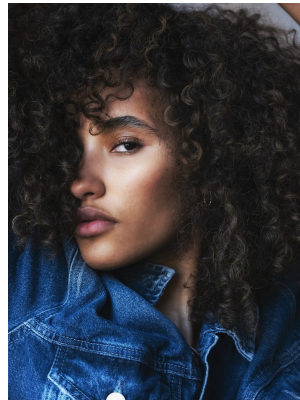

BOSS MODELS

CAPE TOWN

ELANA BOUSSERY

Height: 178cm Bust: 78cm Waist: 58cm Hips: 93cm Shoe: 7 UK Hair: Brown Eyes: Brown

BOSS MODELS

CAPE TOWN

ELANA BOUSSERY

Height: 178cm Bust: 78cm Waist: 58cm Hips: 93cm Shoe: 7 UK Hair: Brown Eyes: Brown

BOSS MODELS

CAPE TOWN

Image: Elana Bousserly represented by Boss Models Cape Town

Image: Elana Bousserly represented by Boss Models Cape Town

ELANA BOUSSERY

Height: 178cm Bust: 78cm Waist: 58cm Hips: 93cm Shoe: 7 UK Hair: Brown Eyes: Brown