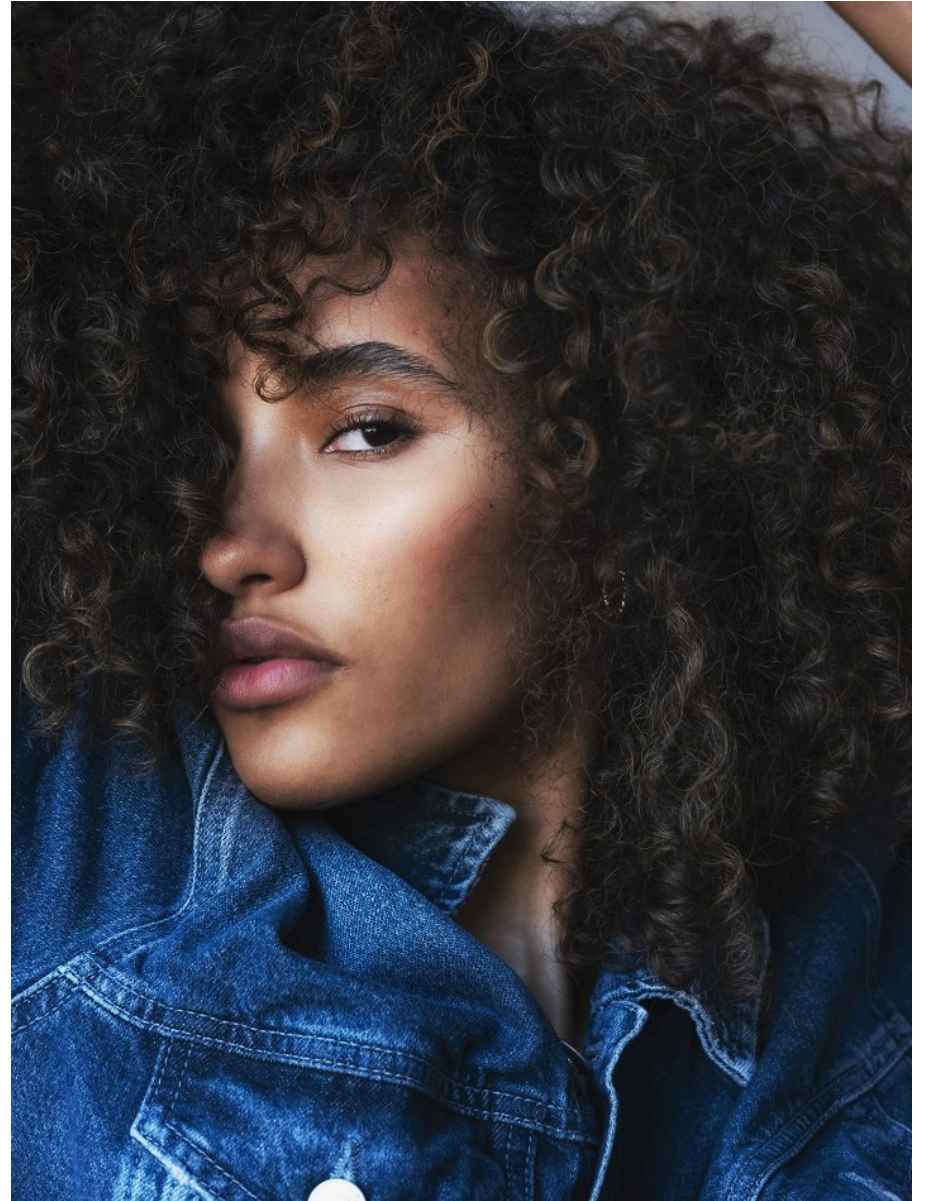

BOSS MODELS

CAPE TOWN

ELANA BOUSSERY

Height: 178cm Bust: 78cm Waist: 58cm Hips: 93cm Shoe: 7 UK Hair: Brown Eyes: Brown

BOSS MODELS

CAPE TOWN

ELANA BOUSSERY

Height: 178cm Bust: 78cm Waist: 58cm Hips: 93cm Shoe: 7 UK Hair: Brown Eyes: Brown