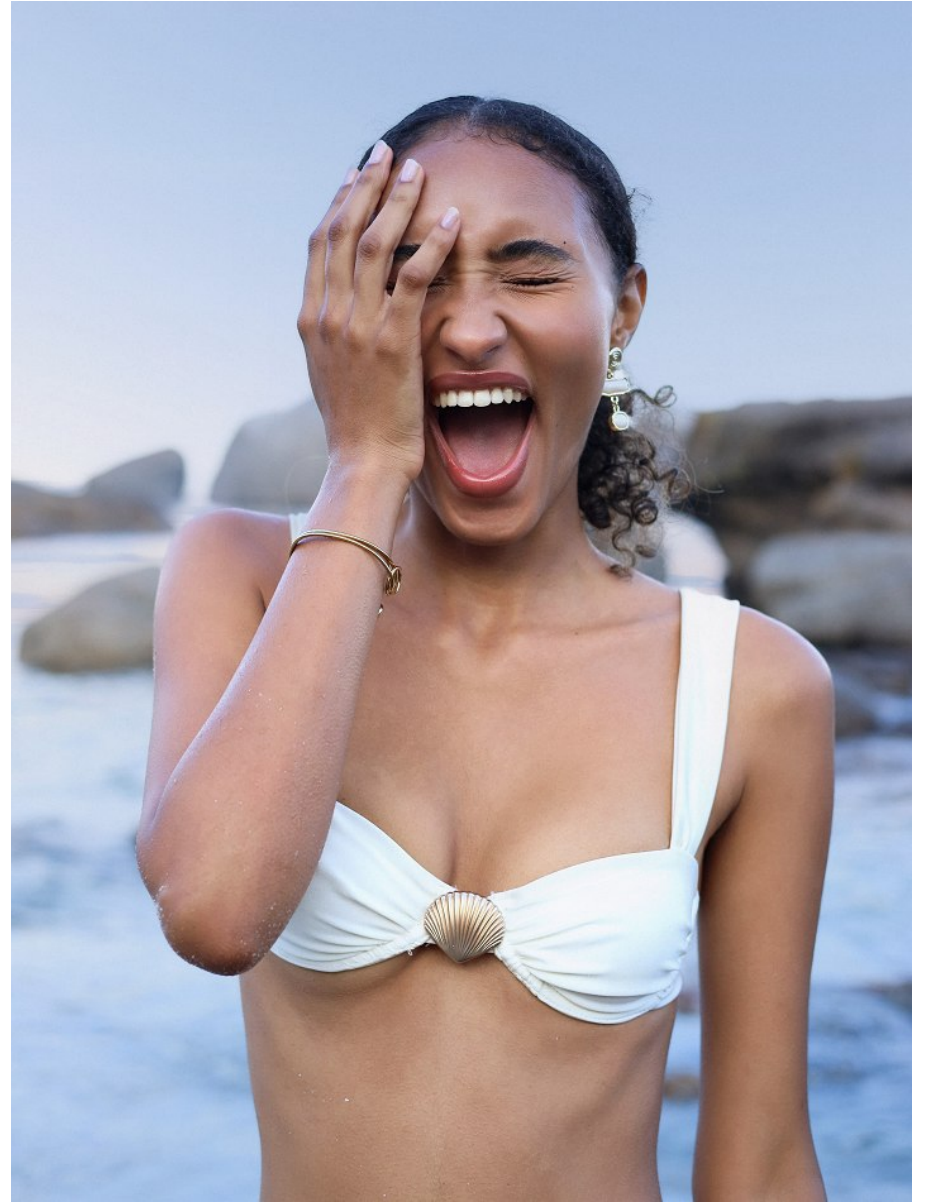

BOSS MODELS

CAPE TOWN

ELANA BOUSSERY

Height: 178cm Bust: 78cm Waist: 58cm Hips: 93cm Shoe: 7 UK Hair: Brown Eyes: Brown