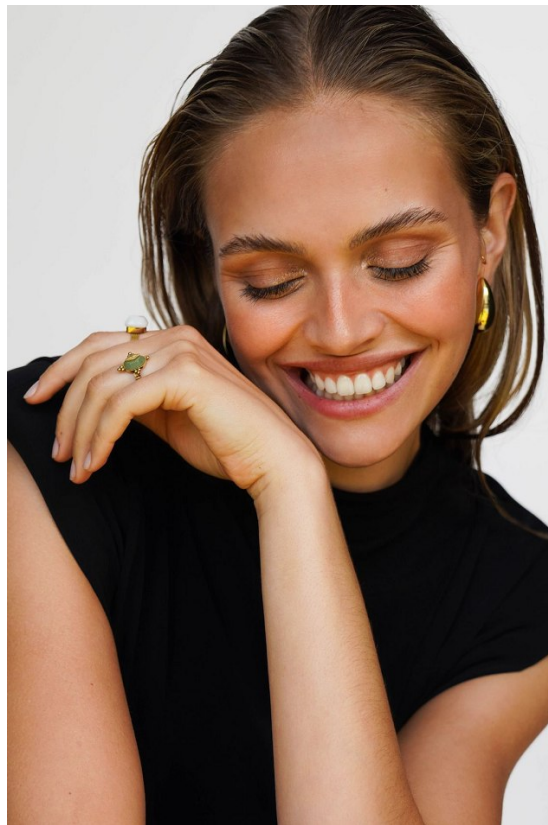

BOSS MODELS

CAPE TOWN

ELLEN STUPPERICH

Height: 179cm Bust: 84cm Waist: 67cm Hips: 96cm Shoe: 7 UK Hair: Blonde Eyes: Green