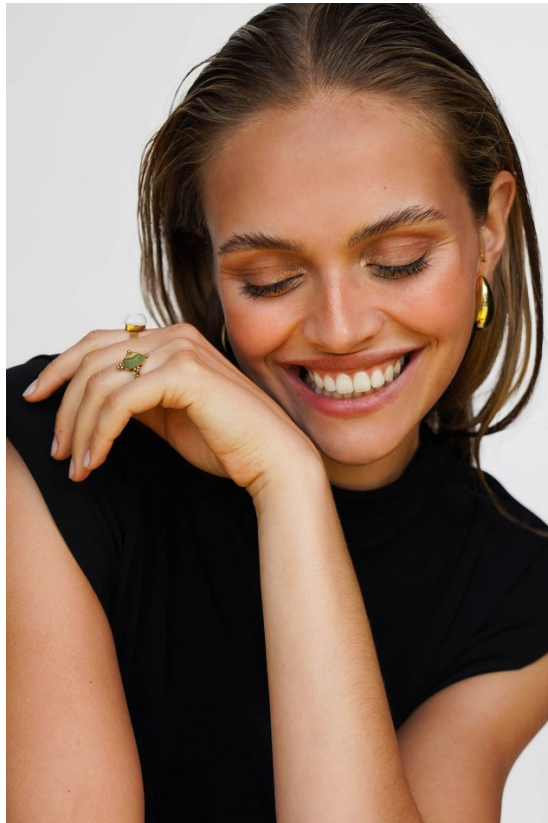

BOSS MODELS

CAPE TOWN

ELLEN STUPPERICH

Height: 179cm Bust: 85cm Waist: 65cm Hips: 95cm Shoe: 7 UK Hair: Blonde Eyes: Green