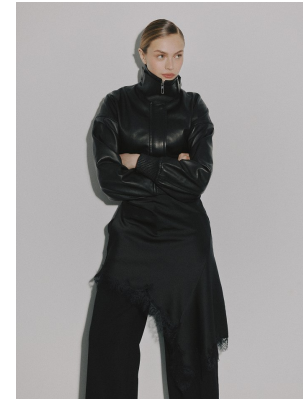

# BOSS MODELS

CAPE TOWN

## ELLEN STUPPERICH

Height: 179cm Bust: 85cm Waist: 65cm Hips: 95cm Shoe: 7 UK Hair: Blonde Eyes: Green