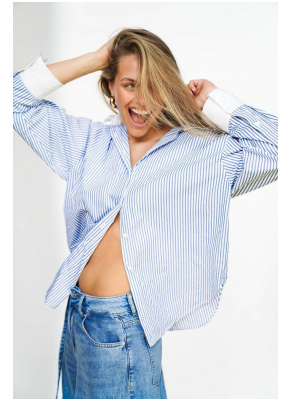

BOSS MODELS

CAPE TOWN

ELLEN STUPPERICH

Height: 179cm Bust: 84cm Waist: 67cm Hips: 96cm Shoe: 7 UK Hair: Blonde Eyes: Green

BOSS MODELS

CAPE TOWN

ELLEN STUPPERICH

Height: 179cm Bust: 84cm Waist: 67cm Hips: 96cm Shoe: 7 UK Hair: Blonde Eyes: Green