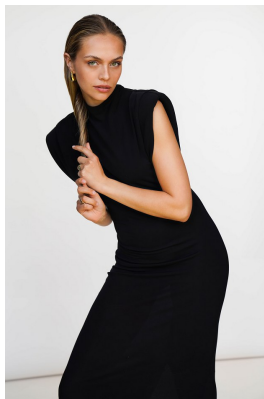

BOSS MODELS

CAPE TOWN

ELLEN STUPPERICH

Height: 179cm Bust: 84cm Waist: 67cm Hips: 96cm Shoe: 7 UK Hair: Blonde Eyes: Green

BOSS MODELS

CAPE TOWN

ELLEN STUPPERICH

Height: 179cm Bust: 84cm Waist: 67cm Hips: 96cm Shoe: 7 UK Hair: Blonde Eyes: Green