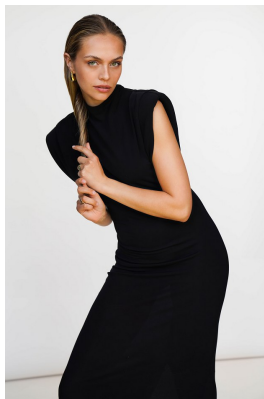

# BOSS MODELS

CAPE TOWN

## ELLEN STUPPERICH

Height: 179cm Bust: 85cm Waist: 65cm Hips: 95cm Shoe: 7 UK Hair: Blonde Eyes: Green