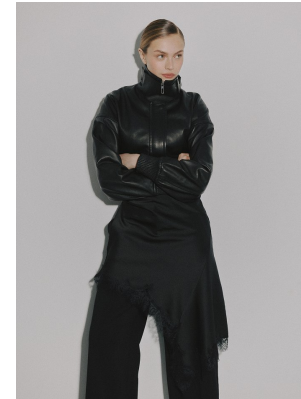

BOSS MODELS

CAPE TOWN

ELLEN STUPPERICH

Height: 179cm Bust: 84cm Waist: 67cm Hips: 96cm Shoe: 7 UK Hair: Blonde Eyes: Green

BOSS MODELS

CAPE TOWN

ELLEN STUPPERICH

Height: 179cm Bust: 84cm Waist: 67cm Hips: 96cm Shoe: 7 UK Hair: Blonde Eyes: Green