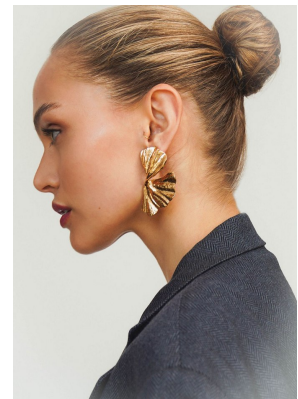

# BOSS MODELS

CAPE TOWN

## ELLEN STUPPERICH

Height: 179cm Bust: 85cm Waist: 65cm Hips: 95cm Shoe: 7 UK Hair: Blonde Eyes: Green