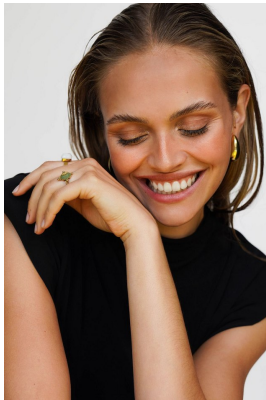

BOSS MODELS

CAPE TOWN

ELLEN STUPPERICH

Height: 179cm Bust: 84cm Waist: 67cm Hips: 96cm Shoe: 7 UK Hair: Blonde Eyes: Green

BOSS MODELS

CAPE TOWN

ELLEN STUPPERICH

Height: 179cm Bust: 84cm Waist: 67cm Hips: 96cm Shoe: 7 UK Hair: Blonde Eyes: Green