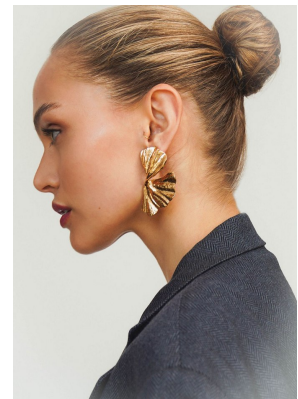

BOSS MODELS

CAPE TOWN

ELLEN STUPPERICH

Height: 179cm Bust: 84cm Waist: 67cm Hips: 96cm Shoe: 7 UK Hair: Blonde Eyes: Green

BOSS MODELS

CAPE TOWN

ELLEN STUPPERICH

Height: 179cm Bust: 84cm Waist: 67cm Hips: 96cm Shoe: 7 UK Hair: Blonde Eyes: Green