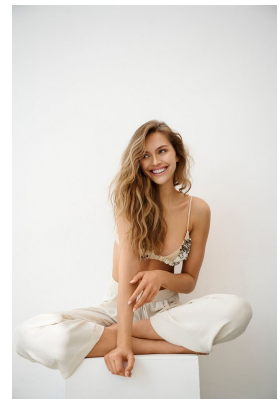

BOSS MODELS

CAPE TOWN

ELLEN STUPPERICH

Height: 179cm Bust: 84cm Waist: 67cm Hips: 96cm Shoe: 7 UK Hair: Blonde Eyes: Green

BOSS MODELS

CAPE TOWN

ELLEN STUPPERICH

Height: 179cm Bust: 84cm Waist: 67cm Hips: 96cm Shoe: 7 UK Hair: Blonde Eyes: Green