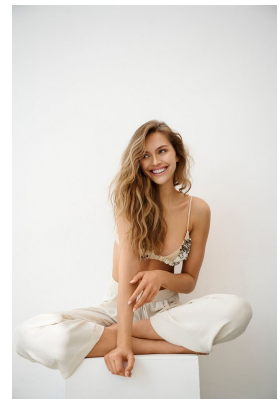

# BOSS MODELS

CAPE TOWN

## ELLEN STUPPERICH

Height: 179cm Bust: 85cm Waist: 65cm Hips: 95cm Shoe: 7 UK Hair: Blonde Eyes: Green