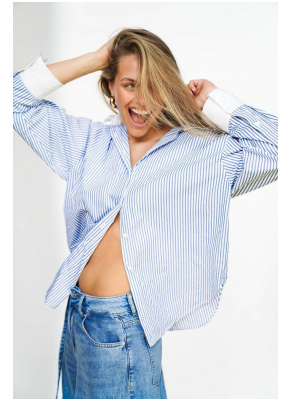

# BOSS MODELS

CAPE TOWN

## ELLEN STUPPERICH

Height: 179cm Bust: 85cm Waist: 65cm Hips: 95cm Shoe: 7 UK Hair: Blonde Eyes: Green