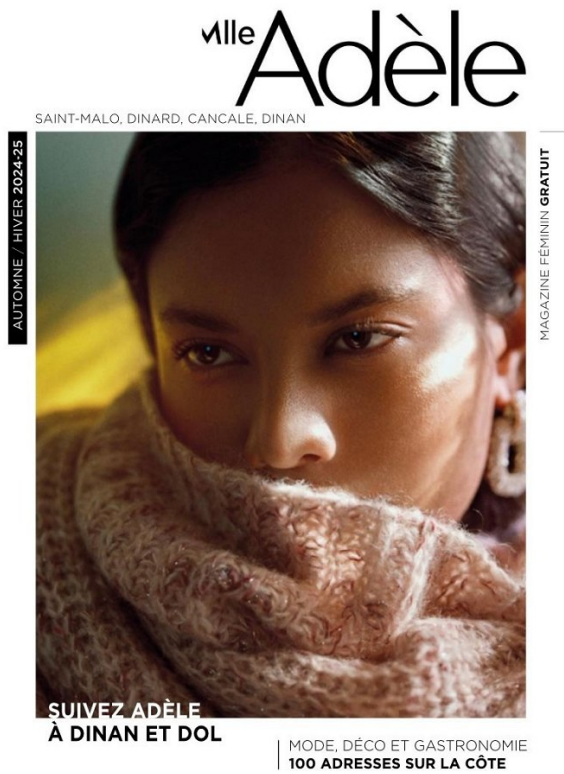

BOSS MODELS

CAPE TOWN

MONICA SOMBOONPONG

Height: 170cm Bust: 80cm Waist: 58cm Hips: 87cm Shoe: 5 UK Hair: Dark Brown Eyes: Dark Brown