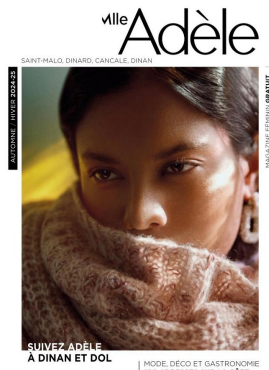

BOSS MODELS

CAPE TOWN

MONICA SOMBOONPONG

Height: 170cm Bust: 80cm Waist: 58cm Hips: 87cm Shoe: 5 UK Hair: Dark Brown Eyes: Dark Brown

BOSS MODELS

CAPE TOWN

MONICA SOMBOONPONG

Height: 170cm Bust: 80cm Waist: 58cm Hips: 87cm Shoe: 5 UK Hair: Dark Brown Eyes: Dark Brown