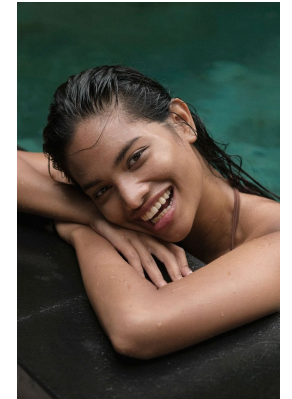

BOSS MODELS

CAPE TOWN

MONICA SOMBOONPONG

Height: 170cm Bust: 80cm Waist: 58cm Hips: 87cm Shoe: 5 UK Hair: Dark Brown Eyes: Dark Brown

BOSS MODELS

CAPE TOWN

MONICA SOMBOONPONG

Height: 170cm Bust: 80cm Waist: 58cm Hips: 87cm Shoe: 5 UK Hair: Dark Brown Eyes: Dark Brown