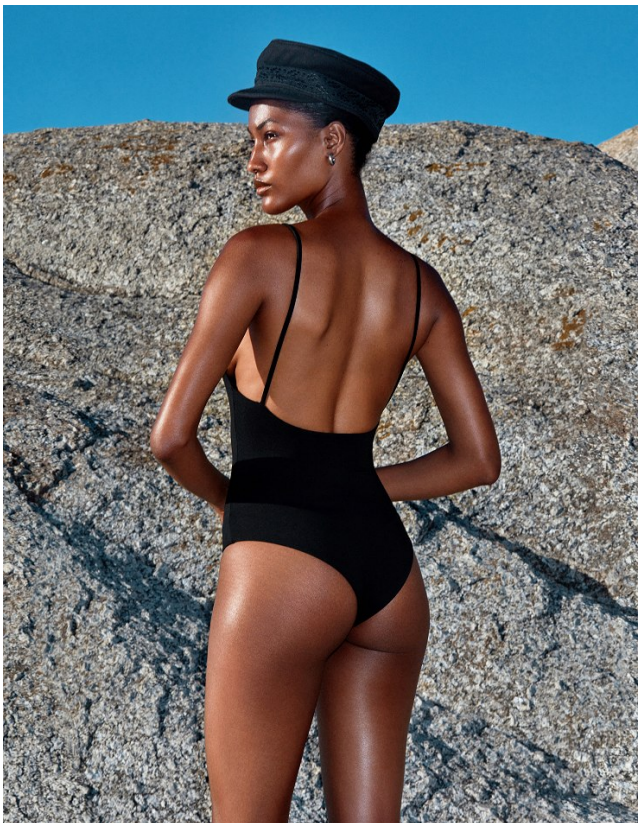

BOSS MODELS

CAPE TOWN

DESHLEE FORD

Height: 175cm Bust: 81cm Waist: 60cm Hips: 91cm Shoe: 6 UK Hair: Black Eyes: Brown