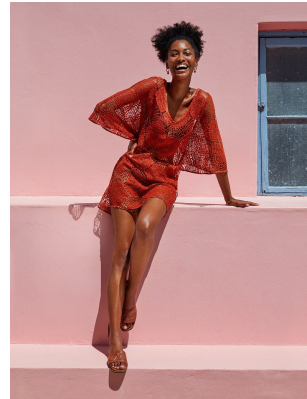

BOSS MODELS

CAPE TOWN

DESHLEE FORD

Height: 175cm Bust: 81cm Waist: 60cm Hips: 91cm Shoe: 6 UK Hair: Black Eyes: Brown

BOSS MODELS

CAPE TOWN

DESHLEE FORD

Height: 175cm Bust: 81cm Waist: 60cm Hips: 91cm Shoe: 6 UK Hair: Black Eyes: Brown

BOSS MODELS

CAPE TOWN

DESHLEE FORD

Height: 175cm Bust: 81cm Waist: 60cm Hips: 91cm Shoe: 6 UK Hair: Black Eyes: Brown