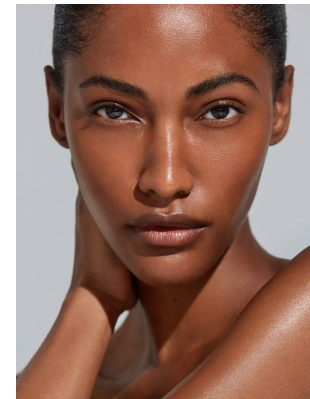

BOSS MODELS

CAPE TOWN

DESHLEE FORD

Height: 175cm Bust: 81cm Waist: 60cm Hips: 91cm Shoe: 6 UK Hair: Black Eyes: Brown

BOSS MODELS

CAPE TOWN

DESHLEE FORD

Height: 175cm Bust: 81cm Waist: 60cm Hips: 91cm Shoe: 6 UK Hair: Black Eyes: Brown

BOSS MODELS

CAPE TOWN

DESHLEE FORD

Height: 175cm Bust: 81cm Waist: 60cm Hips: 91cm Shoe: 6 UK Hair: Black Eyes: Brown