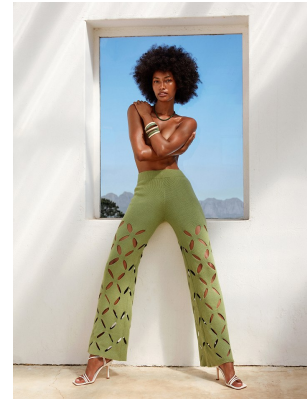

BOSS MODELS

CAPE TOWN

DESHLEE FORD

Height: 175cm Bust: 81cm Waist: 60cm Hips: 91cm Shoe: 6 UK Hair: Black Eyes: Brown

BOSS MODELS

CAPE TOWN

DESHLEE FORD

Height: 175cm Bust: 81cm Waist: 60cm Hips: 91cm Shoe: 6 UK Hair: Black Eyes: Brown

BOSS MODELS

CAPE TOWN

DESHLEE FORD

Height: 175cm Bust: 81cm Waist: 60cm Hips: 91cm Shoe: 6 UK Hair: Black Eyes: Brown