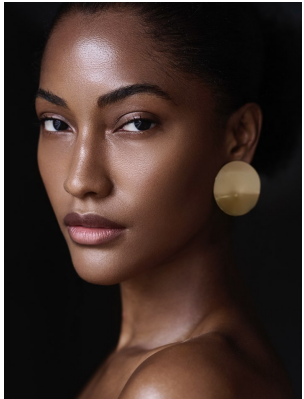

BOSS MODELS

CAPE TOWN

DESHLEE FORD

Height: 175cm Bust: 81cm Waist: 60cm Hips: 91cm Shoe: 6 UK Hair: Black Eyes: Brown

BOSS MODELS

CAPE TOWN

DESHLEE FORD

Height: 175cm Bust: 81cm Waist: 60cm Hips: 91cm Shoe: 6 UK Hair: Black Eyes: Brown

BOSS MODELS

CAPE TOWN

DESHLEE FORD

Height: 175cm Bust: 81cm Waist: 60cm Hips: 91cm Shoe: 6 UK Hair: Black Eyes: Brown