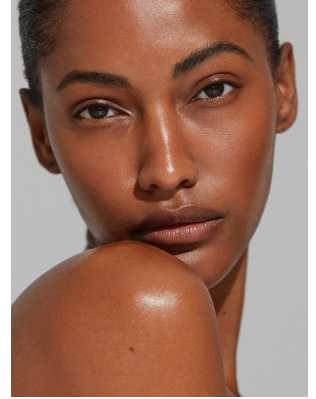

BOSS MODELS

CAPE TOWN

DESHLEE FORD

Height: 175cm Bust: 81cm Waist: 60cm Hips: 91cm Shoe: 6 UK Hair: Black Eyes: Brown

BOSS MODELS

CAPE TOWN

DESHLEE FORD

Height: 175cm Bust: 81cm Waist: 60cm Hips: 91cm Shoe: 6 UK Hair: Black Eyes: Brown

BOSS MODELS

CAPE TOWN

DESHLEE FORD

Height: 175cm Bust: 81cm Waist: 60cm Hips: 91cm Shoe: 6 UK Hair: Black Eyes: Brown