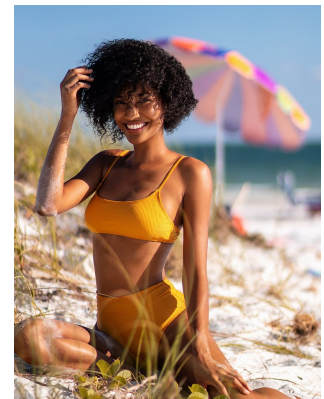

BOSS MODELS

CAPE TOWN

DESHLEE FORD

Height: 175cm Bust: 81cm Waist: 60cm Hips: 91cm Shoe: 6 UK Hair: Black Eyes: Brown

BOSS MODELS

CAPE TOWN

DESHLEE FORD

Height: 175cm Bust: 81cm Waist: 60cm Hips: 91cm Shoe: 6 UK Hair: Black Eyes: Brown

BOSS MODELS

CAPE TOWN

DESHLEE FORD

Height: 175cm Bust: 81cm Waist: 60cm Hips: 91cm Shoe: 6 UK Hair: Black Eyes: Brown