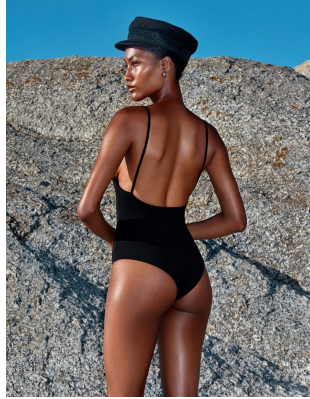

BOSS MODELS

CAPE TOWN

DESHLEE FORD

Height: 175cm Bust: 81cm Waist: 60cm Hips: 91cm Shoe: 6 UK Hair: Black Eyes: Brown

BOSS MODELS

CAPE TOWN

DESHLEE FORD

Height: 175cm Bust: 81cm Waist: 60cm Hips: 91cm Shoe: 6 UK Hair: Black Eyes: Brown

BOSS MODELS

CAPE TOWN

DESHLEE FORD

Height: 175cm Bust: 81cm Waist: 60cm Hips: 91cm Shoe: 6 UK Hair: Black Eyes: Brown