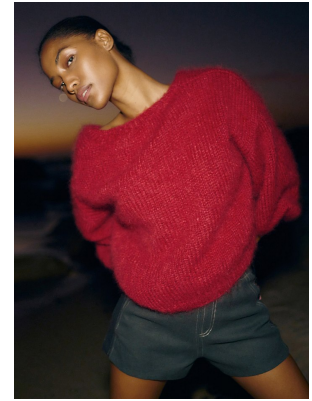

BOSS MODELS

CAPE TOWN

DESHLEE FORD

Height: 175cm Bust: 81cm Waist: 60cm Hips: 91cm Shoe: 6 UK Hair: Black Eyes: Brown

BOSS MODELS

CAPE TOWN

DESHLEE FORD

Height: 175cm Bust: 81cm Waist: 60cm Hips: 91cm Shoe: 6 UK Hair: Black Eyes: Brown

BOSS MODELS

CAPE TOWN

DESHLEE FORD

Height: 175cm Bust: 81cm Waist: 60cm Hips: 91cm Shoe: 6 UK Hair: Black Eyes: Brown