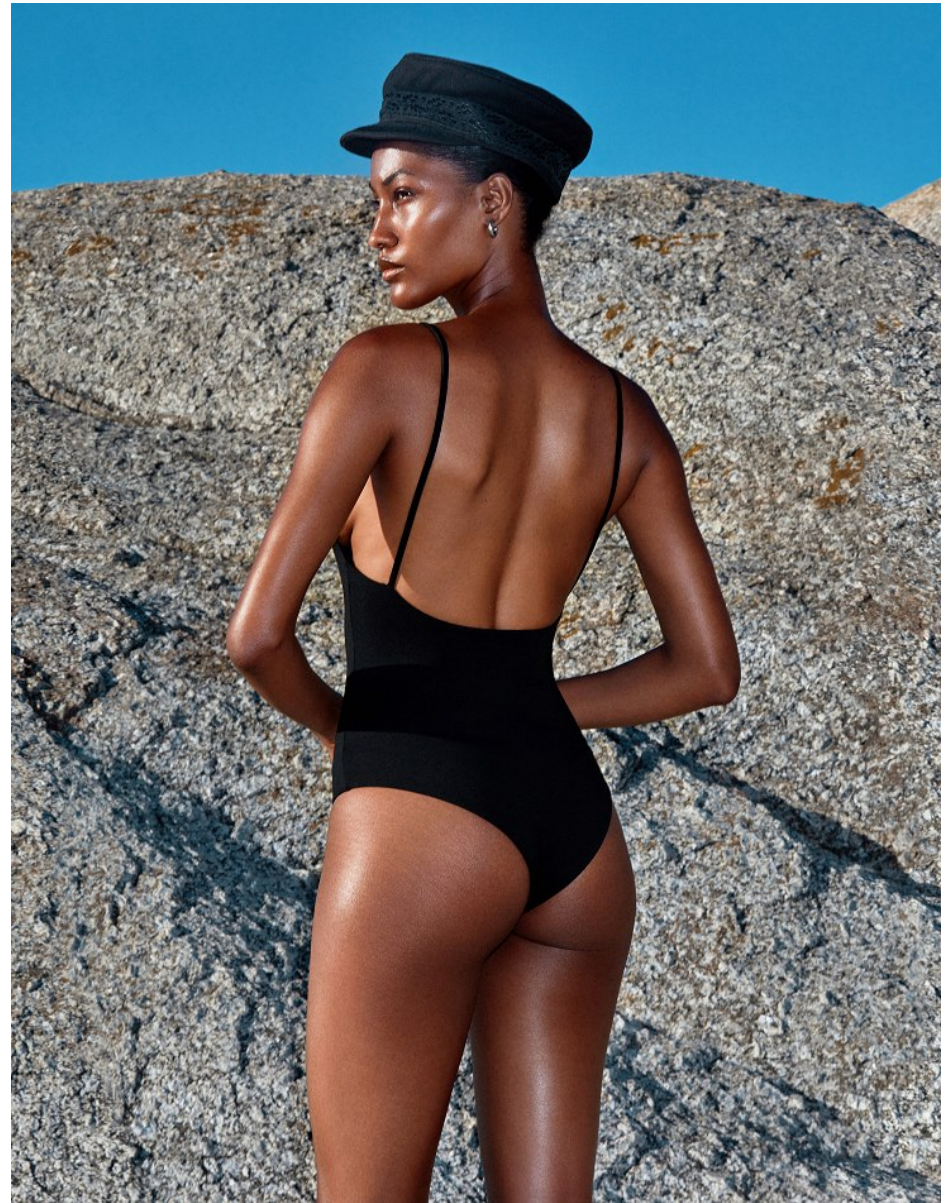

BOSS MODELS

CAPE TOWN

DESHLEE FORD

Height: 175cm Bust: 81cm Waist: 60cm Hips: 91cm Shoe: 6 UK Hair: Black Eyes: Brown