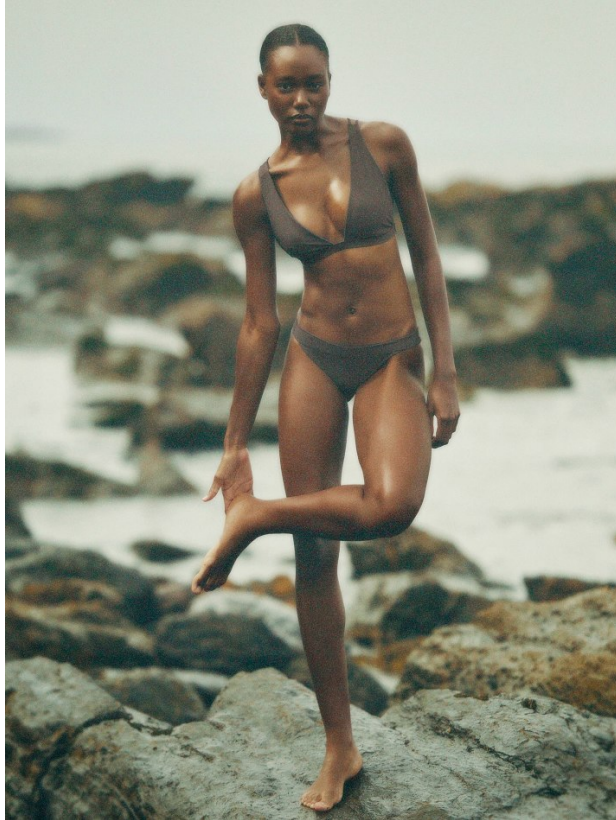

BOSS MODELS

CAPE TOWN

JANINA TATI

Height: 178cm Bust: 81cm Waist: 61cm Hips: 89cm Shoe: 7 UK Hair: Dark Brown Eyes: Dark Brown

BOSS MODELS

CAPE TOWN

JANINA TATI

Height: 178cm Bust: 81cm Waist: 61cm Hips: 89cm Shoe: 7 UK Hair: Dark Brown Eyes: Dark Brown