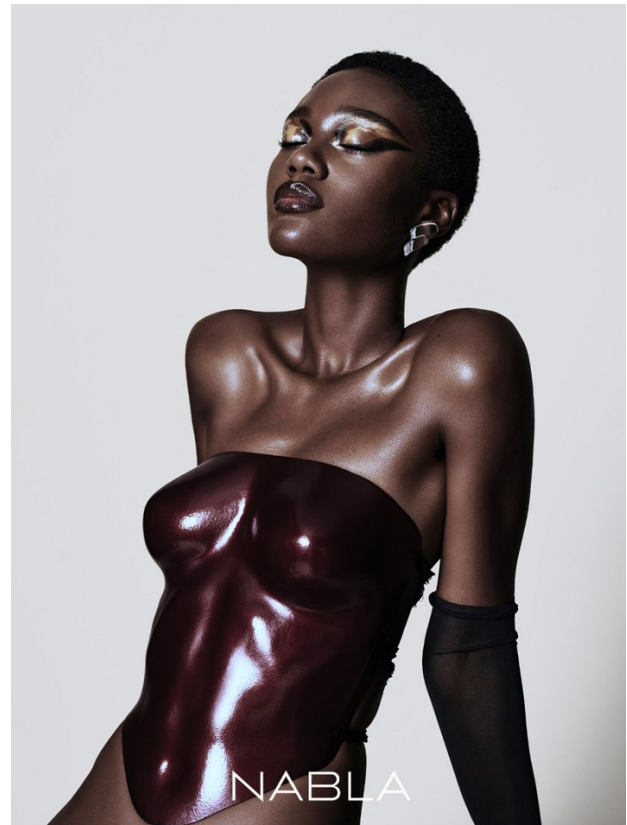

BOSS MODELS

CAPE TOWN

JANINA TATI

Height: 178cm Bust: 81cm Waist: 61cm Hips: 89cm Shoe: 7 UK Hair: Dark Brown Eyes: Dark Brown

BOSS MODELS

CAPE TOWN

JANINA TATI

Height: 178cm Bust: 81cm Waist: 61cm Hips: 89cm Shoe: 7 UK Hair: Dark Brown Eyes: Dark Brown