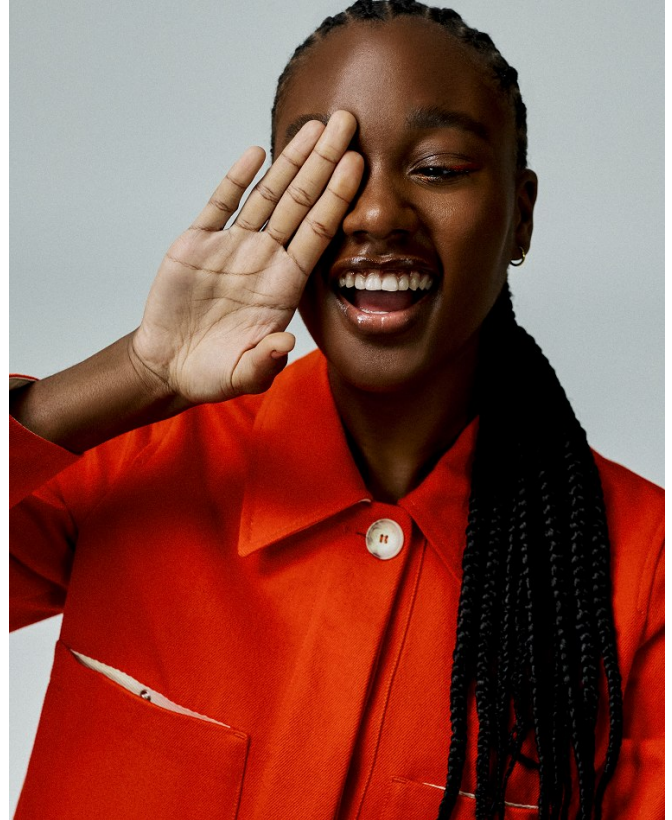

BOSS MODELS

CAPE TOWN

JANINA TATI

Height: 178cm Bust: 81cm Waist: 61cm Hips: 89cm Shoe: 7 UK Hair: Dark Brown Eyes: Dark Brown

BOSS MODELS

CAPE TOWN

JANINA TATI

Height: 178cm Bust: 81cm Waist: 61cm Hips: 89cm Shoe: 7 UK Hair: Dark Brown Eyes: Dark Brown