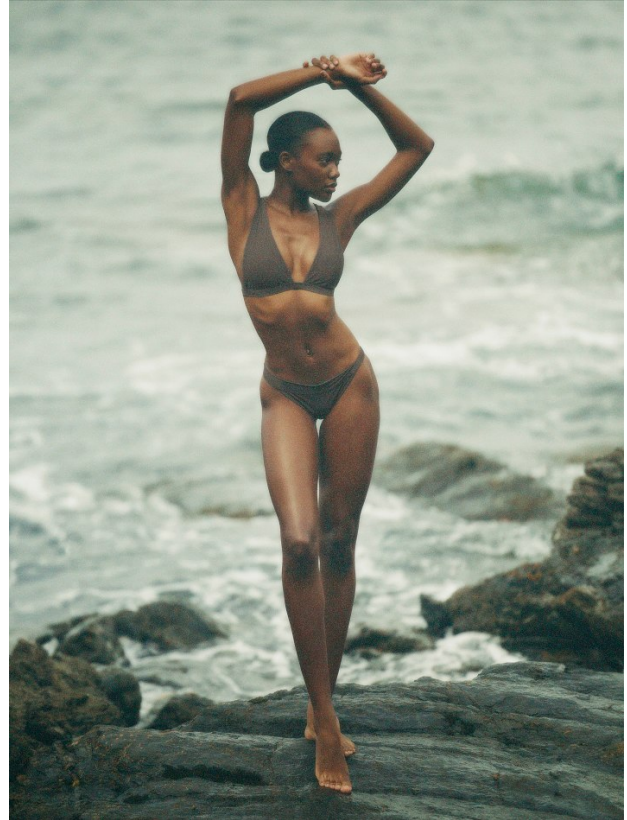

BOSS MODELS

CAPE TOWN

JANINA TATI

Height: 178cm Bust: 81cm Waist: 61cm Hips: 89cm Shoe: 7 UK Hair: Dark Brown Eyes: Dark Brown

BOSS MODELS

CAPE TOWN

JANINA TATI

Height: 178cm Bust: 81cm Waist: 61cm Hips: 89cm Shoe: 7 UK Hair: Dark Brown Eyes: Dark Brown