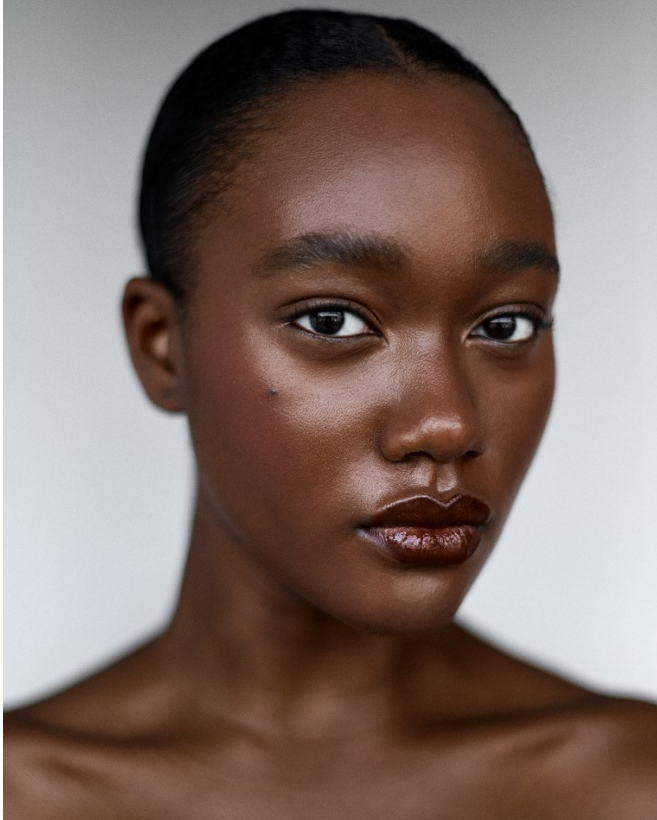

JANINA TATI

BOSS MODELS

CAPE TOWN

JANINA TATI

Height: 178cm Bust: 81cm Waist: 61cm Hips: 89cm Shoe: 7 UK Hair: Dark Brown Eyes: Dark Brown