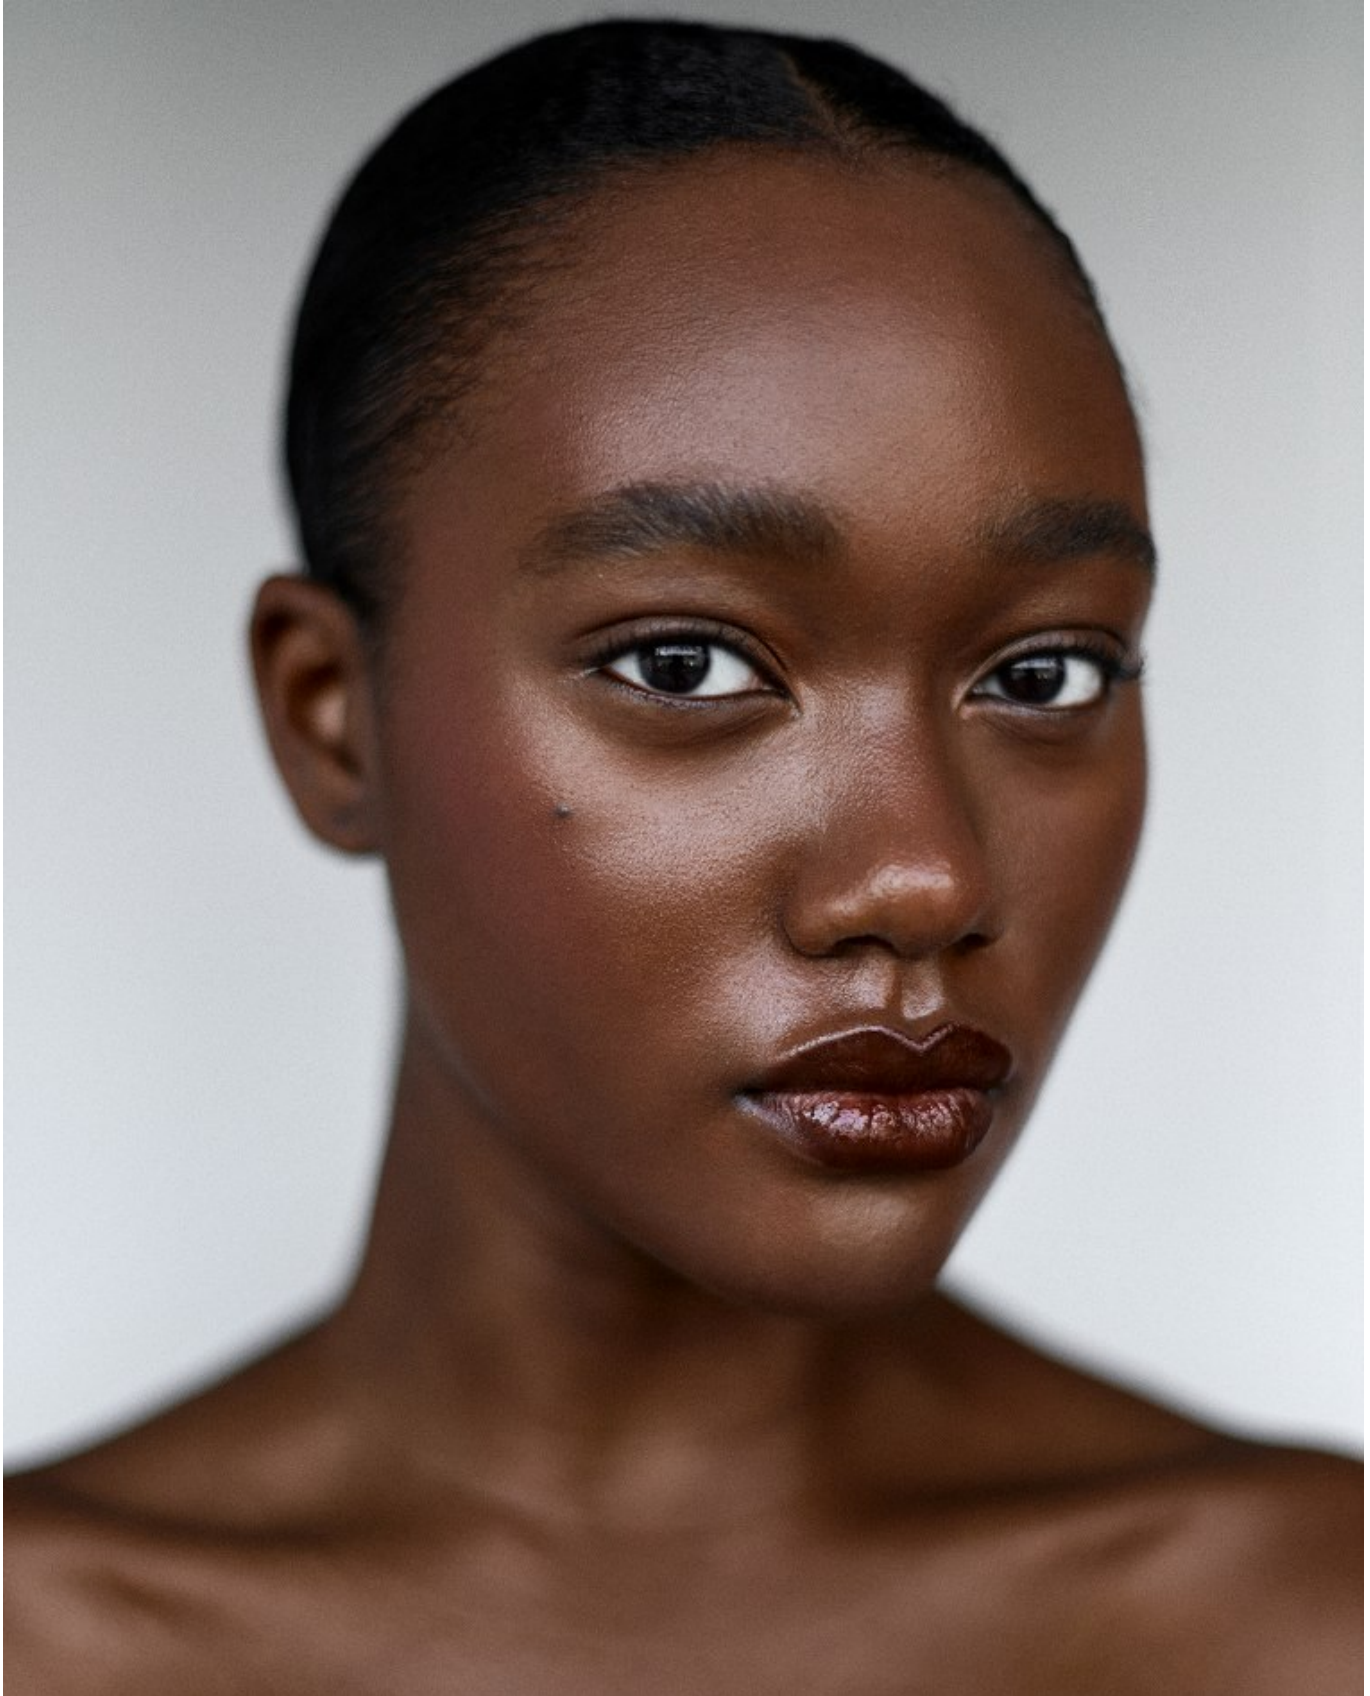

JANINA TATI

BOSS MODELS

CAPE TOWN

JANINA TATI

Height: 178cm Bust: 81cm Waist: 61cm Hips: 89cm Shoe: 7 UK Hair: Dark Brown Eyes: Dark Brown