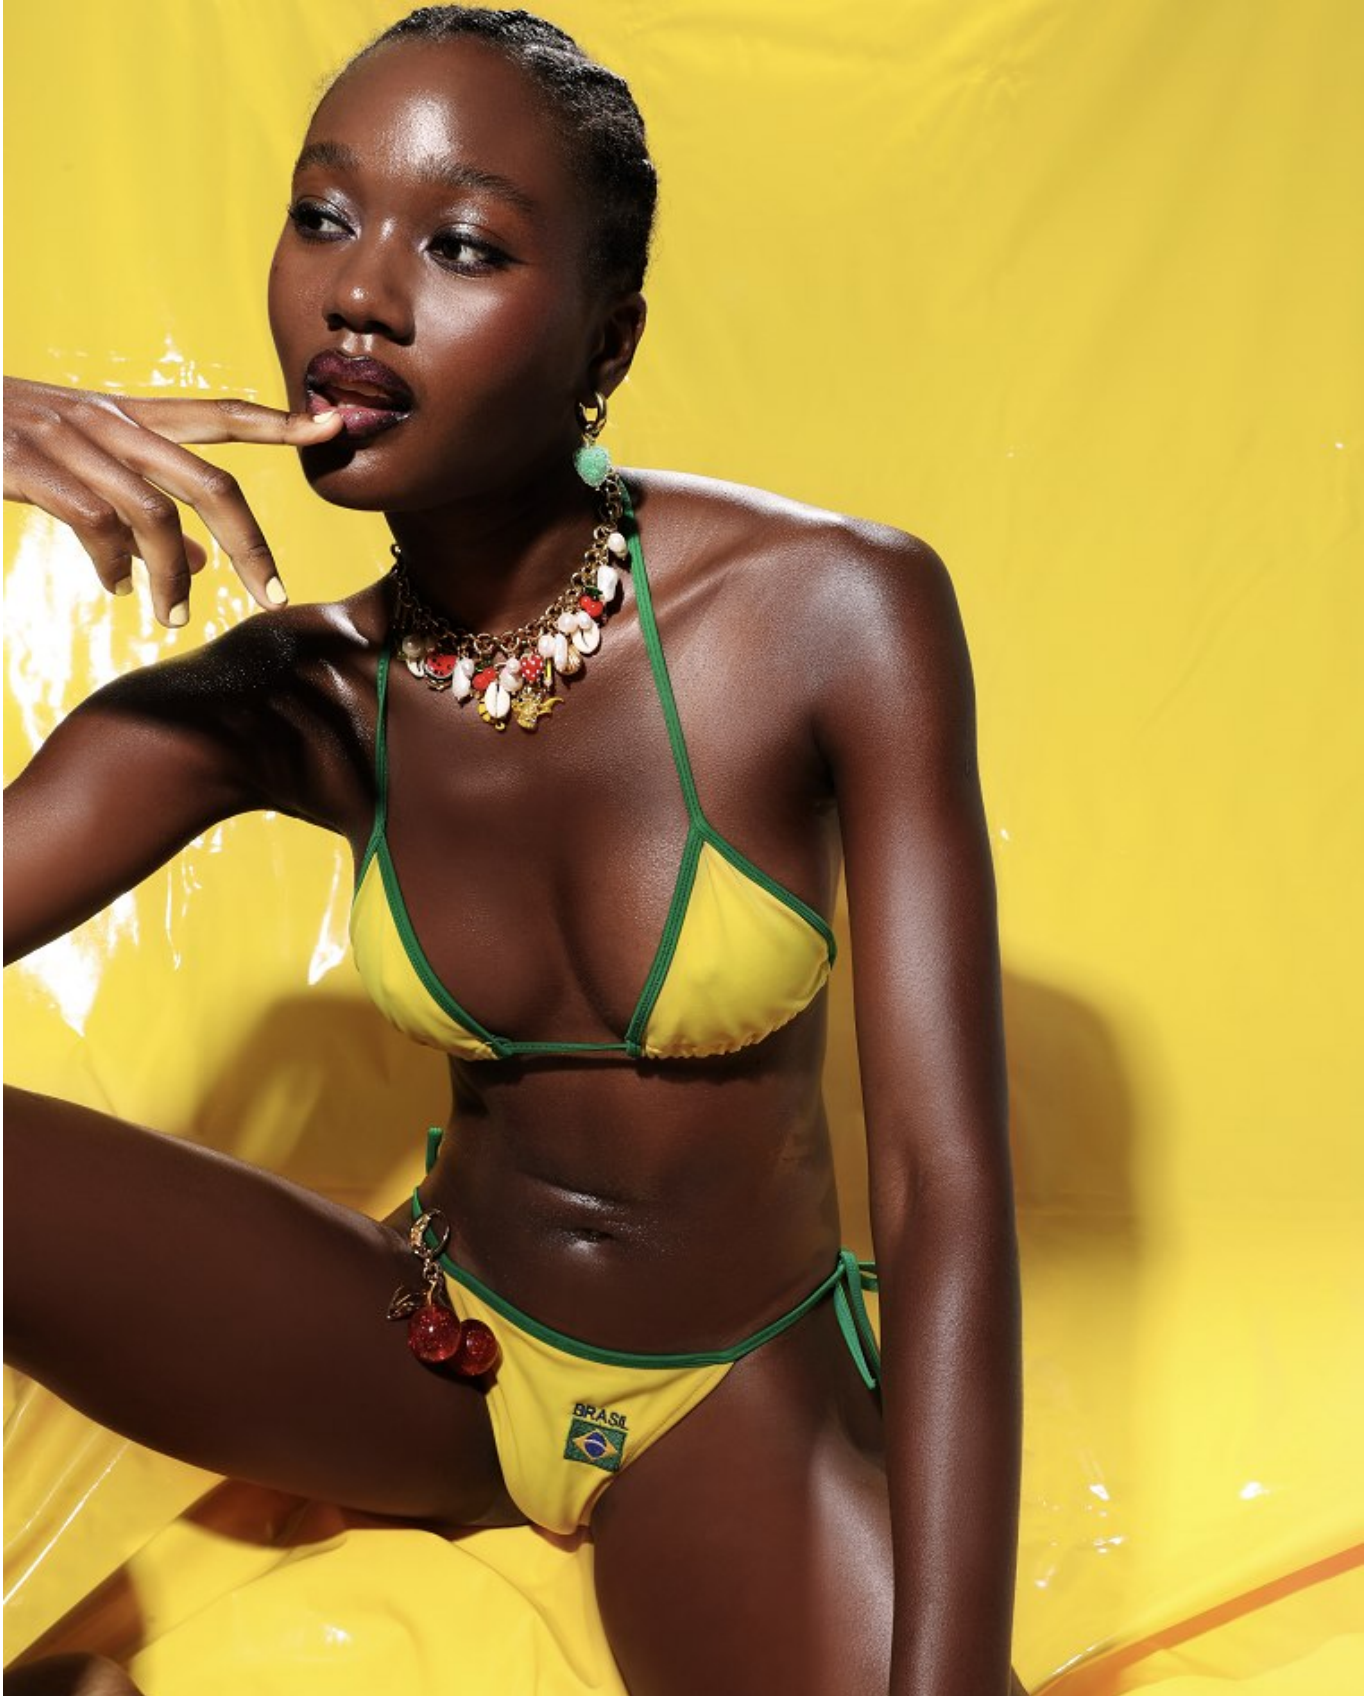

JANINA TATI

BOSS MODELS

CAPE TOWN

JANINA TATI

Height: 178cm Bust: 81cm Waist: 61cm Hips: 89cm Shoe: 7 UK Hair: Dark Brown Eyes: Dark Brown