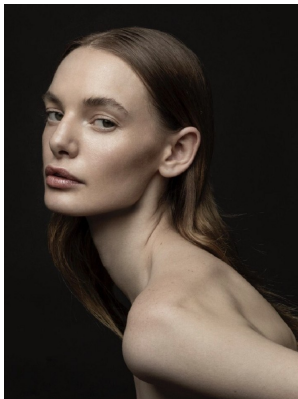

BOSS MODELS

CAPE TOWN

DANIELLE VAN RANDEN

Height: 186cm Bust: 81cm Waist: 63cm Hips: 94cm Shoe: 7 UK Hair: Light Brown Eyes: Green/Grey

BOSS MODELS

CAPE TOWN

DANIELLE VAN RANDEN

Height: 186cm Bust: 81cm Waist: 63cm Hips: 94cm Shoe: 7 UK Hair: Light Brown Eyes: Green/Grey

BOSS MODELS

CAPE TOWN

DANIELLE VAN RANDEN

Height: 186cm Bust: 81cm Waist: 63cm Hips: 94cm Shoe: 7 UK Hair: Light Brown Eyes: Green/Grey