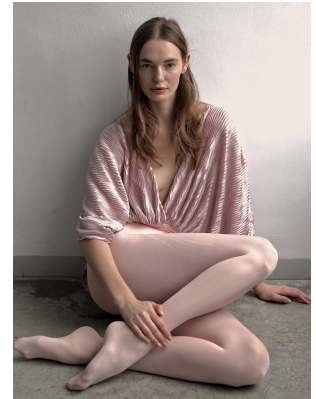

BOSS MODELS

CAPE TOWN

DANIELLE VAN RANDEN

Height: 186cm Bust: 81cm Waist: 63cm Hips: 94cm Shoe: 7 UK Hair: Light Brown Eyes: Green/Grey

BOSS MODELS

CAPE TOWN

DANIELLE VAN RANDEN

Height: 186cm Bust: 81cm Waist: 63cm Hips: 94cm Shoe: 7 UK Hair: Light Brown Eyes: Green/Grey

BOSS MODELS

CAPE TOWN

DANIELLE VAN RANDEN

Height: 186cm Bust: 81cm Waist: 63cm Hips: 94cm Shoe: 7 UK Hair: Light Brown Eyes: Green/Grey