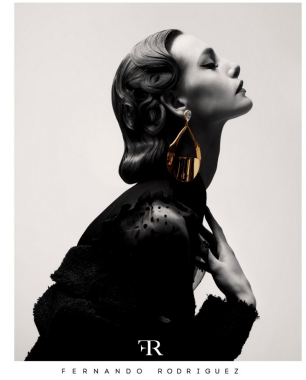

BOSS MODELS

CAPE TOWN

DANIELLE VAN RANDEN

Height: 186cm Bust: 81cm Waist: 63cm Hips: 94cm Shoe: 7 UK Hair: Light Brown Eyes: Green/Grey

BOSS MODELS

CAPE TOWN

DANIELLE VAN RANDEN

Height: 186cm Bust: 81cm Waist: 63cm Hips: 94cm Shoe: 7 UK Hair: Light Brown Eyes: Green/Grey

BOSS MODELS

CAPE TOWN

DANIELLE VAN RANDEN

Height: 186cm Bust: 81cm Waist: 63cm Hips: 94cm Shoe: 7 UK Hair: Light Brown Eyes: Green/Grey