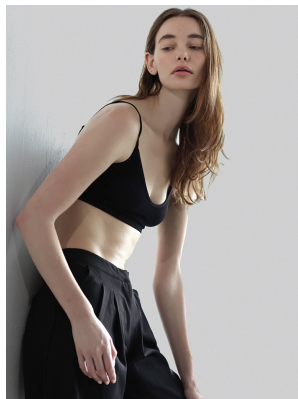

BOSS MODELS

CAPE TOWN

DANIELLE VAN RANDEN

Height: 186cm Bust: 81cm Waist: 63cm Hips: 94cm Shoe: 7 UK Hair: Light Brown Eyes: Green/Grey

BOSS MODELS

CAPE TOWN

DANIELLE VAN RANDEN

Height: 186cm Bust: 81cm Waist: 63cm Hips: 94cm Shoe: 7 UK Hair: Light Brown Eyes: Green/Grey

BOSS MODELS

CAPE TOWN

DANIELLE VAN RANDEN

Height: 186cm Bust: 81cm Waist: 63cm Hips: 94cm Shoe: 7 UK Hair: Light Brown Eyes: Green/Grey