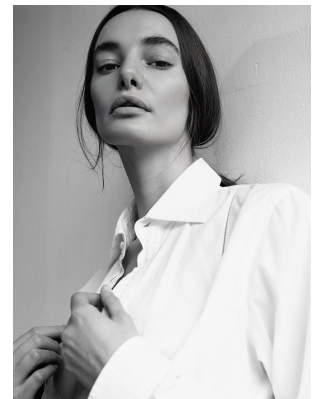

BOSS MODELS

CAPE TOWN

DANIELLE VAN RANDEN

Height: 186cm Bust: 81cm Waist: 63cm Hips: 94cm Shoe: 7 UK Hair: Light Brown Eyes: Green/Grey

BOSS MODELS

CAPE TOWN

DANIELLE VAN RANDEN

Height: 186cm Bust: 81cm Waist: 63cm Hips: 94cm Shoe: 7 UK Hair: Light Brown Eyes: Green/Grey

BOSS MODELS

CAPE TOWN

DANIELLE VAN RANDEN

Height: 186cm Bust: 81cm Waist: 63cm Hips: 94cm Shoe: 7 UK Hair: Light Brown Eyes: Green/Grey