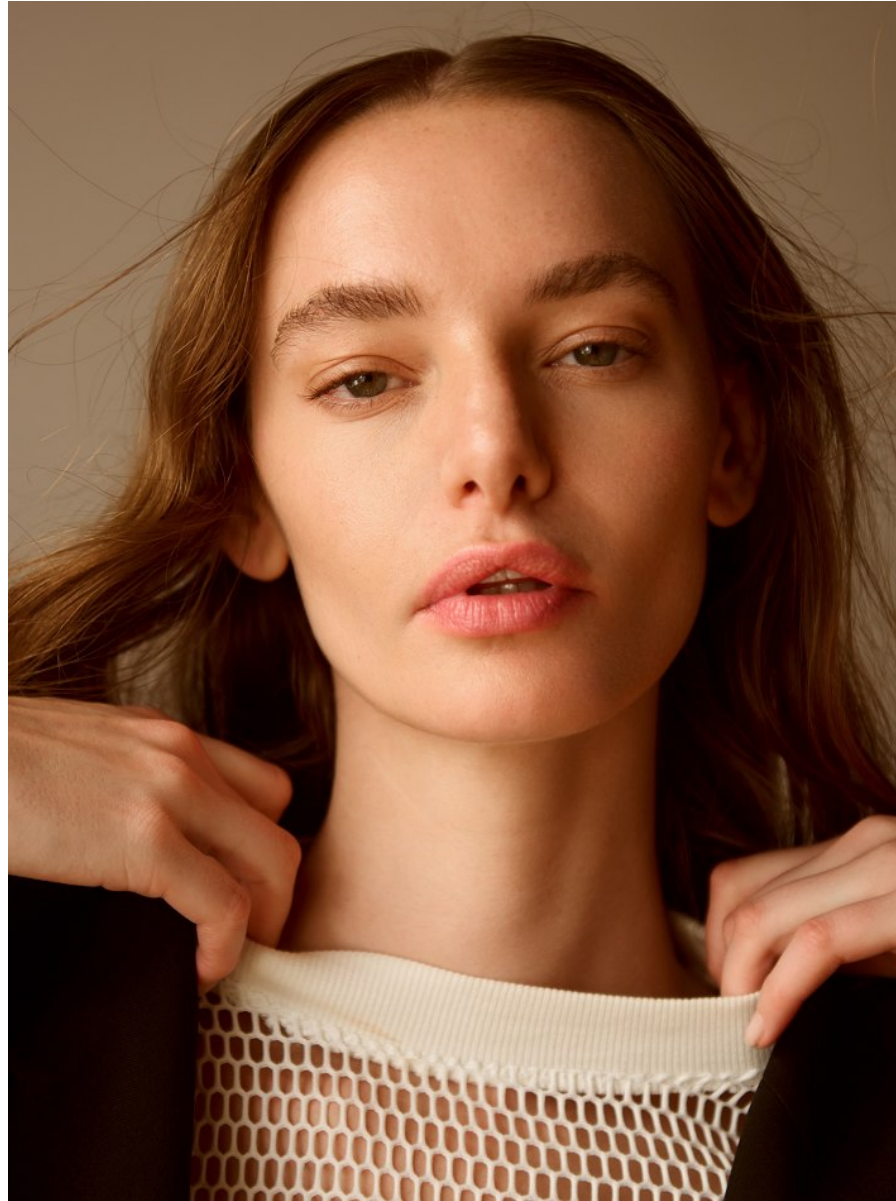

# BOSS MODELS

CAPE TOWN

DANIELLE VAN RANDEN

Height: 186cm Bust: 81cm Waist: 63cm Hips: 94cm Shoe: 7 UK Hair: Light Brown Eyes: Green/Grey