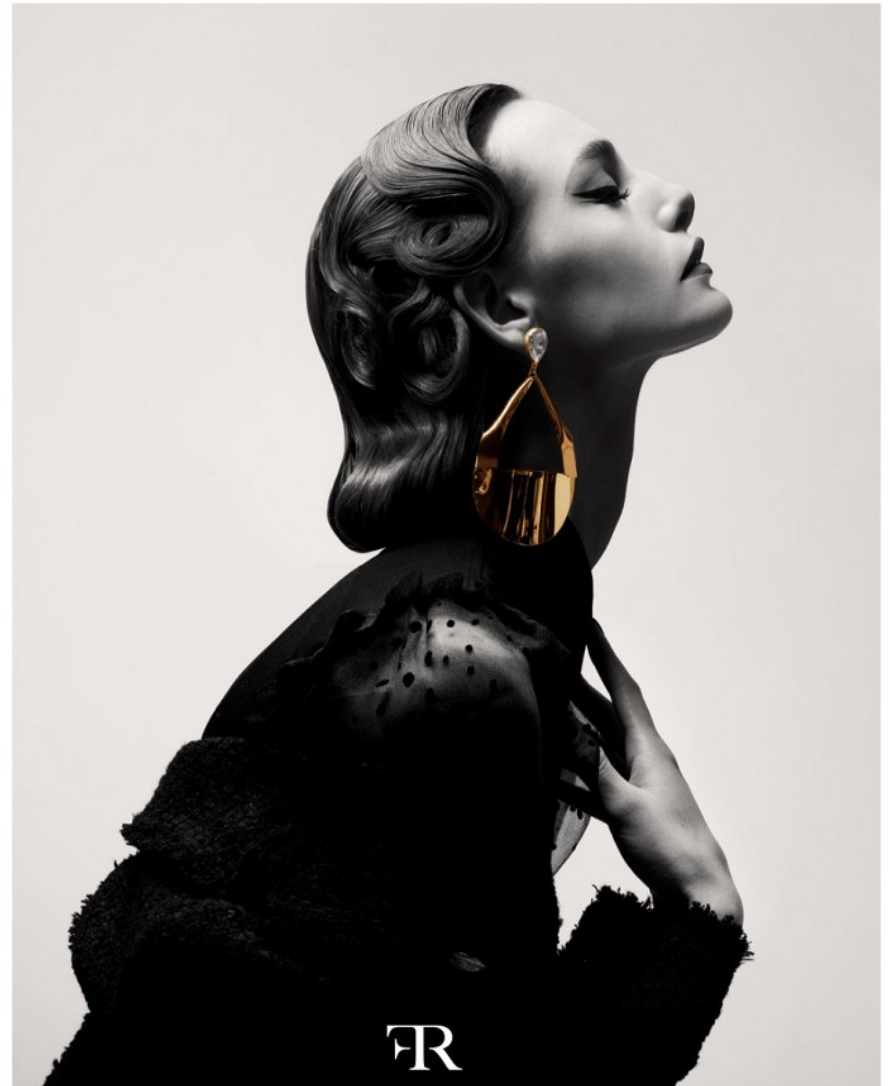

# BOSS MODELS

CAPE TOWN

FERNANDO RODRIGUEZ