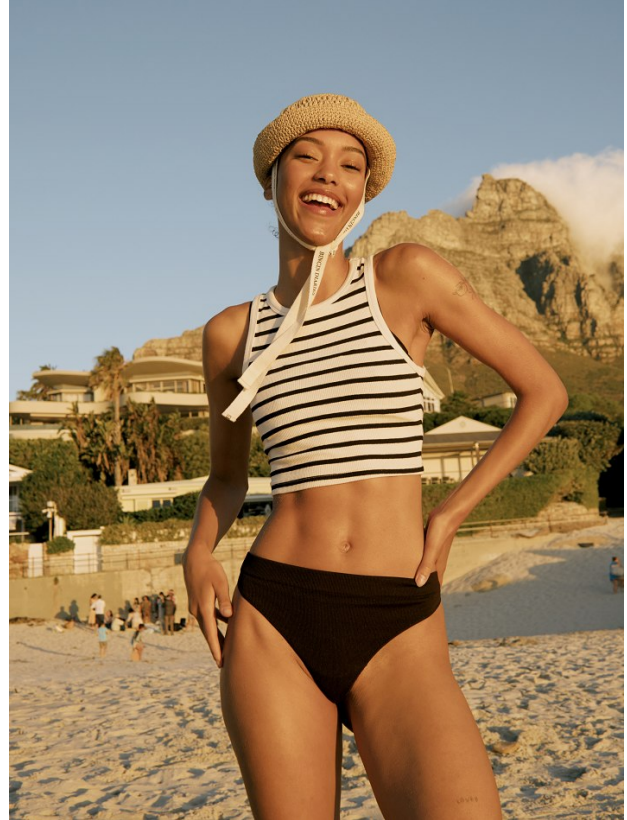

BOSS MODELS

CAPE TOWN

ASEKA STOCK

Height: 178cm Bust: 78cm Waist: 63cm Hips: 94cm Shoe: 5 UK Hair: Dark Brown Eyes: Dark Brown