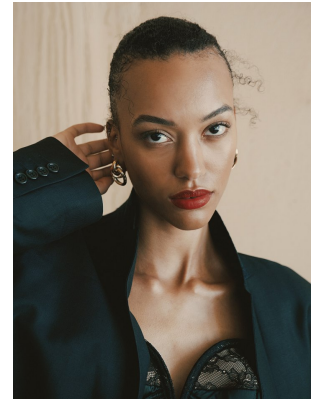

BOSS MODELS

CAPE TOWN

ASEKA STOCK

Height: 178cm Bust: 78cm Waist: 63cm Hips: 94cm Shoe: 5 UK Hair: Dark Brown Eyes: Dark Brown

BOSS MODELS

CAPE TOWN

ASEKA STOCK

Height: 178cm Bust: 78cm Waist: 63cm Hips: 94cm Shoe: 5 UK Hair: Dark Brown Eyes: Dark Brown

BOSS MODELS

CAPE TOWN

ASEKA STOCK

Height: 178cm Bust: 78cm Waist: 63cm Hips: 94cm Shoe: 5 UK Hair: Dark Brown Eyes: Dark Brown