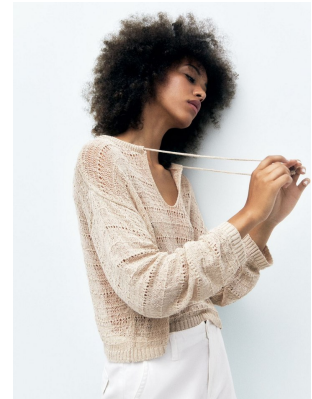

BOSS MODELS

CAPE TOWN

ASEKA STOCK

Height: 178cm Bust: 78cm Waist: 63cm Hips: 94cm Shoe: 5 UK Hair: Dark Brown Eyes: Dark Brown

BOSS MODELS

CAPE TOWN

ASEKA STOCK

Height: 178cm Bust: 78cm Waist: 63cm Hips: 94cm Shoe: 5 UK Hair: Dark Brown Eyes: Dark Brown

BOSS MODELS

CAPE TOWN

ASEKA STOCK

Height: 178cm Bust: 78cm Waist: 63cm Hips: 94cm Shoe: 5 UK Hair: Dark Brown Eyes: Dark Brown