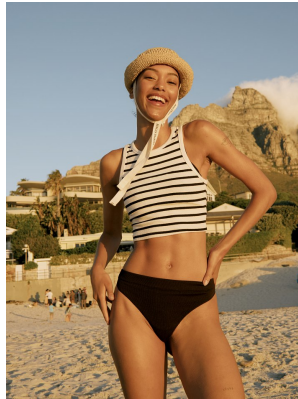

BOSS MODELS

CAPE TOWN

ASEKA STOCK

Height: 178cm Bust: 78cm Waist: 63cm Hips: 94cm Shoe: 5 UK Hair: Dark Brown Eyes: Dark Brown

BOSS MODELS

CAPE TOWN

ASEKA STOCK

Height: 178cm Bust: 78cm Waist: 63cm Hips: 94cm Shoe: 5 UK Hair: Dark Brown Eyes: Dark Brown

BOSS MODELS

CAPE TOWN

ASEKA STOCK

Height: 178cm Bust: 78cm Waist: 63cm Hips: 94cm Shoe: 5 UK Hair: Dark Brown Eyes: Dark Brown