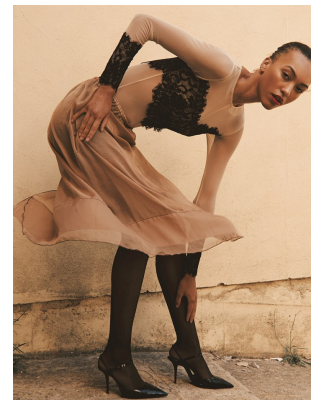

BOSS MODELS

CAPE TOWN

ASEKA STOCK

Height: 178cm Bust: 78cm Waist: 63cm Hips: 94cm Shoe: 5 UK Hair: Dark Brown Eyes: Dark Brown

BOSS MODELS

CAPE TOWN

ASEKA STOCK

Height: 178cm Bust: 78cm Waist: 63cm Hips: 94cm Shoe: 5 UK Hair: Dark Brown Eyes: Dark Brown

BOSS MODELS

CAPE TOWN

ASEKA STOCK

Height: 178cm Bust: 78cm Waist: 63cm Hips: 94cm Shoe: 5 UK Hair: Dark Brown Eyes: Dark Brown