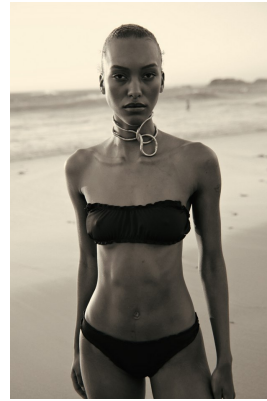

BOSS MODELS

CAPE TOWN

ASEKA STOCK

Height: 178cm Bust: 78cm Waist: 63cm Hips: 94cm Shoe: 5 UK Hair: Dark Brown Eyes: Dark Brown

BOSS MODELS

CAPE TOWN

ASEKA STOCK

Height: 178cm Bust: 78cm Waist: 63cm Hips: 94cm Shoe: 5 UK Hair: Dark Brown Eyes: Dark Brown

BOSS MODELS

CAPE TOWN

ASEKA STOCK

Height: 178cm Bust: 78cm Waist: 63cm Hips: 94cm Shoe: 5 UK Hair: Dark Brown Eyes: Dark Brown