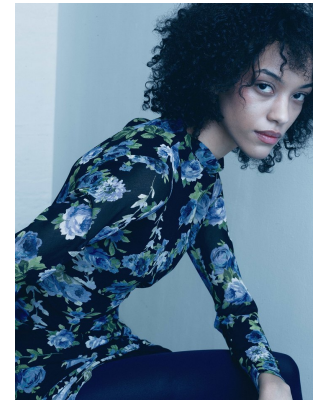

BOSS MODELS

CAPE TOWN

ASEKA STOCK

Height: 178cm Bust: 78cm Waist: 63cm Hips: 94cm Shoe: 5 UK Hair: Dark Brown Eyes: Dark Brown

BOSS MODELS

CAPE TOWN

ASEKA STOCK

Height: 178cm Bust: 78cm Waist: 63cm Hips: 94cm Shoe: 5 UK Hair: Dark Brown Eyes: Dark Brown

BOSS MODELS

CAPE TOWN

ASEKA STOCK

Height: 178cm Bust: 78cm Waist: 63cm Hips: 94cm Shoe: 5 UK Hair: Dark Brown Eyes: Dark Brown