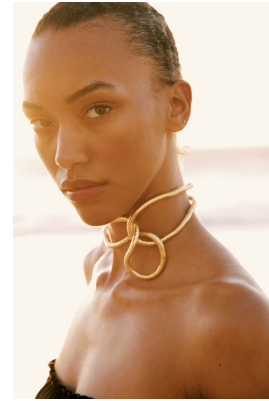

BOSS MODELS

CAPE TOWN

ASEKA STOCK

Height: 178cm Bust: 78cm Waist: 63cm Hips: 94cm Shoe: 5 UK Hair: Dark Brown Eyes: Dark Brown

BOSS MODELS

CAPE TOWN

ASEKA STOCK

Height: 178cm Bust: 78cm Waist: 63cm Hips: 94cm Shoe: 5 UK Hair: Dark Brown Eyes: Dark Brown

BOSS MODELS

CAPE TOWN

ASEKA STOCK

Height: 178cm Bust: 78cm Waist: 63cm Hips: 94cm Shoe: 5 UK Hair: Dark Brown Eyes: Dark Brown