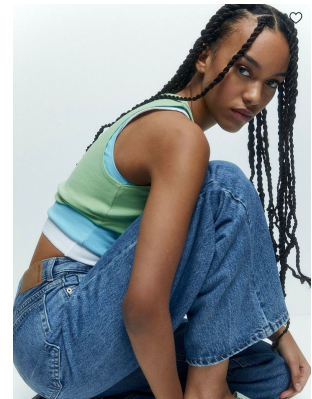

BOSS MODELS

CAPE TOWN

ASEKA STOCK

Height: 178cm Bust: 78cm Waist: 63cm Hips: 94cm Shoe: 5 UK Hair: Dark Brown Eyes: Dark Brown

BOSS MODELS

CAPE TOWN

ASEKA STOCK

Height: 178cm Bust: 78cm Waist: 63cm Hips: 94cm Shoe: 5 UK Hair: Dark Brown Eyes: Dark Brown

BOSS MODELS

CAPE TOWN

ASEKA STOCK

Height: 178cm Bust: 78cm Waist: 63cm Hips: 94cm Shoe: 5 UK Hair: Dark Brown Eyes: Dark Brown