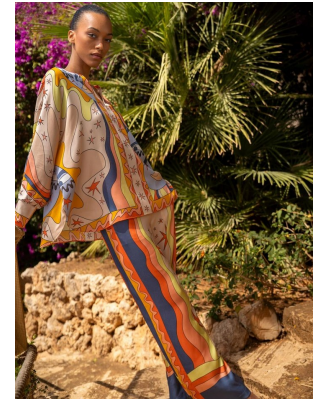

BOSS MODELS

CAPE TOWN

ASEKA STOCK

Height: 178cm Bust: 78cm Waist: 63cm Hips: 94cm Shoe: 5 UK Hair: Dark Brown Eyes: Dark Brown

BOSS MODELS

CAPE TOWN

ASEKA STOCK

Height: 178cm Bust: 78cm Waist: 63cm Hips: 94cm Shoe: 5 UK Hair: Dark Brown Eyes: Dark Brown

BOSS MODELS

CAPE TOWN

ASEKA STOCK

Height: 178cm Bust: 78cm Waist: 63cm Hips: 94cm Shoe: 5 UK Hair: Dark Brown Eyes: Dark Brown