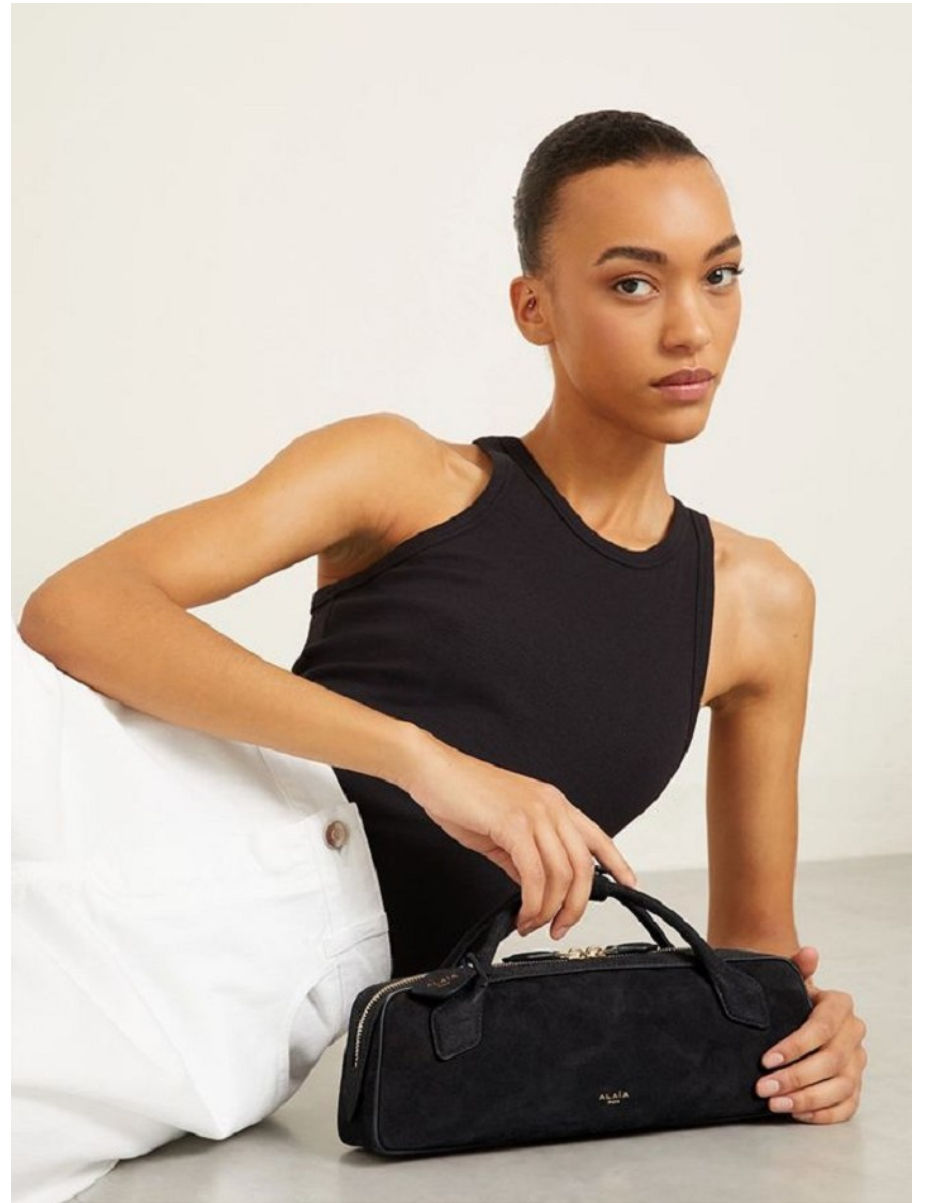

BOSS MODELS

CAPE TOWN

ASEKA STOCK

Height: 178cm Bust: 78cm Waist: 63cm Hips: 94cm Shoe: 5 UK Hair: Dark Brown Eyes: Dark Brown