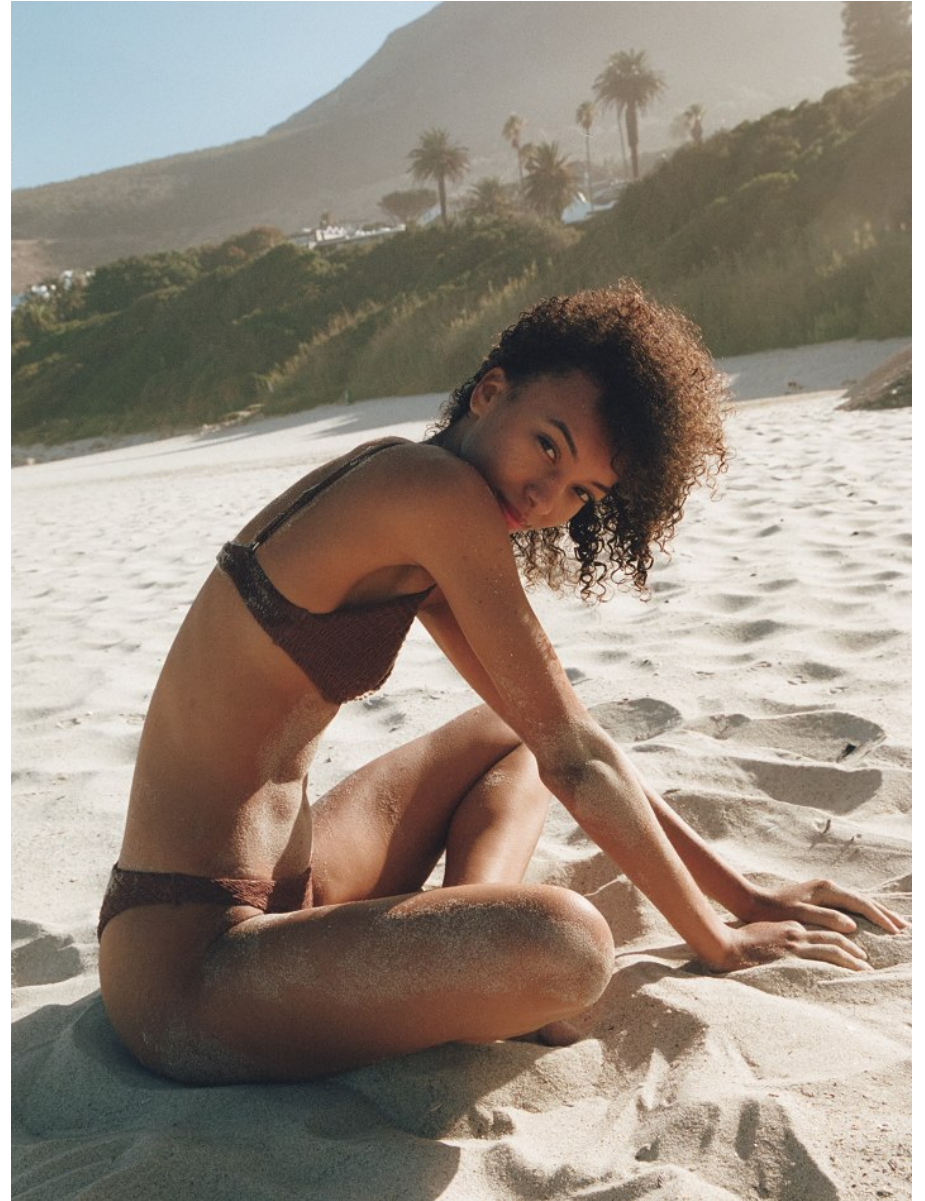

BOSS MODELS

CAPE TOWN

ASEKA STOCK

Height: 178cm Bust: 78cm Waist: 63cm Hips: 94cm Shoe: 5 UK Hair: Dark Brown Eyes: Dark Brown

BOSS MODELS

CAPE TOWN

ASEKA STOCK

Height: 178cm Bust: 78cm Waist: 63cm Hips: 94cm Shoe: 5 UK Hair: Dark Brown Eyes: Dark Brown