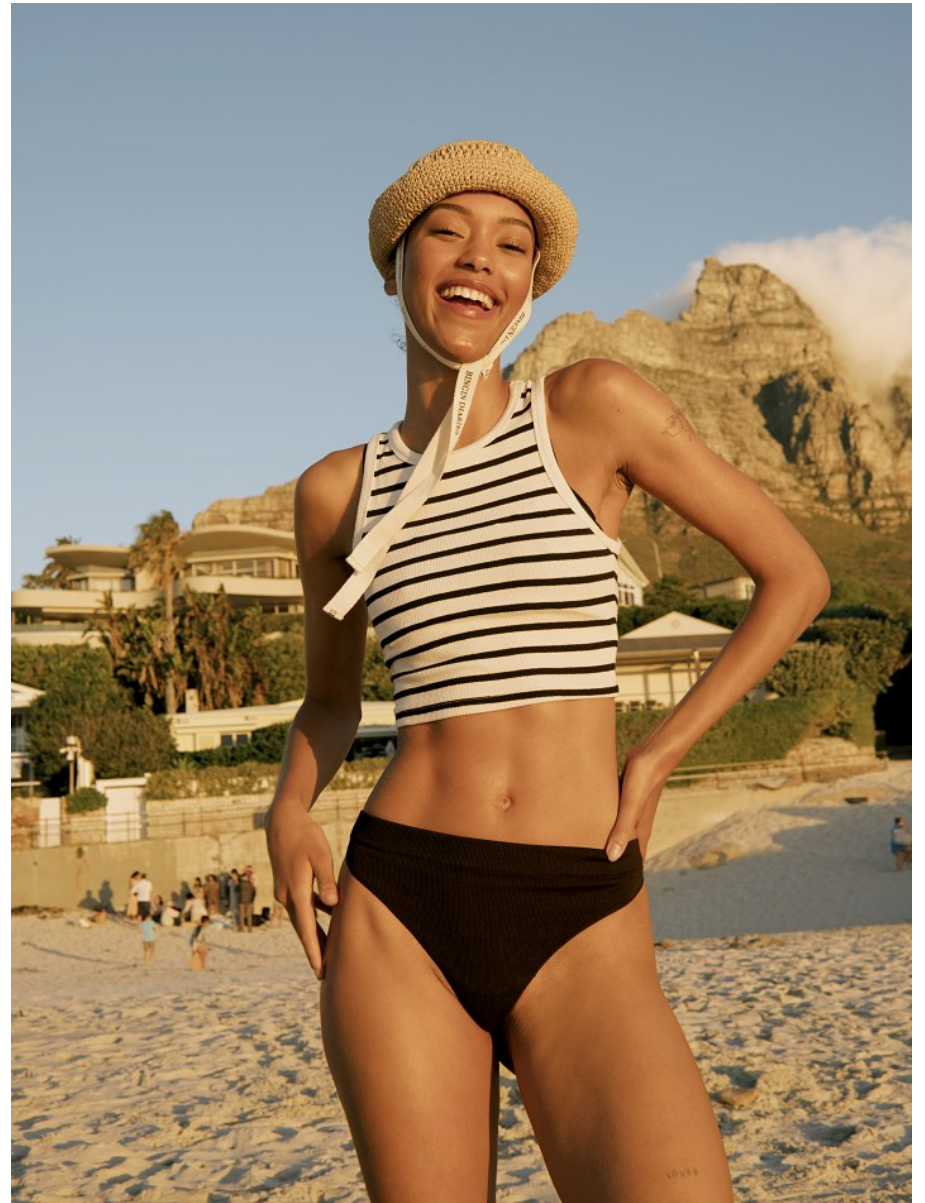

BOSS MODELS

CAPE TOWN

ASEKA STOCK

Height: 178cm Bust: 78cm Waist: 63cm Hips: 94cm Shoe: 5 UK Hair: Dark Brown Eyes: Dark Brown