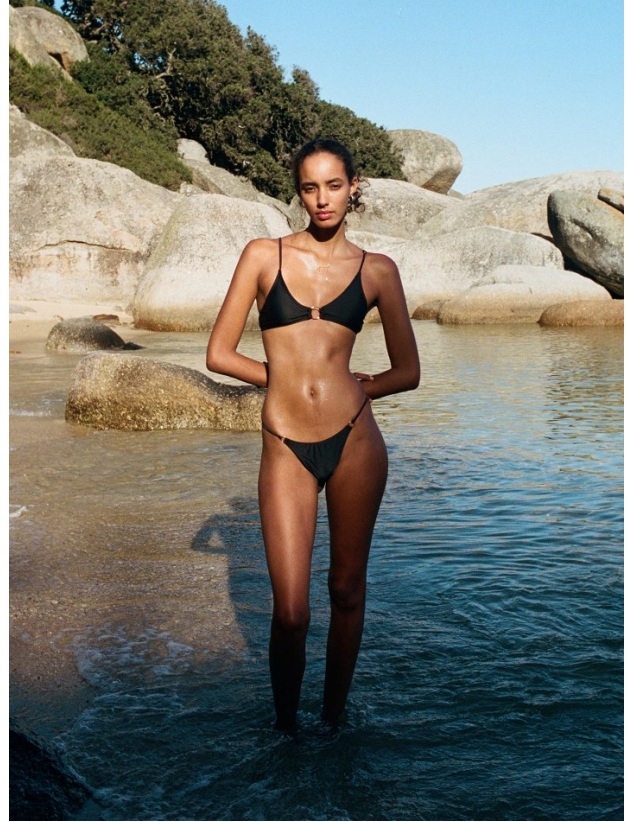

BOSS MODELS

CAPE TOWN

LINA CLAUS

Height: 181cm Bust: 88cm Waist: 58cm Hips: 92cm Shoe: 7.5 UK Hair: Brown Eyes: Brown