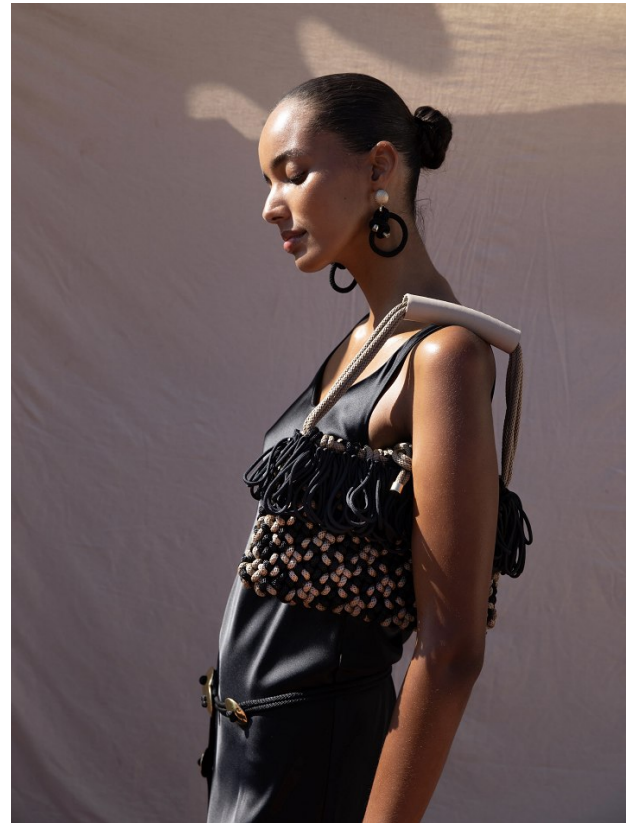

# BOSS MODELS

CAPE TOWN

LINA CLAUS

Height: 181cm Bust: 88cm Waist: 58cm Hips: 92cm Shoe: 7.5 UK Hair: Brown Eyes: Brown