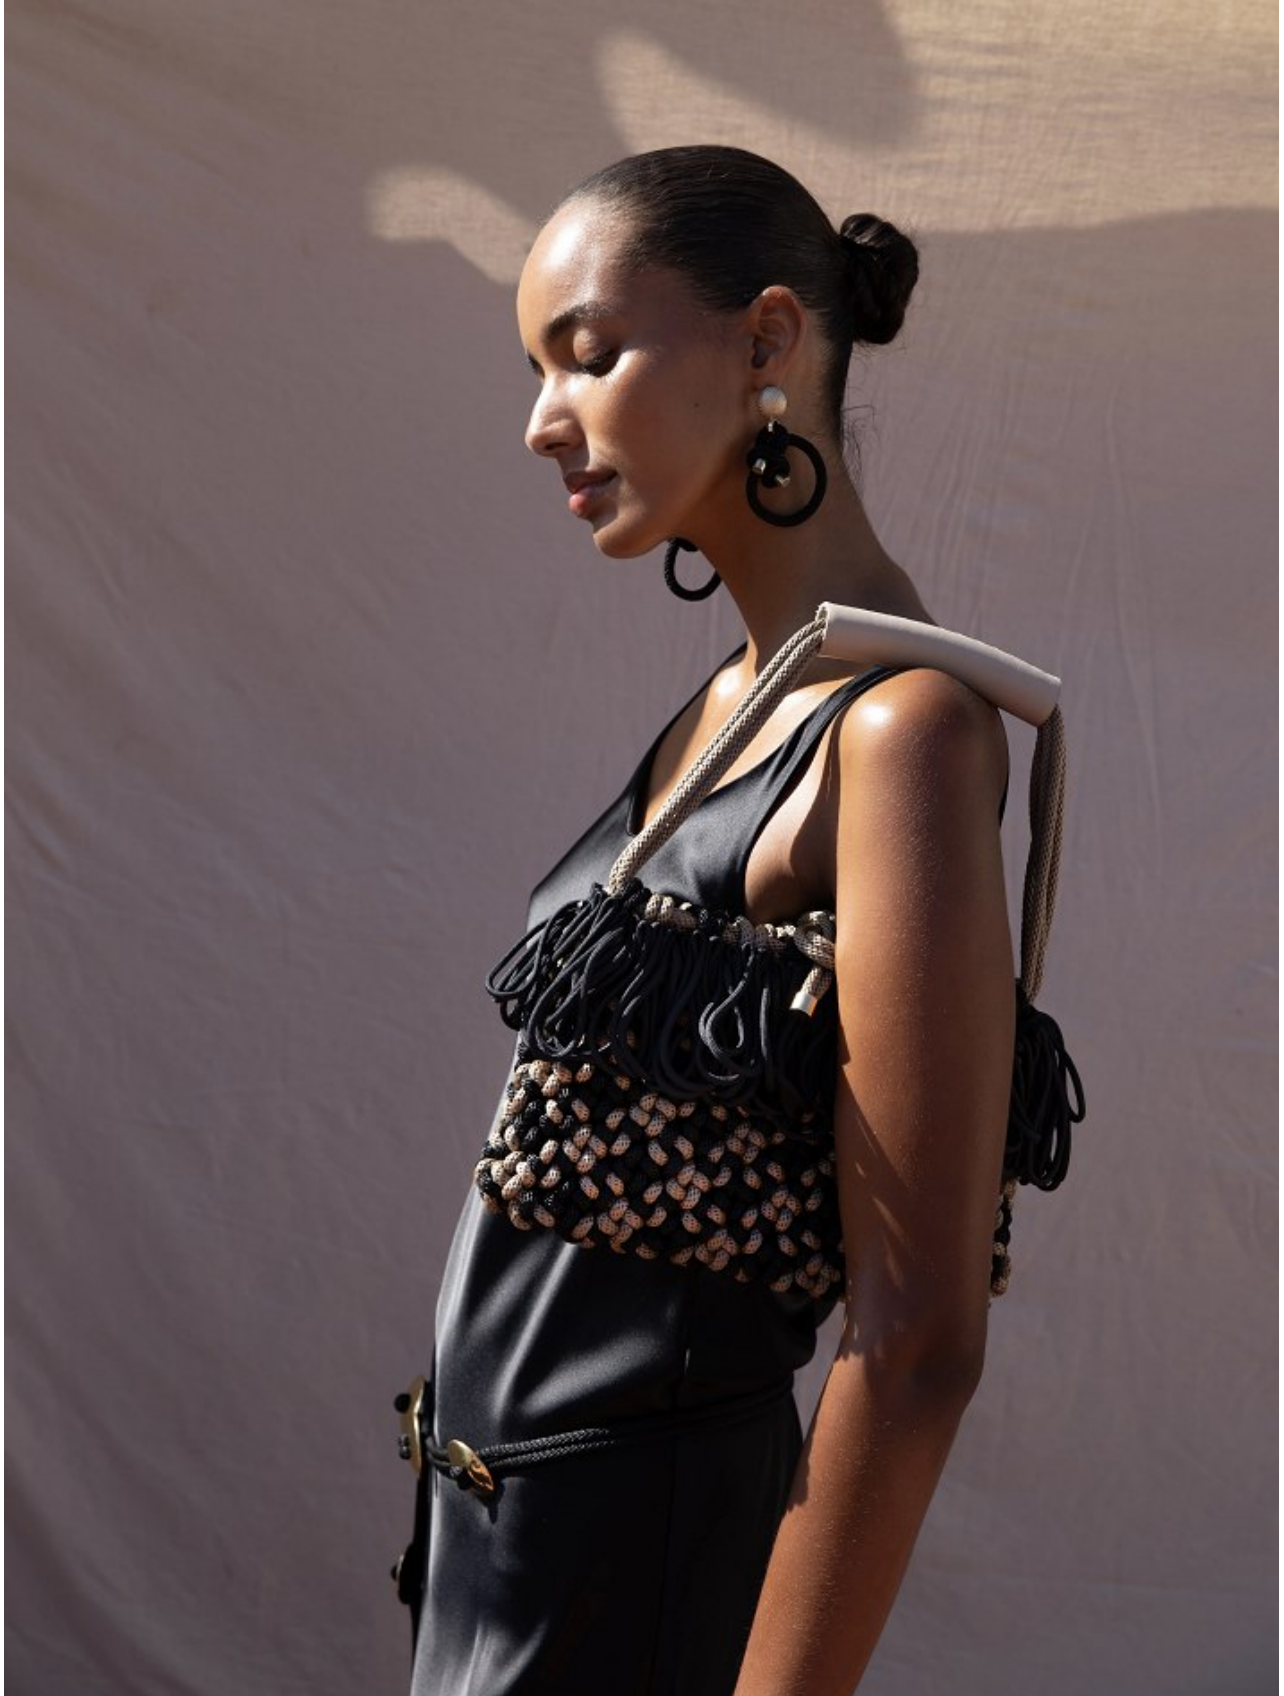

BOSS MODELS

CAPE TOWN

LINA CLAUS

Height: 181cm Bust: 88cm Waist: 58cm Hips: 92cm Shoe: 7.5 UK Hair: Brown Eyes: Brown