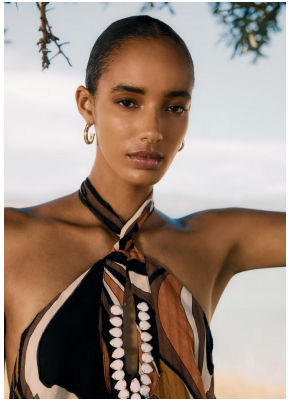

# BOSS MODELS

CAPE TOWN

LINA CLAUS

Height: 181cm Bust: 88cm Waist: 58cm Hips: 92cm Shoe: 7.5 UK Hair: Brown Eyes: Brown