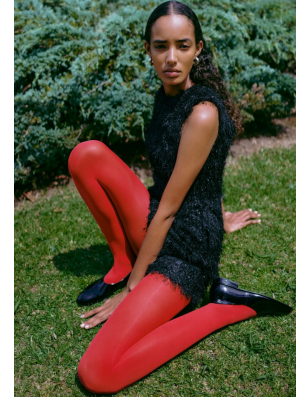

BOSS MODELS

CAPE TOWN

LINA CLAUS

Height: 181cm Bust: 88cm Waist: 58cm Hips: 92cm Shoe: 7.5 UK Hair: Brown Eyes: Brown