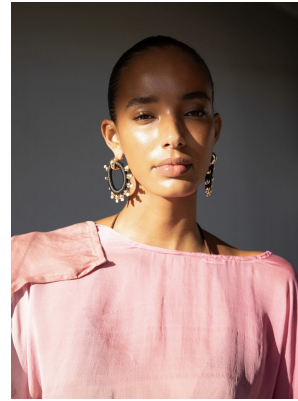

# BOSS MODELS

CAPE TOWN

LINA CLAUS

Height: 181cm Bust: 88cm Waist: 58cm Hips: 92cm Shoe: 7.5 UK Hair: Brown Eyes: Brown

# BOSS MODELS

CAPE TOWN