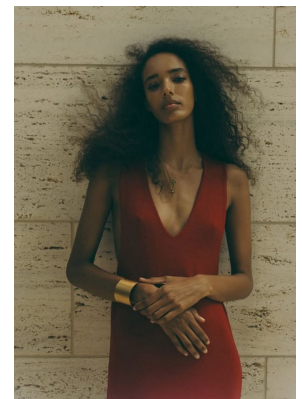

# BOSS MODELS

CAPE TOWN

LINA CLAUS

Height: 181cm Bust: 88cm Waist: 58cm Hips: 92cm Shoe: 7.5 UK Hair: Brown Eyes: Brown

# BOSS MODELS

CAPE TOWN