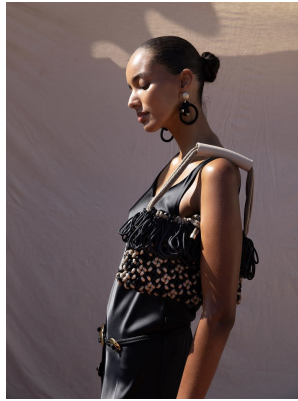

# BOSS MODELS

CAPE TOWN

LINA CLAUS

Height: 181cm Bust: 88cm Waist: 58cm Hips: 92cm Shoe: 7.5 UK Hair: Brown Eyes: Brown

# BOSS MODELS

CAPE TOWN