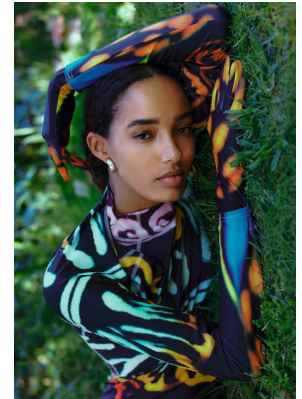

# BOSS MODELS

CAPE TOWN

LINA CLAUS

Height: 181cm Bust: 88cm Waist: 58cm Hips: 92cm Shoe: 7.5 UK Hair: Brown Eyes: Brown