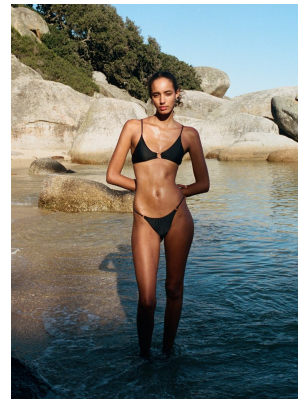

# BOSS MODELS

CAPE TOWN

LINA CLAUS

Height: 181cm Bust: 88cm Waist: 58cm Hips: 92cm Shoe: 7.5 UK Hair: Brown Eyes: Brown

# BOSS MODELS

CAPE TOWN