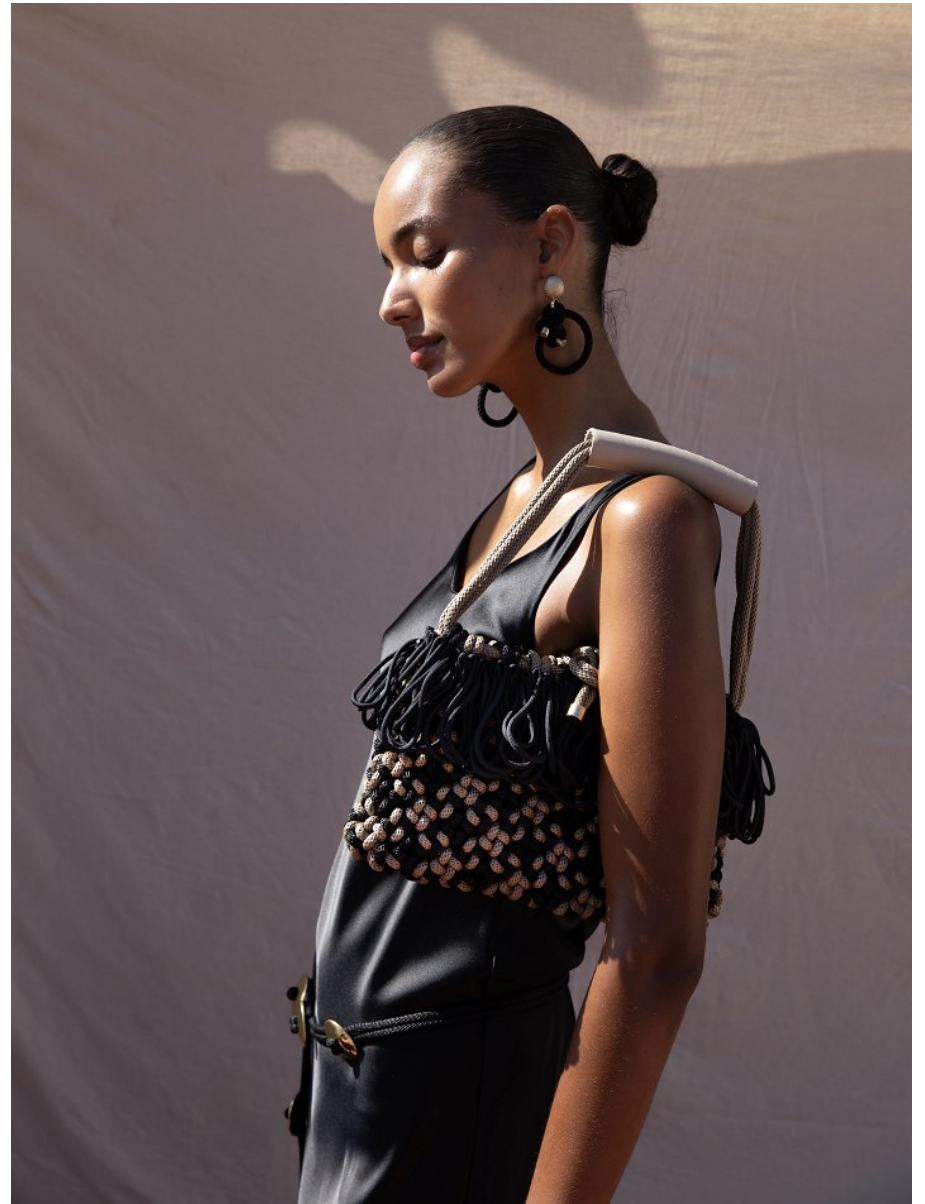

BOSS MODELS

CAPE TOWN

LINA CLAUS

Height: 181cm Bust: 88cm Waist: 58cm Hips: 92cm Shoe: 7.5 UK Hair: Brown Eyes: Brown

BOSS MODELS

CAPE TOWN

LINA CLAUS

Height: 181cm Bust: 88cm Waist: 58cm Hips: 92cm Shoe: 7.5 UK Hair: Brown Eyes: Brown