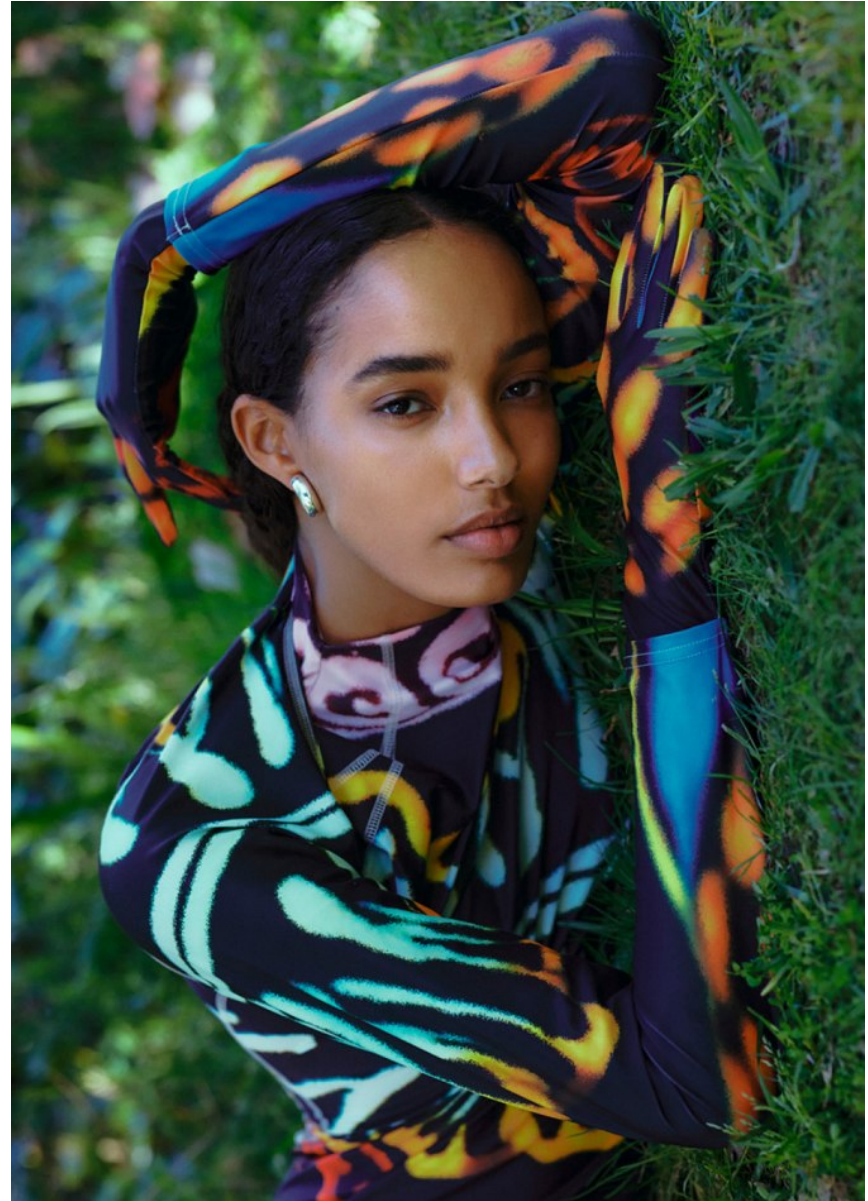

BOSS MODELS

CAPE TOWN

LINA CLAUS

Height: 181cm Bust: 88cm Waist: 58cm Hips: 92cm Shoe: 7.5 UK Hair: Brown Eyes: Brown