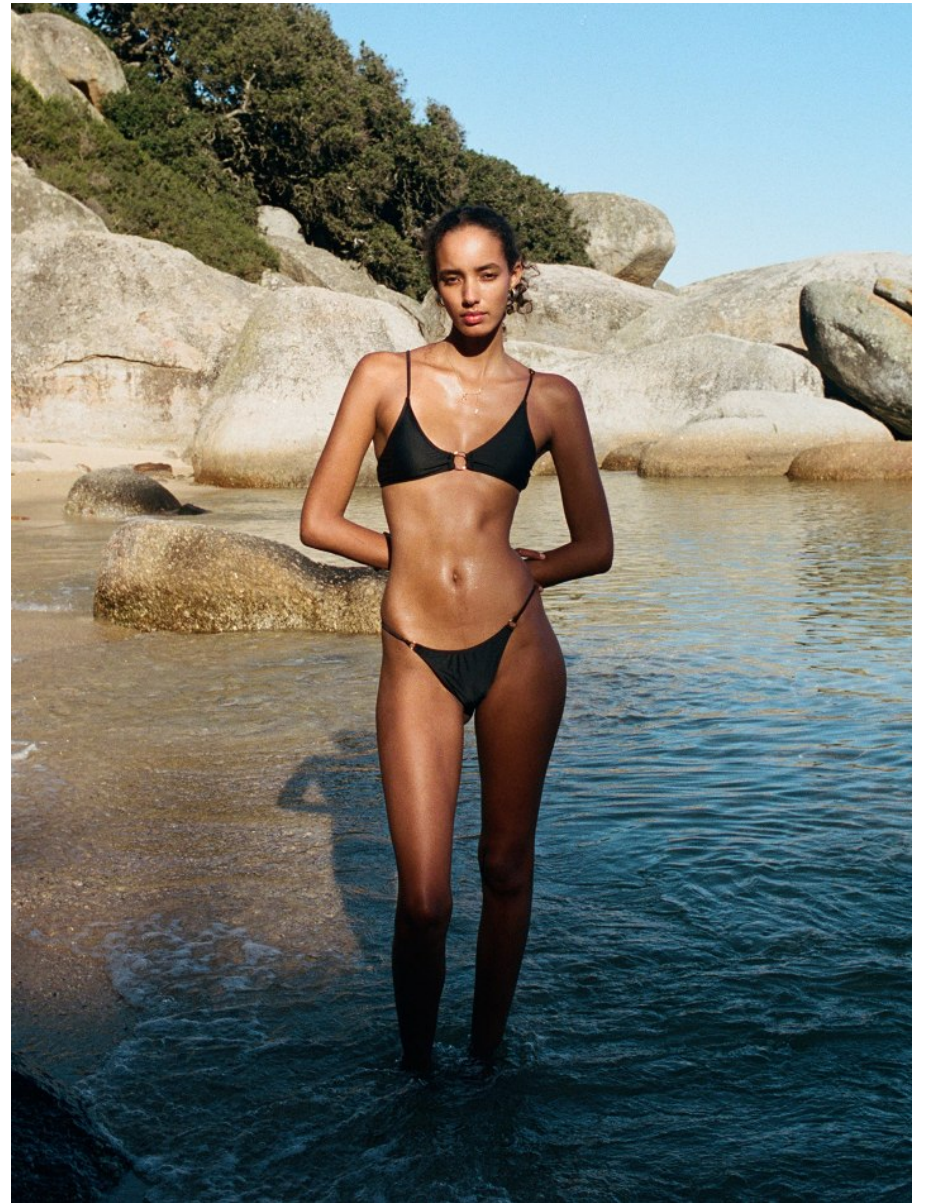

BOSS MODELS

CAPE TOWN

LINA CLAUS

Height: 181cm Bust: 88cm Waist: 58cm Hips: 92cm Shoe: 7.5 UK Hair: Brown Eyes: Brown