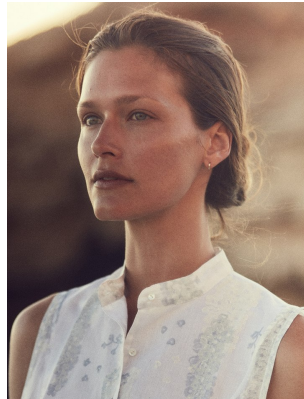

BOSS MODELS

CAPE TOWN

DENNI PARKINSON

Height: 177cm Bust: 89cm Waist: 68cm Hips: 93cm Shoe: 7 UK Hair: Light Brown Eyes: Green

BOSS MODELS

CAPE TOWN

DENNI PARKINSON

Height: 177cm Bust: 89cm Waist: 68cm Hips: 93cm Shoe: 7 UK Hair: Light Brown Eyes: Green

BOSS MODELS

CAPE TOWN

DENNI PARKINSON

Height: 177cm Bust: 89cm Waist: 68cm Hips: 93cm Shoe: 7 UK Hair: Light Brown Eyes: Green