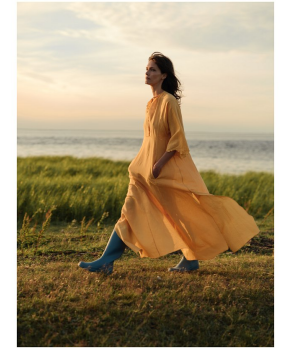

BOSS MODELS

CAPE TOWN

DENNI PARKINSON

Height: 177cm Bust: 89cm Waist: 68cm Hips: 93cm Shoe: 7 UK Hair: Light Brown Eyes: Green

BOSS MODELS

CAPE TOWN

DENNI PARKINSON

Height: 177cm Bust: 89cm Waist: 68cm Hips: 93cm Shoe: 7 UK Hair: Light Brown Eyes: Green

BOSS MODELS

CAPE TOWN

DENNI PARKINSON

Height: 177cm Bust: 89cm Waist: 68cm Hips: 93cm Shoe: 7 UK Hair: Light Brown Eyes: Green