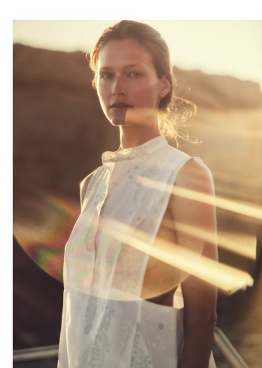

BOSS MODELS

CAPE TOWN

DENNI PARKINSON

Height: 177cm Bust: 89cm Waist: 68cm Hips: 93cm Shoe: 7 UK Hair: Light Brown Eyes: Green

BOSS MODELS

CAPE TOWN

DENNI PARKINSON

Height: 177cm Bust: 89cm Waist: 68cm Hips: 93cm Shoe: 7 UK Hair: Light Brown Eyes: Green

BOSS MODELS

CAPE TOWN

DENNI PARKINSON

Height: 177cm Bust: 89cm Waist: 68cm Hips: 93cm Shoe: 7 UK Hair: Light Brown Eyes: Green