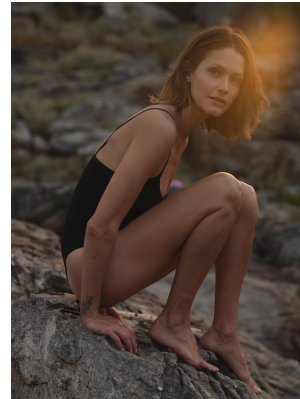

BOSS MODELS

CAPE TOWN

DENNI PARKINSON

Height: 177cm Bust: 89cm Waist: 68cm Hips: 93cm Shoe: 7 UK Hair: Light Brown Eyes: Green

BOSS MODELS

CAPE TOWN

DENNI PARKINSON

Height: 177cm Bust: 89cm Waist: 68cm Hips: 93cm Shoe: 7 UK Hair: Light Brown Eyes: Green

BOSS MODELS

CAPE TOWN

DENNI PARKINSON

Height: 177cm Bust: 89cm Waist: 68cm Hips: 93cm Shoe: 7 UK Hair: Light Brown Eyes: Green