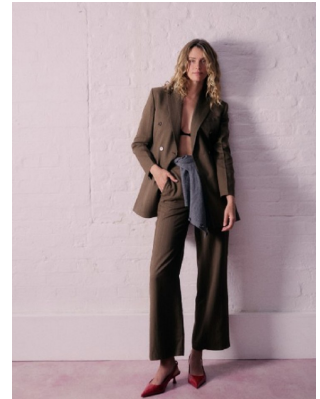

# BOSS MODELS

CAPE TOWN

ANNA DAVOLL

Height: 182cm Bust: 90cm Waist: 68cm Hips: 98cm Shoe: 6.5 UK Hair: Blonde Eyes: Blue

## ANNA DAVOLL

Height: 182cm Bust: 90cm Waist: 68cm Hips: 98cm Shoe: 6.5 UK Hair: Blonde Eyes: Blue