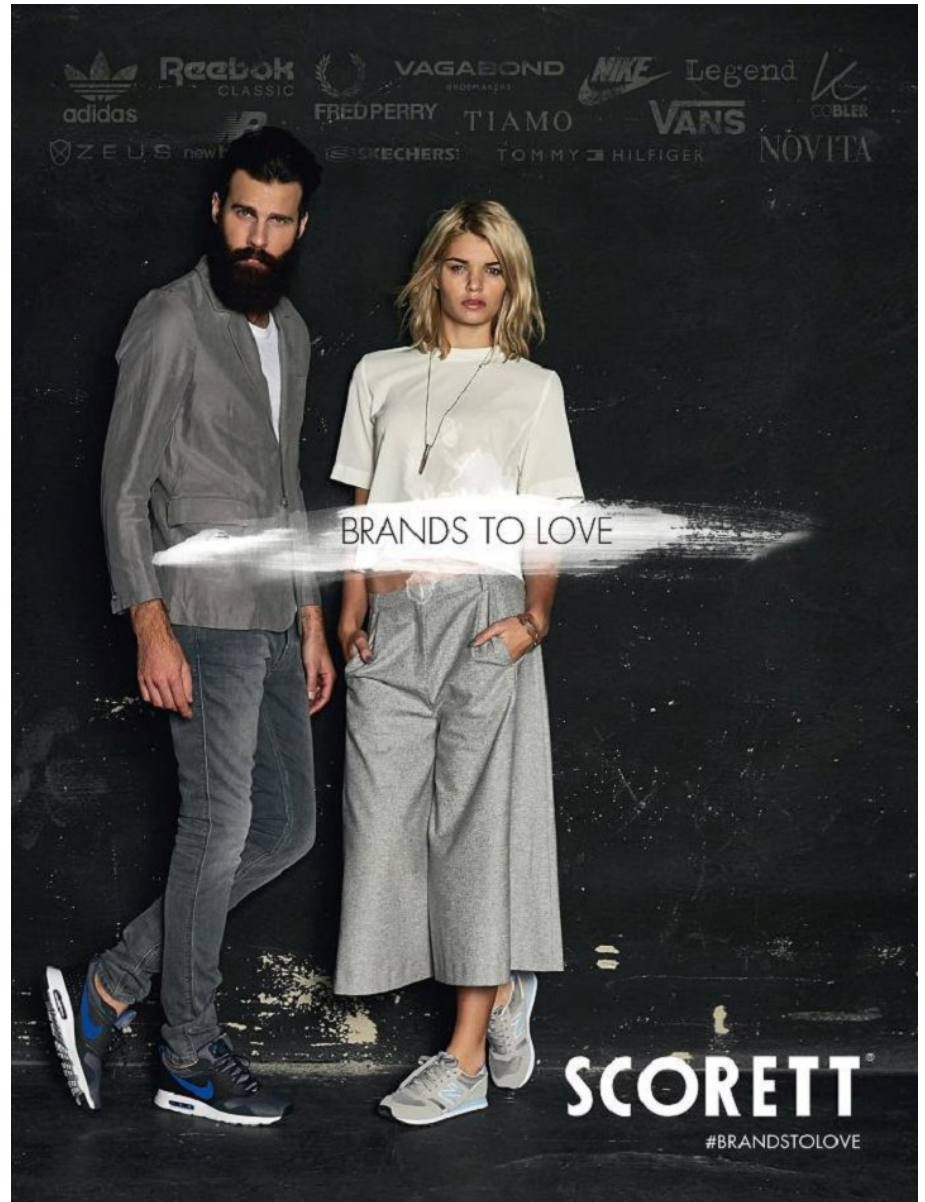

BOSS MODELS

CAPE TOWN

Height: 179cm Bust: 82cm Waist: 59cm Hips: 89cm Shoe: 7 UK Hair: Blonde Eyes: Blue