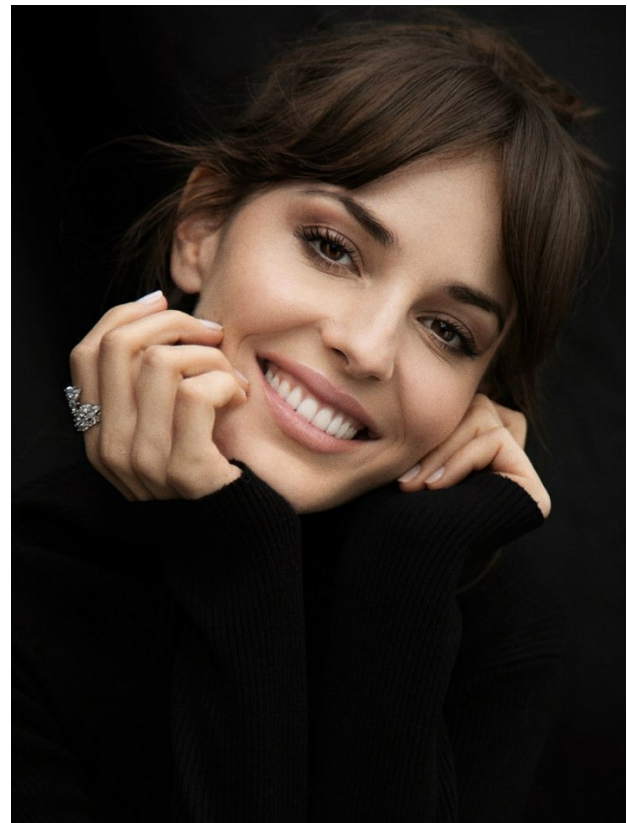

BOSS MODELS

CAPE TOWN

SIMONA SIMKOVA

Height: 175cm Bust: 85cm Waist: 69cm Hips: 94cm Shoe: 6 UK Hair: Brown Eyes: Brown

BOSS MODELS

CAPE TOWN

SIMONA SIMKOVA

Height: 175cm Bust: 85cm Waist: 69cm Hips: 94cm Shoe: 6 UK Hair: Brown Eyes: Brown