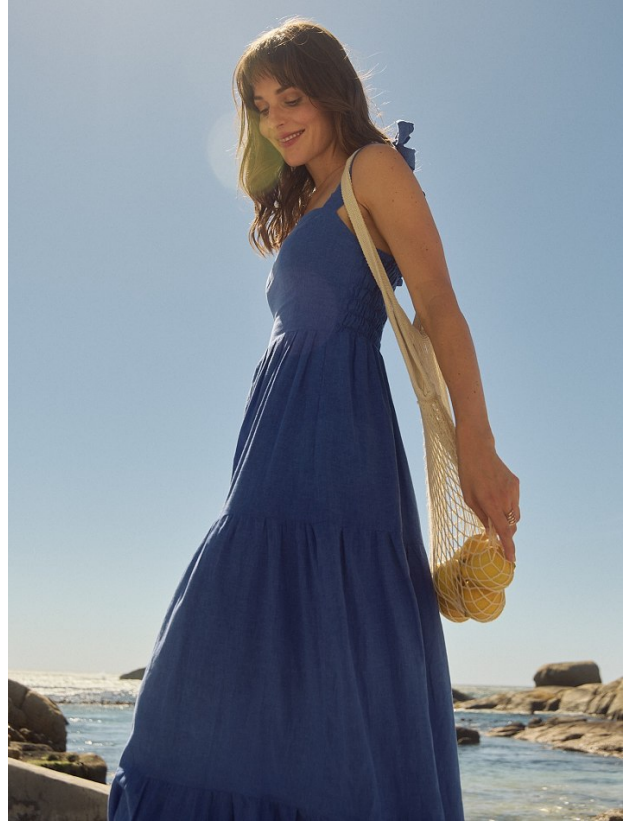

BOSS MODELS

CAPE TOWN

SIMONA SIMKOVA

Height: 175cm Bust: 85cm Waist: 69cm Hips: 94cm Shoe: 6 UK Hair: Brown Eyes: Brown

BOSS MODELS

CAPE TOWN

SIMONA SIMKOVA

Height: 175cm Bust: 85cm Waist: 69cm Hips: 94cm Shoe: 6 UK Hair: Brown Eyes: Brown