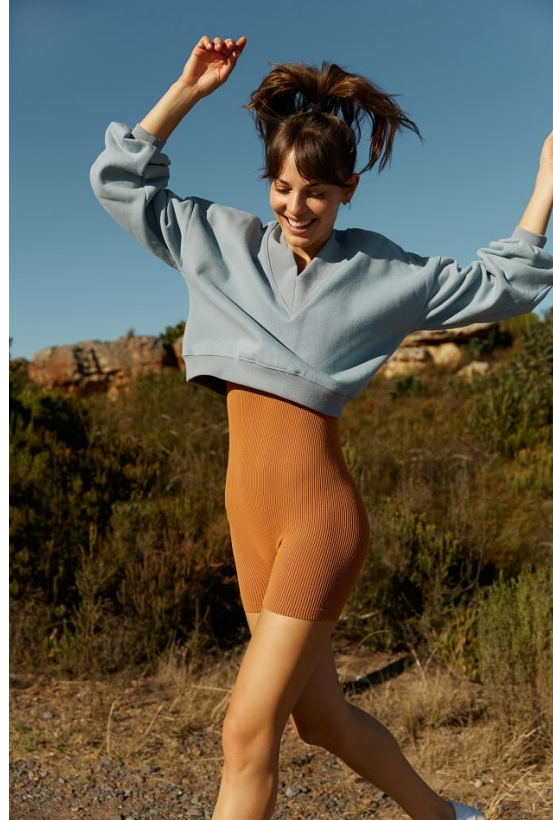

BOSS MODELS

CAPE TOWN

SIMONA SIMKOVA

Height: 175cm Bust: 85cm Waist: 69cm Hips: 94cm Shoe: 6 UK Hair: Brown Eyes: Brown

BOSS MODELS

CAPE TOWN

SIMONA SIMKOVA

Height: 175cm Bust: 85cm Waist: 69cm Hips: 94cm Shoe: 6 UK Hair: Brown Eyes: Brown