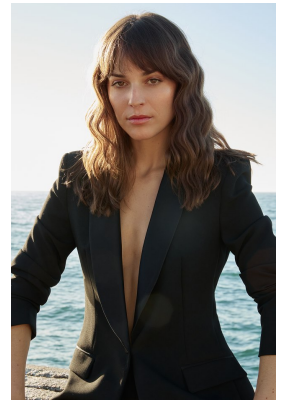

BOSS MODELS

CAPE TOWN

SIMONA SIMKOVA

Height: 175cm Bust: 85cm Waist: 69cm Hips: 94cm Shoe: 6 UK Hair: Brown Eyes: Brown

BOSS MODELS

CAPE TOWN

SIMONA SIMKOVA

Height: 175cm Bust: 85cm Waist: 69cm Hips: 94cm Shoe: 6 UK Hair: Brown Eyes: Brown

BOSS MODELS

CAPE TOWN

SIMONA SIMKOVA

Height: 175cm Bust: 85cm Waist: 69cm Hips: 94cm Shoe: 6 UK Hair: Brown Eyes: Brown