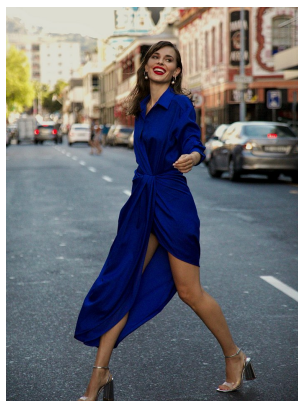

# BOSS MODELS

CAPE TOWN

## SIMONA SIMKOVA

Height: 175cm Bust: 85cm Waist: 69cm Hips: 94cm Shoe: 6 UK Hair: Brown Eyes: Brown

# BOSS MODELS

CAPE TOWN

SIMONA SIMKOVA

Height: 175cm Bust: 85cm Waist: 69cm Hips: 94cm Shoe: 6 UK Hair: Brown Eyes: Brown