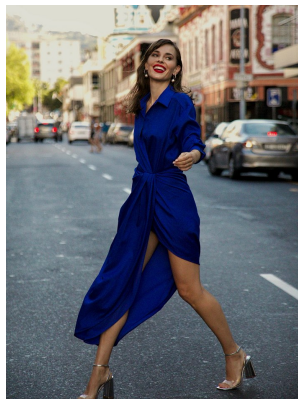

BOSS MODELS

CAPE TOWN

SIMONA SIMKOVA

Height: 175cm Bust: 85cm Waist: 69cm Hips: 94cm Shoe: 6 UK Hair: Brown Eyes: Brown

BOSS MODELS

CAPE TOWN

SIMONA SIMKOVA

Height: 175cm Bust: 85cm Waist: 69cm Hips: 94cm Shoe: 6 UK Hair: Brown Eyes: Brown

BOSS MODELS

CAPE TOWN

SIMONA SIMKOVA

Height: 175cm Bust: 85cm Waist: 69cm Hips: 94cm Shoe: 6 UK Hair: Brown Eyes: Brown