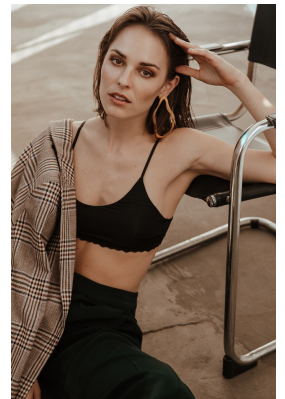

BOSS MODELS

CAPE TOWN

SIMONA SIMKOVA

Height: 175cm Bust: 85cm Waist: 69cm Hips: 94cm Shoe: 6 UK Hair: Brown Eyes: Brown

BOSS MODELS

CAPE TOWN

SIMONA SIMKOVA

Height: 175cm Bust: 85cm Waist: 69cm Hips: 94cm Shoe: 6 UK Hair: Brown Eyes: Brown

BOSS MODELS

CAPE TOWN

SIMONA SIMKOVA

Height: 175cm Bust: 85cm Waist: 69cm Hips: 94cm Shoe: 6 UK Hair: Brown Eyes: Brown