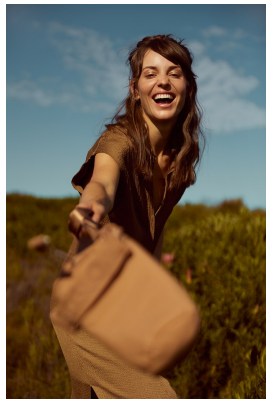

BOSS MODELS

CAPE TOWN

SIMONA SIMKOVA

Height: 175cm Bust: 85cm Waist: 69cm Hips: 94cm Shoe: 6 UK Hair: Brown Eyes: Brown

BOSS MODELS

CAPE TOWN

SIMONA SIMKOVA

Height: 175cm Bust: 85cm Waist: 69cm Hips: 94cm Shoe: 6 UK Hair: Brown Eyes: Brown

BOSS MODELS

CAPE TOWN

SIMONA SIMKOVA

Height: 175cm Bust: 85cm Waist: 69cm Hips: 94cm Shoe: 6 UK Hair: Brown Eyes: Brown