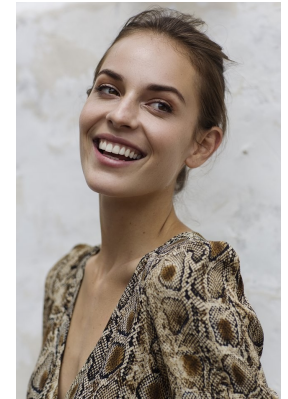

BOSS MODELS

CAPE TOWN

SIMONA SIMKOVA

Height: 175cm Bust: 85cm Waist: 69cm Hips: 94cm Shoe: 6 UK Hair: Brown Eyes: Brown

BOSS MODELS

CAPE TOWN

SIMONA SIMKOVA

Height: 175cm Bust: 85cm Waist: 69cm Hips: 94cm Shoe: 6 UK Hair: Brown Eyes: Brown

BOSS MODELS

CAPE TOWN

SIMONA SIMKOVA

Height: 175cm Bust: 85cm Waist: 69cm Hips: 94cm Shoe: 6 UK Hair: Brown Eyes: Brown