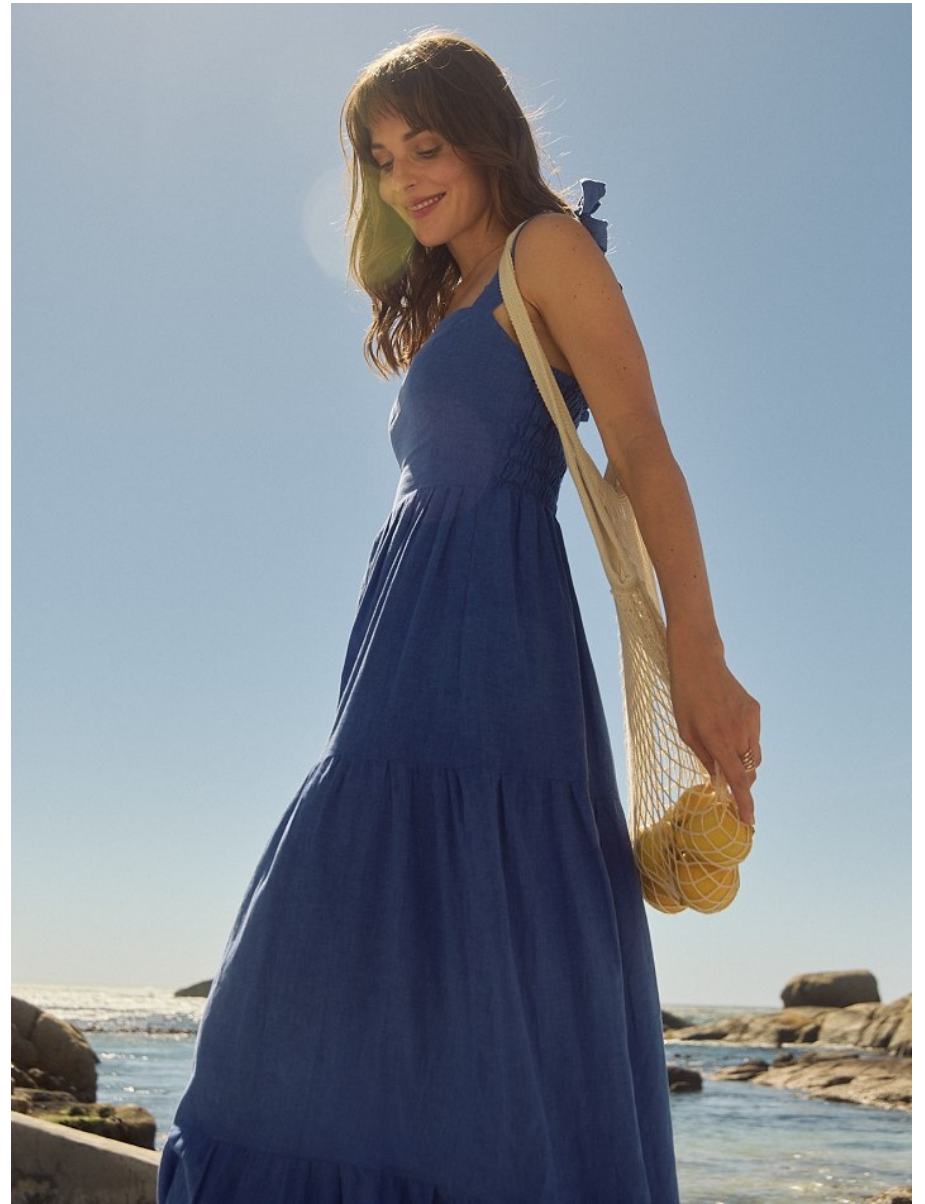

BOSS MODELS

CAPE TOWN

Height: 175cm Bust: 85cm Waist: 69cm Hips: 94cm Shoe: 6 UK Hair: Brown Eyes: Brown