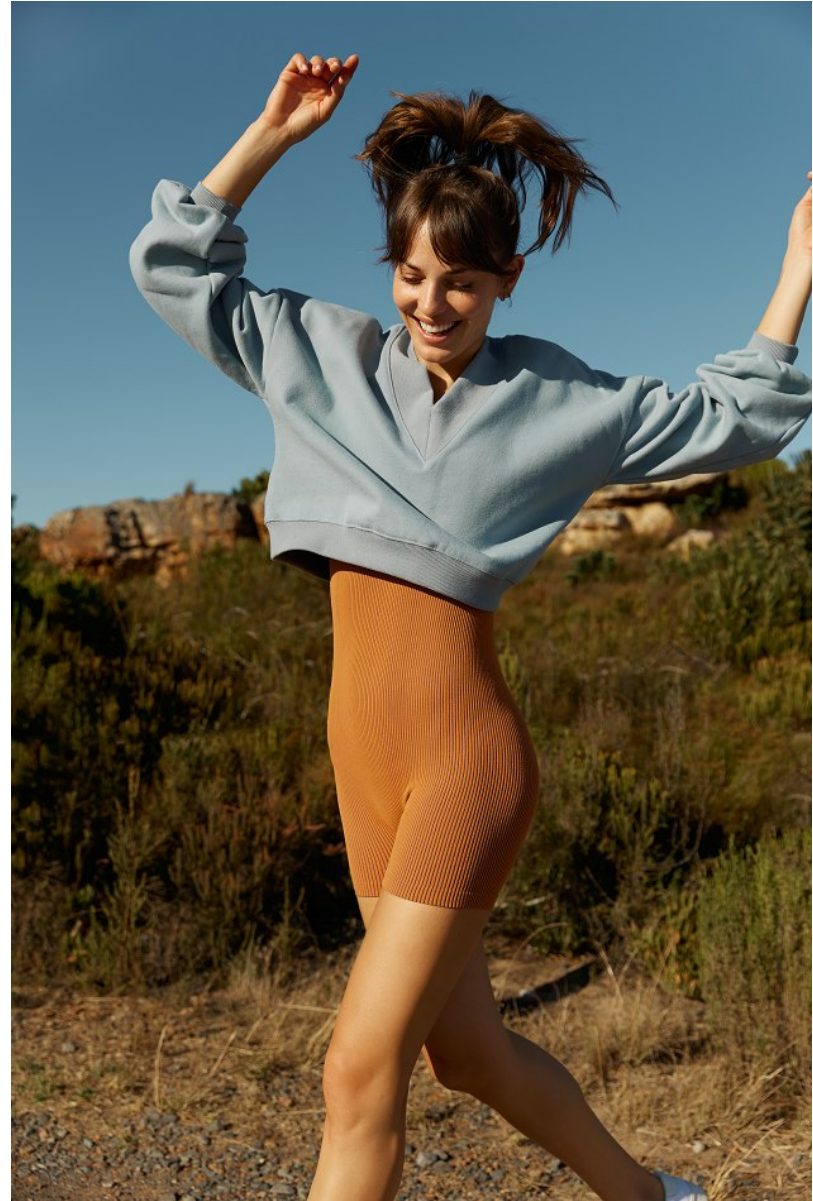

BOSS MODELS

CAPE TOWN

SIMONA SIMKOVA

Height: 175cm Bust: 85cm Waist: 69cm Hips: 94cm Shoe: 6 UK Hair: Brown Eyes: Brown

BOSS MODELS

CAPE TOWN

SIMONA SIMKOVA

Height: 175cm Bust: 85cm Waist: 69cm Hips: 94cm Shoe: 6 UK Hair: Brown Eyes: Brown