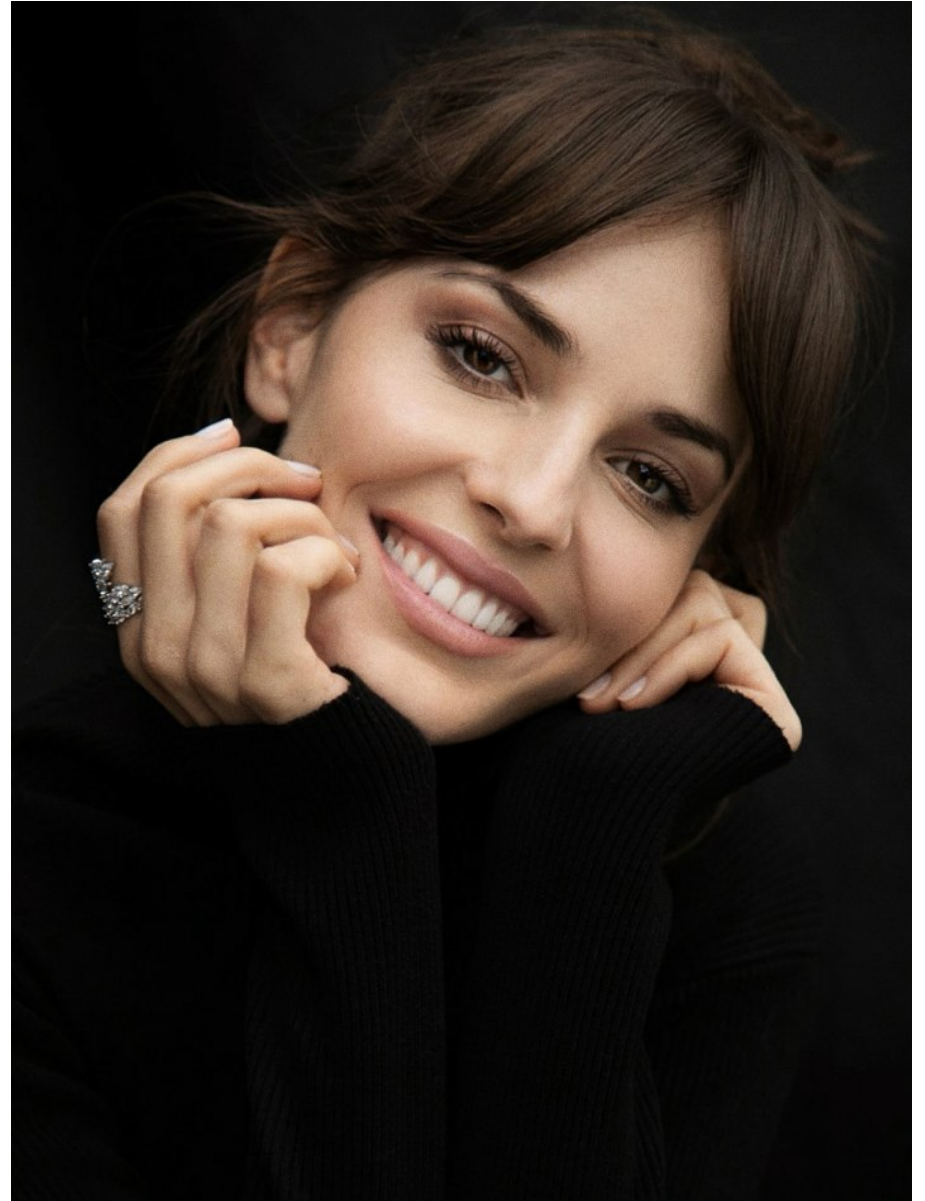

BOSS MODELS

CAPE TOWN

SIMONA SIMKOVA

Height: 175cm Bust: 85cm Waist: 69cm Hips: 94cm Shoe: 6 UK Hair: Brown Eyes: Brown

BOSS MODELS

CAPE TOWN

SIMONA SIMKOVA

Height: 175cm Bust: 85cm Waist: 69cm Hips: 94cm Shoe: 6 UK Hair: Brown Eyes: Brown

BOSS MODELS

CAPE TOWN

SIMONA SIMKOVA

Height: 175cm Bust: 85cm Waist: 69cm Hips: 94cm Shoe: 6 UK Hair: Brown Eyes: Brown

BOSS MODELS

CAPE TOWN

MATCHY MATCHY

Matching tops and bottoms is a thing! Just break up the look with accent sneakers or sunnies. Also, we love these stripes and loose-fitting silhouettes just look cool.