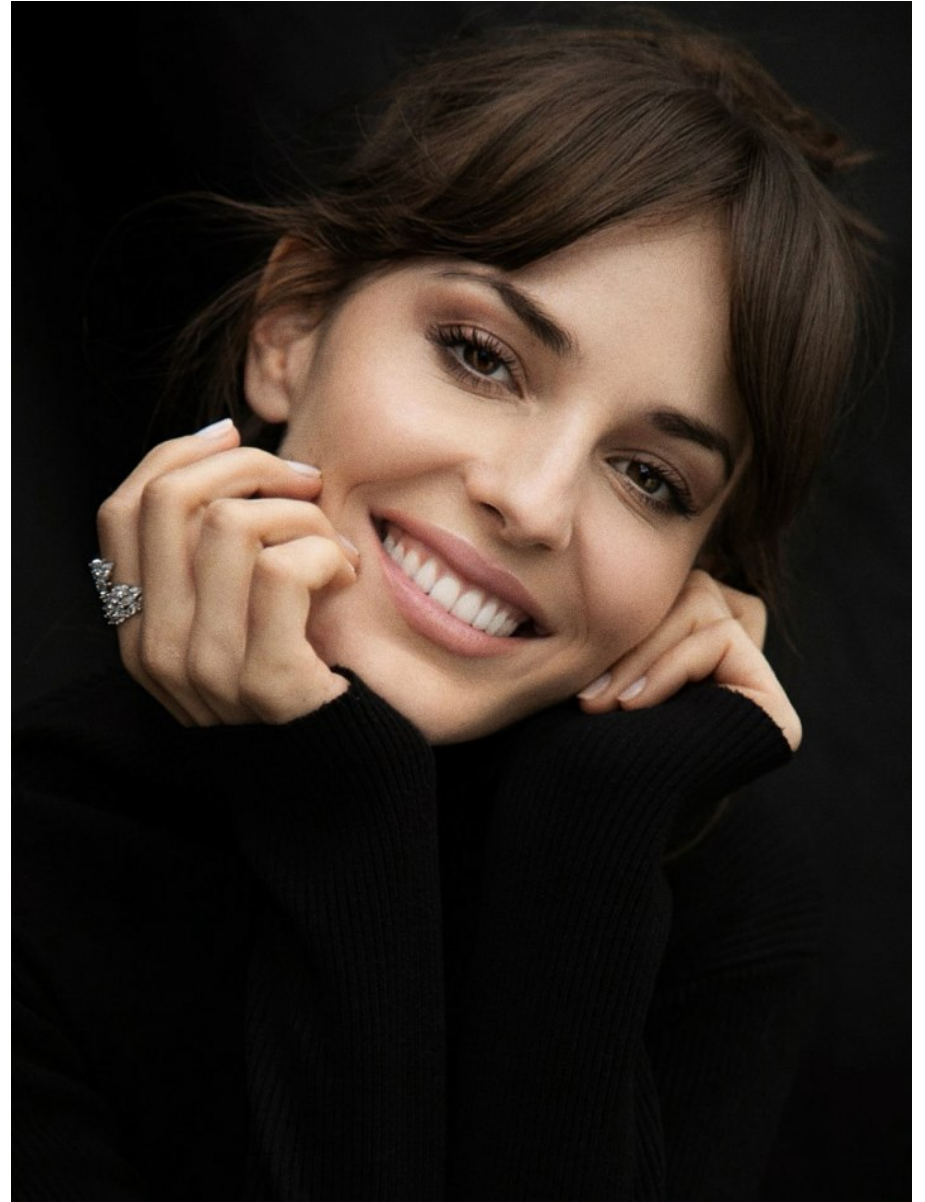

BOSS MODELS

CAPE TOWN

SIMONA SIMKOVA

Height: 175cm Bust: 85cm Waist: 69cm Hips: 94cm Shoe: 6 UK Hair: Brown Eyes: Brown

BOSS MODELS

CAPE TOWN

SIMONA SIMKOVA

Height: 175cm Bust: 85cm Waist: 69cm Hips: 94cm Shoe: 6 UK Hair: Brown Eyes: Brown

BOSS MODELS

CAPE TOWN

SIMONA SIMKOVA

Height: 175cm Bust: 85cm Waist: 69cm Hips: 94cm Shoe: 6 UK Hair: Brown Eyes: Brown

BOSS MODELS

CAPE TOWN

MATCHY MATCHY

Matching tops and bottoms is a thing! Just break up the look with accent sneakers or sunnies. Also, we love these stripes and loose-fitting silhouettes just look cool.