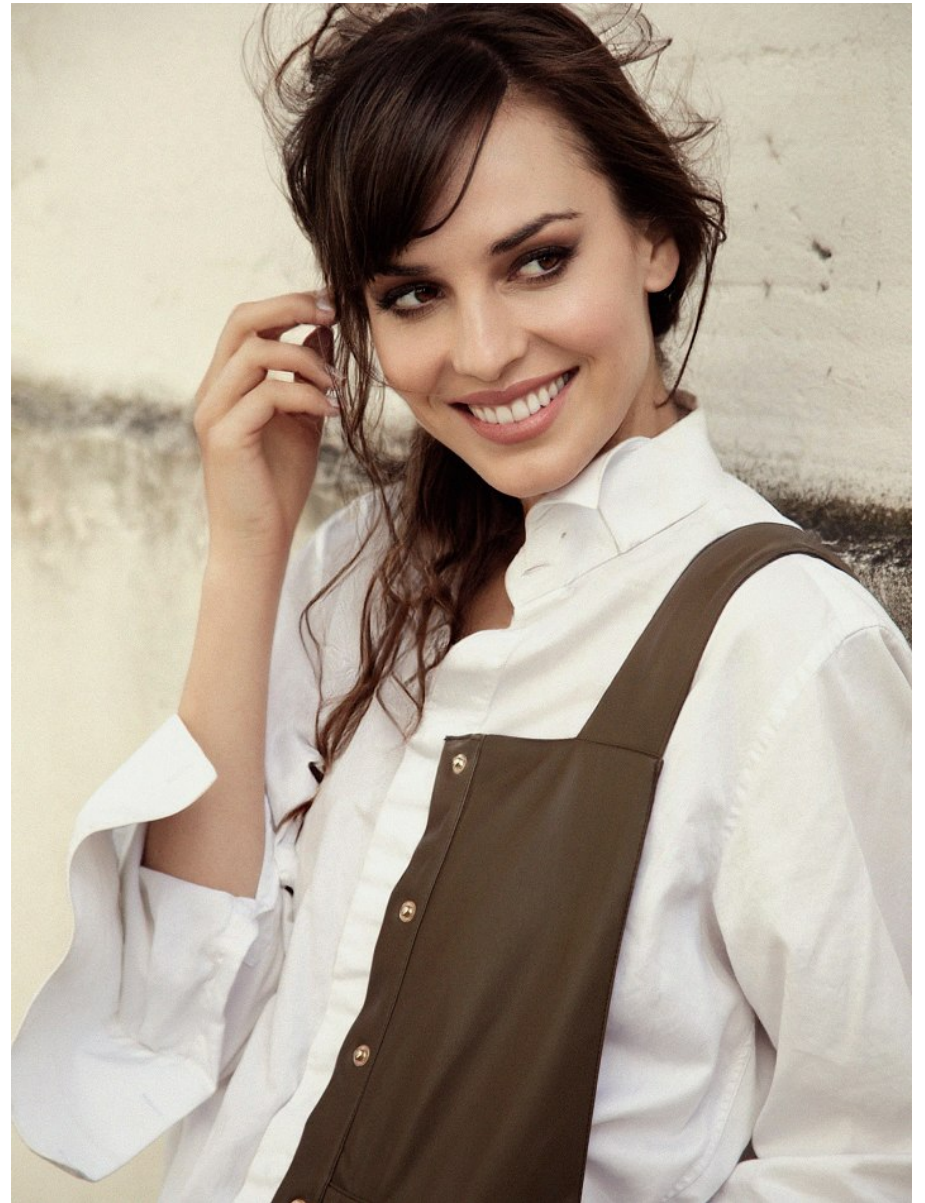

BOSS MODELS

CAPE TOWN

SIMONA SIMKOVA

Height: 175cm Bust: 85cm Waist: 69cm Hips: 94cm Shoe: 6 UK Hair: Brown Eyes: Brown

BOSS MODELS

CAPE TOWN

SIMONA SIMKOVA

Height: 175cm Bust: 85cm Waist: 69cm Hips: 94cm Shoe: 6 UK Hair: Brown Eyes: Brown