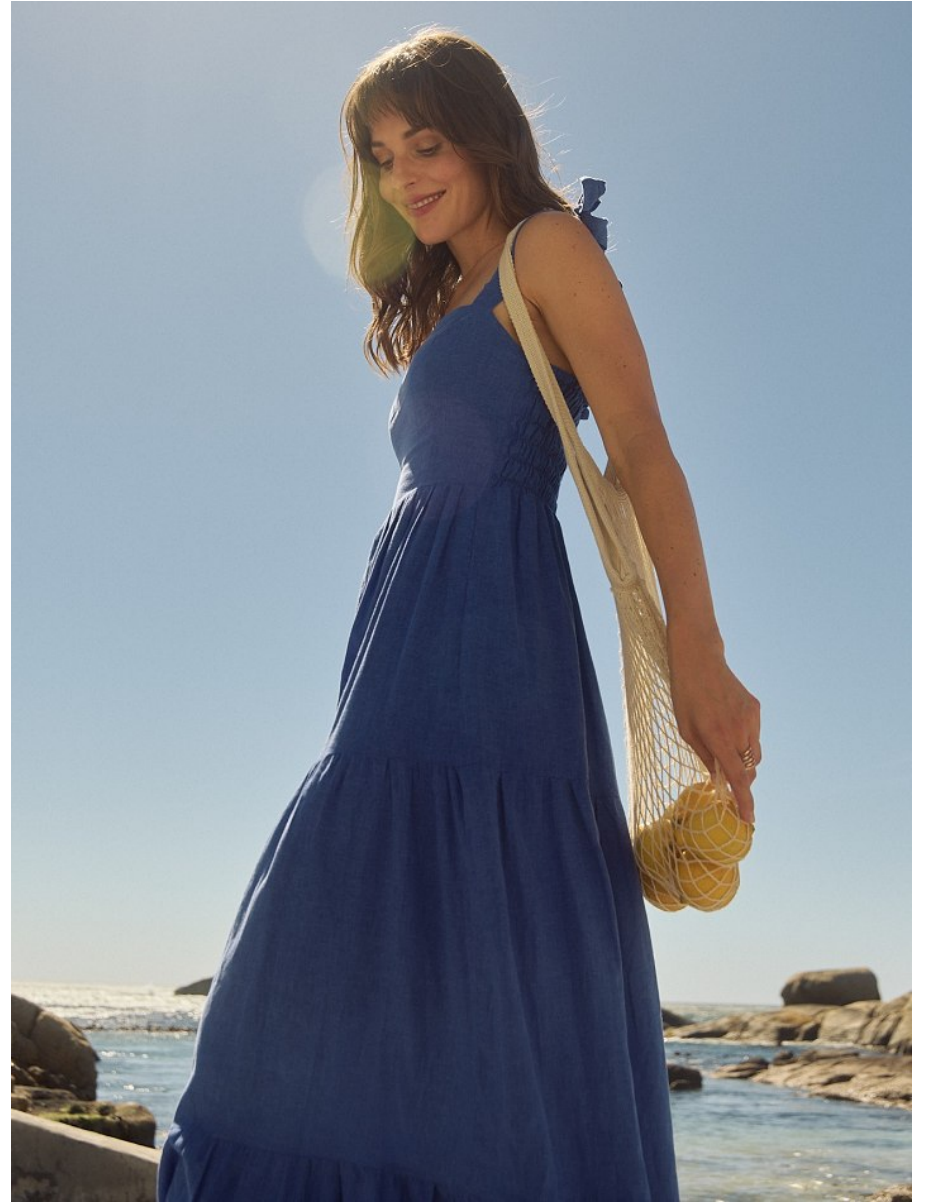

BOSS MODELS

CAPE TOWN

Height: 175cm Bust: 85cm Waist: 69cm Hips: 94cm Shoe: 6 UK Hair: Brown Eyes: Brown