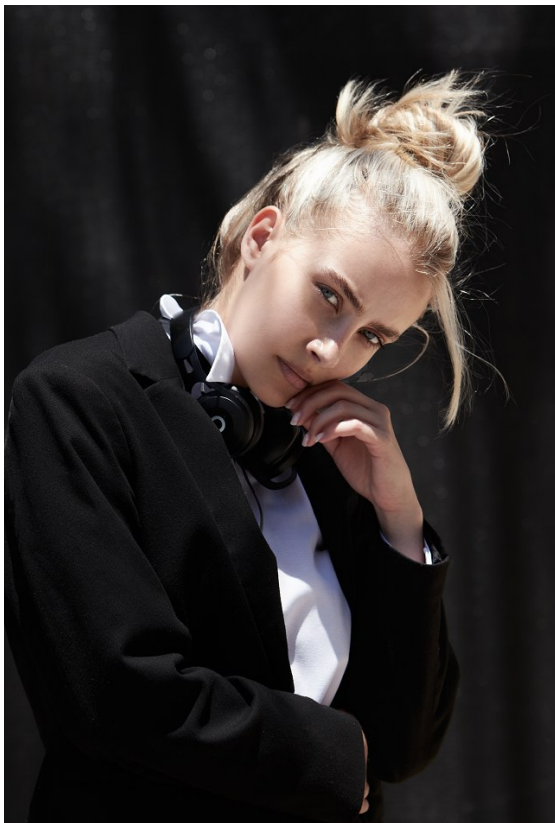

BOSS MODELS

CAPE TOWN

CALISTA MCGUINNESS

Height: 175cm Bust: 88cm Waist: 68cm Hips: 101cm Shoe: 6 UK Hair: Blonde Eyes: Blue