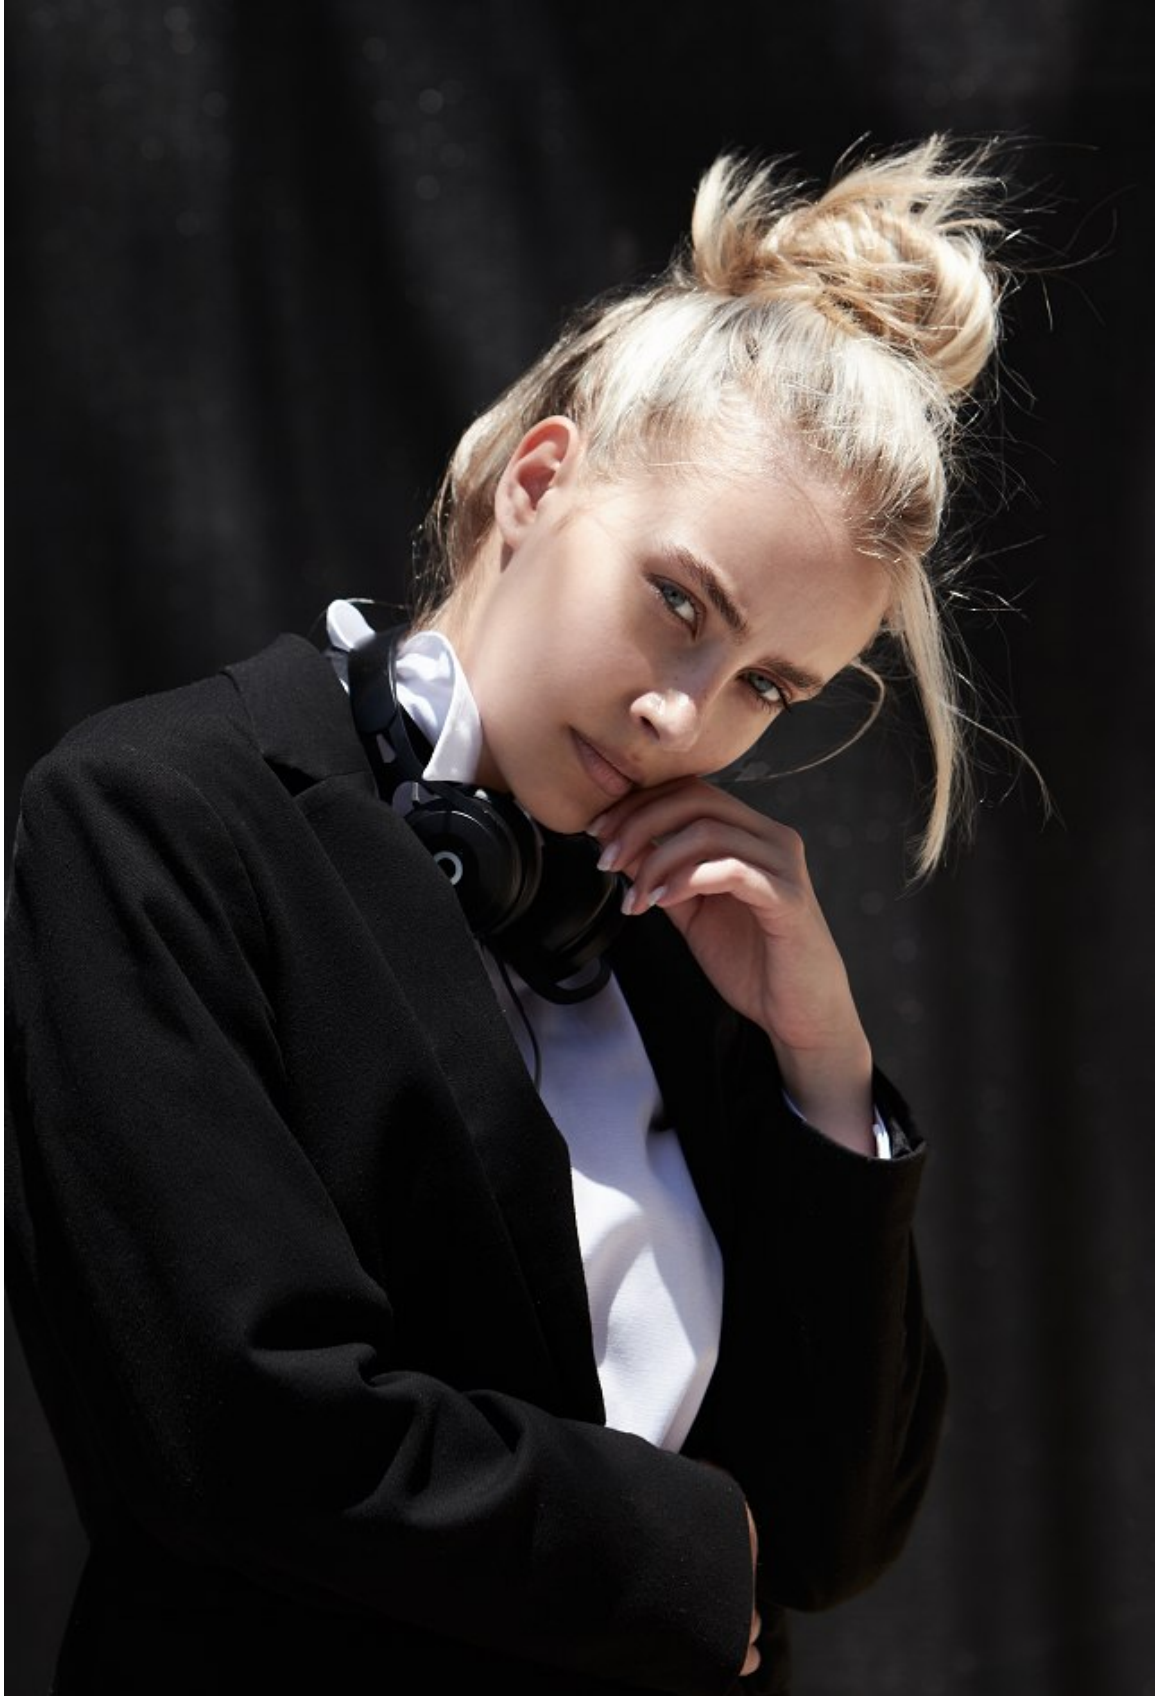

BOSS MODELS

CAPE TOWN

CALISTA MCGUINNESS

Height: 175cm Bust: 88cm Waist: 68cm Hips: 101cm Shoe: 6 UK Hair: Blonde Eyes: Blue

BOSS MODELS

CAPE TOWN

CALISTA MCGUINNESS

Height: 175cm Bust: 88cm Waist: 68cm Hips: 101cm Shoe: 6 UK Hair: Blonde Eyes: Blue