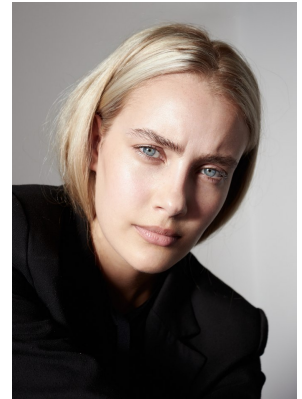

BOSS MODELS

CAPE TOWN

CALISTA MCGUINNESS

Height: 175cm Bust: 88cm Waist: 68cm Hips: 101cm Shoe: 6 UK Hair: Blonde Eyes: Blue

BOSS MODELS

CAPE TOWN

CALISTA MCGUINNESS

Height: 175cm Bust: 88cm Waist: 68cm Hips: 101cm Shoe: 6 UK Hair: Blonde Eyes: Blue