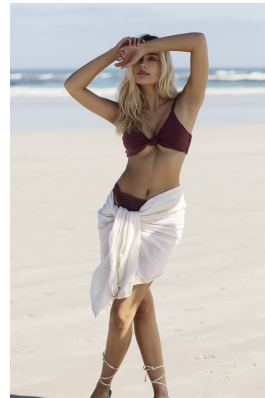

BOSS MODELS

CAPE TOWN

CALISTA MCGUINNESS

Height: 175cm Bust: 88cm Waist: 68cm Hips: 101cm Shoe: 6 UK Hair: Blonde Eyes: Blue

BOSS MODELS

CAPE TOWN

CALISTA MCGUINNESS

Height: 175cm Bust: 88cm Waist: 68cm Hips: 101cm Shoe: 6 UK Hair: Blonde Eyes: Blue