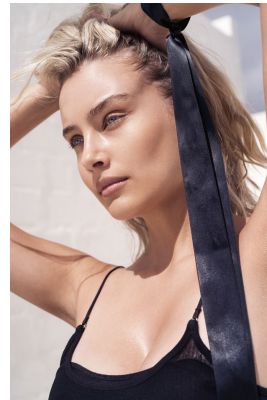

BOSS MODELS

CAPE TOWN

CALISTA MCGUINNESS

Height: 175cm Bust: 88cm Waist: 68cm Hips: 101cm Shoe: 6 UK Hair: Blonde Eyes: Blue

BOSS MODELS

CAPE TOWN

CALISTA MCGUINNESS

Height: 175cm Bust: 88cm Waist: 68cm Hips: 101cm Shoe: 6 UK Hair: Blonde Eyes: Blue