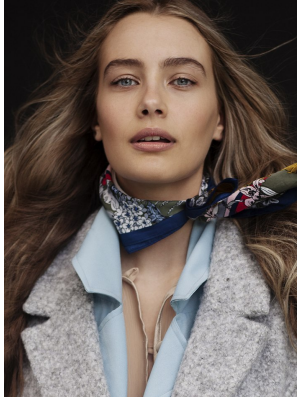

BOSS MODELS

CAPE TOWN

CALISTA MCGUINNESS

Height: 175cm Bust: 88cm Waist: 68cm Hips: 101cm Shoe: 6 UK Hair: Blonde Eyes: Blue

BOSS MODELS

CAPE TOWN

CALISTA MCGUINNESS

Height: 175cm Bust: 88cm Waist: 68cm Hips: 101cm Shoe: 6 UK Hair: Blonde Eyes: Blue