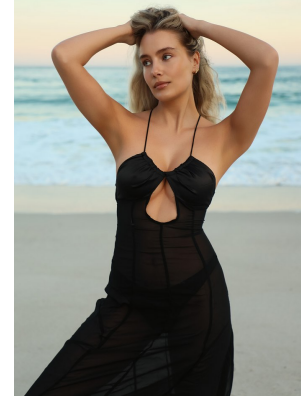

BOSS MODELS

CAPE TOWN

CALISTA MCGUINNESS

Height: 175cm Bust: 88cm Waist: 68cm Hips: 101cm Shoe: 6 UK Hair: Blonde Eyes: Blue

BOSS MODELS

CAPE TOWN

CALISTA MCGUINNESS

Height: 175cm Bust: 88cm Waist: 68cm Hips: 101cm Shoe: 6 UK Hair: Blonde Eyes: Blue

BOSS MODELS

CAPE TOWN

Image: Calista McGuinness represented by Boss Models Cape Town

CALISTA MCGUINNESS

Height: 175cm Bust: 88cm Waist: 68cm Hips: 101cm Shoe: 6 UK Hair: Blonde Eyes: Blue