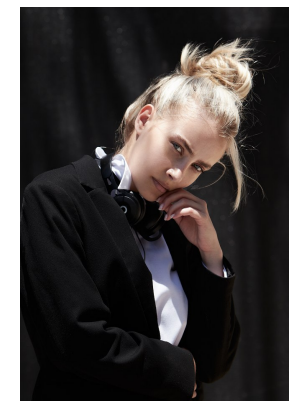

BOSS MODELS

CAPE TOWN

CALISTA MCGUINNESS

Height: 175cm Bust: 86cm Waist: 69cm Hips: 99cm Shoe: 6 UK Hair: Blonde Eyes: Blue

BOSS MODELS

CAPE TOWN

CALISTA MCGUINNESS

Height: 175cm Bust: 86cm Waist: 69cm Hips: 99cm Shoe: 6 UK Hair: Blonde Eyes: Blue