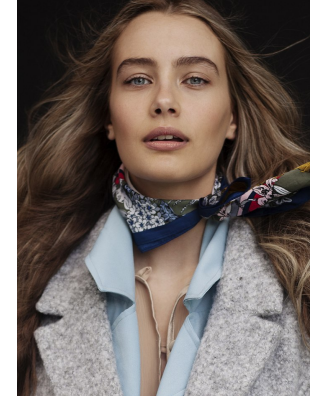

BOSS MODELS

CAPE TOWN

CALISTA MCGUINNESS

Height: 175cm Bust: 88cm Waist: 68cm Hips: 101cm Shoe: 6 UK Hair: Blonde Eyes: Blue

BOSS MODELS

CAPE TOWN

CALISTA MCGUINNESS

Height: 175cm Bust: 88cm Waist: 68cm Hips: 101cm Shoe: 6 UK Hair: Blonde Eyes: Blue

BOSS MODELS

CAPE TOWN

Image: Calista McGuinness represented by Boss Models Cape Town

CALISTA MCGUINNESS

Height: 175cm Bust: 88cm Waist: 68cm Hips: 101cm Shoe: 6 UK Hair: Blonde Eyes: Blue