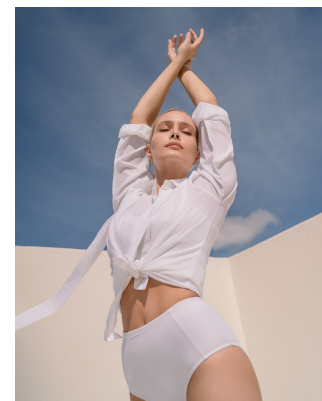

BOSS MODELS

CAPE TOWN

CALISTA MCGUINNESS

Height: 175cm Bust: 86cm Waist: 69cm Hips: 99cm Shoe: 6 UK Hair: Blonde Eyes: Blue

BOSS MODELS

CAPE TOWN

CALISTA MCGUINNESS

Height: 175cm Bust: 86cm Waist: 69cm Hips: 99cm Shoe: 6 UK Hair: Blonde Eyes: Blue