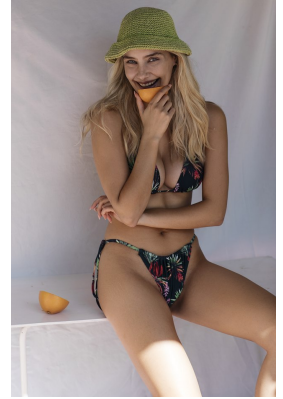

BOSS MODELS

CAPE TOWN

CALISTA MCGUINNESS

Height: 175cm Bust: 86cm Waist: 69cm Hips: 99cm Shoe: 6 UK Hair: Blonde Eyes: Blue

BOSS MODELS

CAPE TOWN

CALISTA MCGUINNESS

Height: 175cm Bust: 86cm Waist: 69cm Hips: 99cm Shoe: 6 UK Hair: Blonde Eyes: Blue