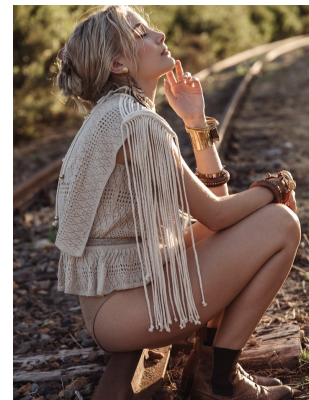

BOSS MODELS

CAPE TOWN

CALISTA MCGUINNESS

Height: 175cm Bust: 88cm Waist: 68cm Hips: 101cm Shoe: 6 UK Hair: Blonde Eyes: Blue

BOSS MODELS

CAPE TOWN

CALISTA MCGUINNESS

Height: 175cm Bust: 88cm Waist: 68cm Hips: 101cm Shoe: 6 UK Hair: Blonde Eyes: Blue

BOSS MODELS

CAPE TOWN

Image: Calista McGuinness represented by Boss Models Cape Town

CALISTA MCGUINNESS

Height: 175cm Bust: 88cm Waist: 68cm Hips: 101cm Shoe: 6 UK Hair: Blonde Eyes: Blue