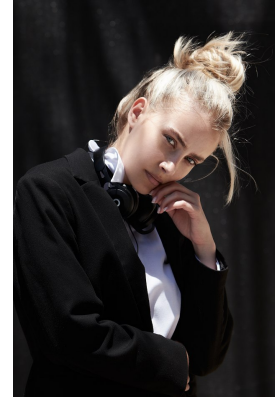

BOSS MODELS

CAPE TOWN

CALISTA MCGUINNESS

Height: 175cm Bust: 88cm Waist: 68cm Hips: 101cm Shoe: 6 UK Hair: Blonde Eyes: Blue

BOSS MODELS

CAPE TOWN

CALISTA MCGUINNESS

Height: 175cm Bust: 88cm Waist: 68cm Hips: 101cm Shoe: 6 UK Hair: Blonde Eyes: Blue