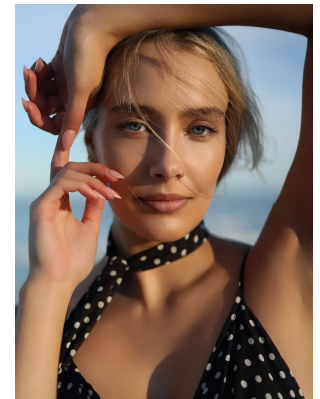

BOSS MODELS

CAPE TOWN

CALISTA MCGUINNESS

Height: 175cm Bust: 88cm Waist: 68cm Hips: 101cm Shoe: 6 UK Hair: Blonde Eyes: Blue

BOSS MODELS

CAPE TOWN

CALISTA MCGUINNESS

Height: 175cm Bust: 88cm Waist: 68cm Hips: 101cm Shoe: 6 UK Hair: Blonde Eyes: Blue

BOSS MODELS

CAPE TOWN

Image: Calista McGuinness represented by Boss Models Cape Town

CALISTA MCGUINNESS

Height: 175cm Bust: 88cm Waist: 68cm Hips: 101cm Shoe: 6 UK Hair: Blonde Eyes: Blue