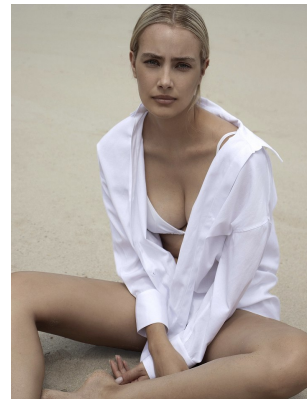

BOSS MODELS

CAPE TOWN

CALISTA MCGUINNESS

Height: 175cm Bust: 86cm Waist: 69cm Hips: 99cm Shoe: 6 UK Hair: Blonde Eyes: Blue

BOSS MODELS

CAPE TOWN

CALISTA MCGUINNESS

Height: 175cm Bust: 86cm Waist: 69cm Hips: 99cm Shoe: 6 UK Hair: Blonde Eyes: Blue