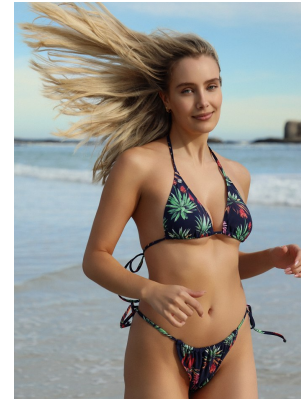

BOSS MODELS

CAPE TOWN

CALISTA MCGUINNESS

Height: 175cm Bust: 88cm Waist: 68cm Hips: 101cm Shoe: 6 UK Hair: Blonde Eyes: Blue

BOSS MODELS

CAPE TOWN

CALISTA MCGUINNESS

Height: 175cm Bust: 88cm Waist: 68cm Hips: 101cm Shoe: 6 UK Hair: Blonde Eyes: Blue

BOSS MODELS

CAPE TOWN

Image: Calista McGuinness represented by Boss Models Cape Town

CALISTA MCGUINNESS

Height: 175cm Bust: 88cm Waist: 68cm Hips: 101cm Shoe: 6 UK Hair: Blonde Eyes: Blue