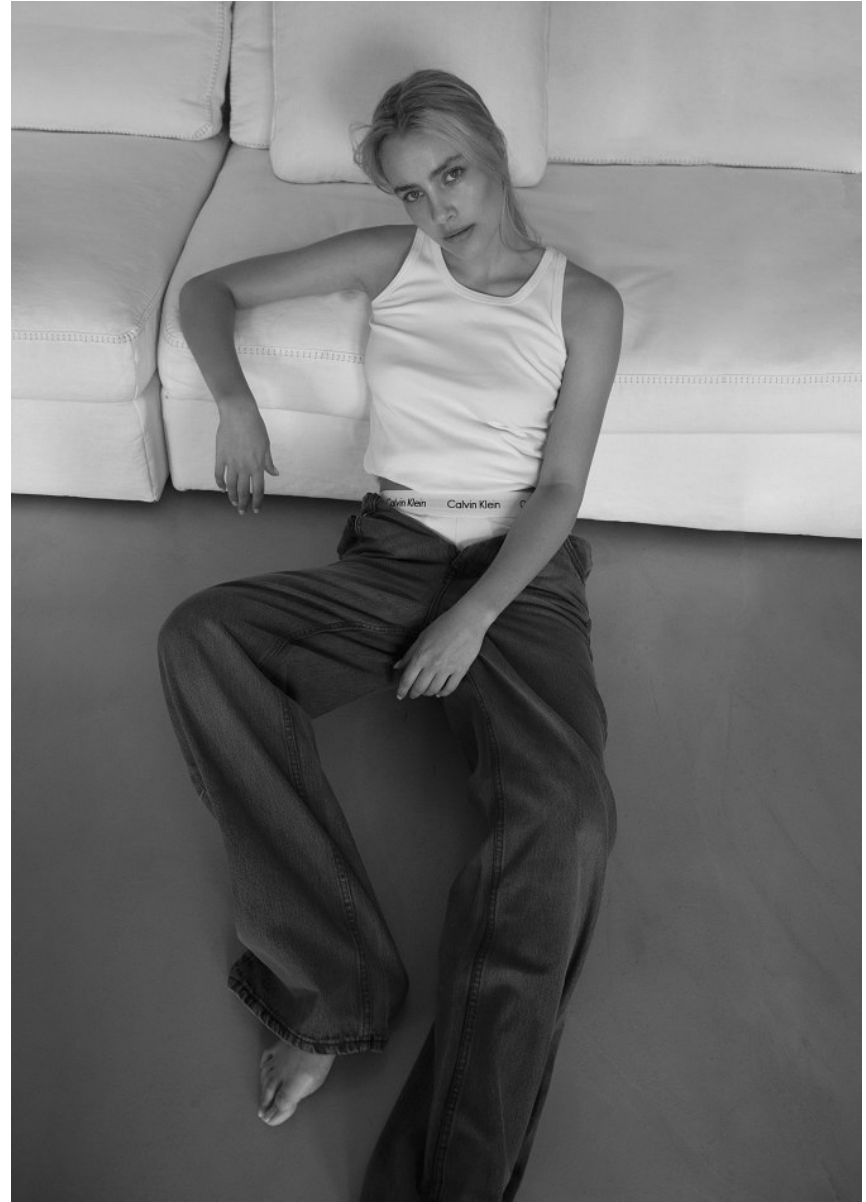

BOSS MODELS

CAPE TOWN

CALISTA MCGUINNESS

Height: 175cm Bust: 86cm Waist: 69cm Hips: 99cm Shoe: 6 UK Hair: Blonde Eyes: Blue