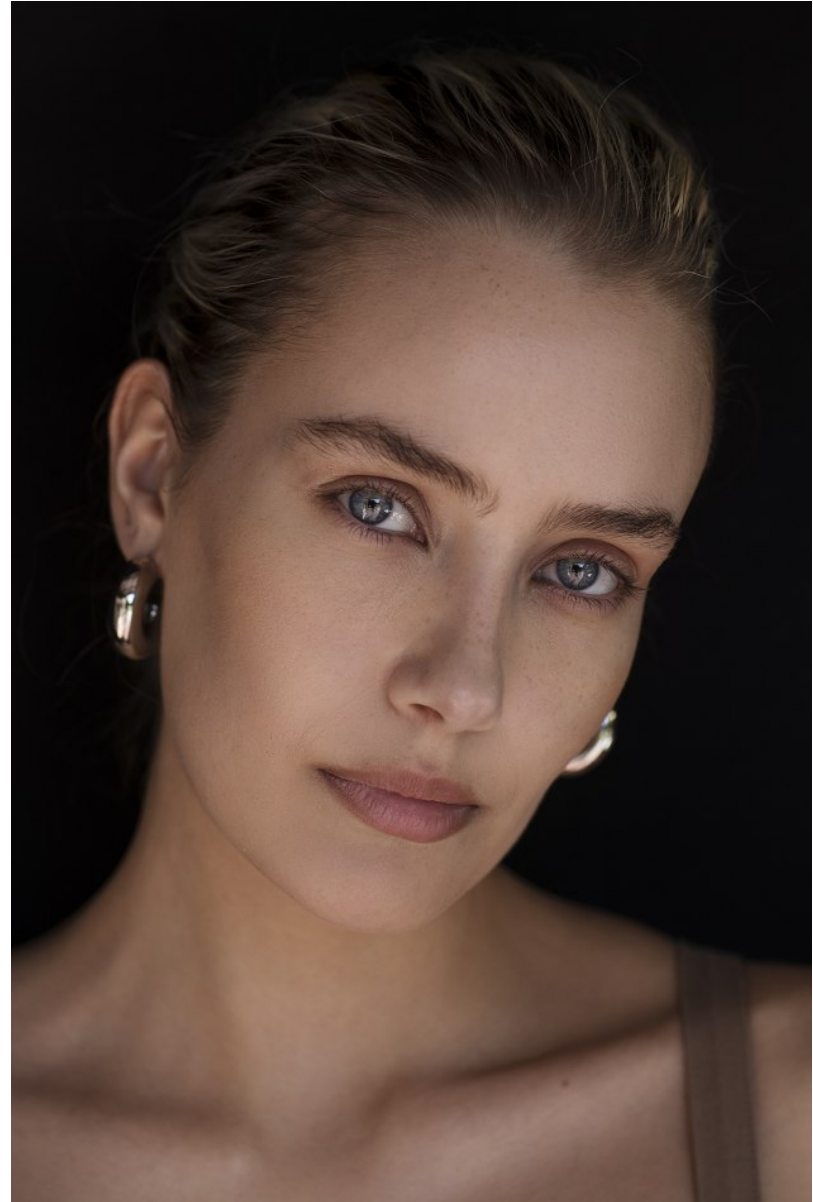

BOSS MODELS

CAPE TOWN

CALISTA MCGUINNESS

Height: 175cm Bust: 86cm Waist: 69cm Hips: 99cm Shoe: 6 UK Hair: Blonde Eyes: Blue

BOSS MODELS

CAPE TOWN

CALISTA MCGUINNESS

Height: 175cm Bust: 86cm Waist: 69cm Hips: 99cm Shoe: 6 UK Hair: Blonde Eyes: Blue